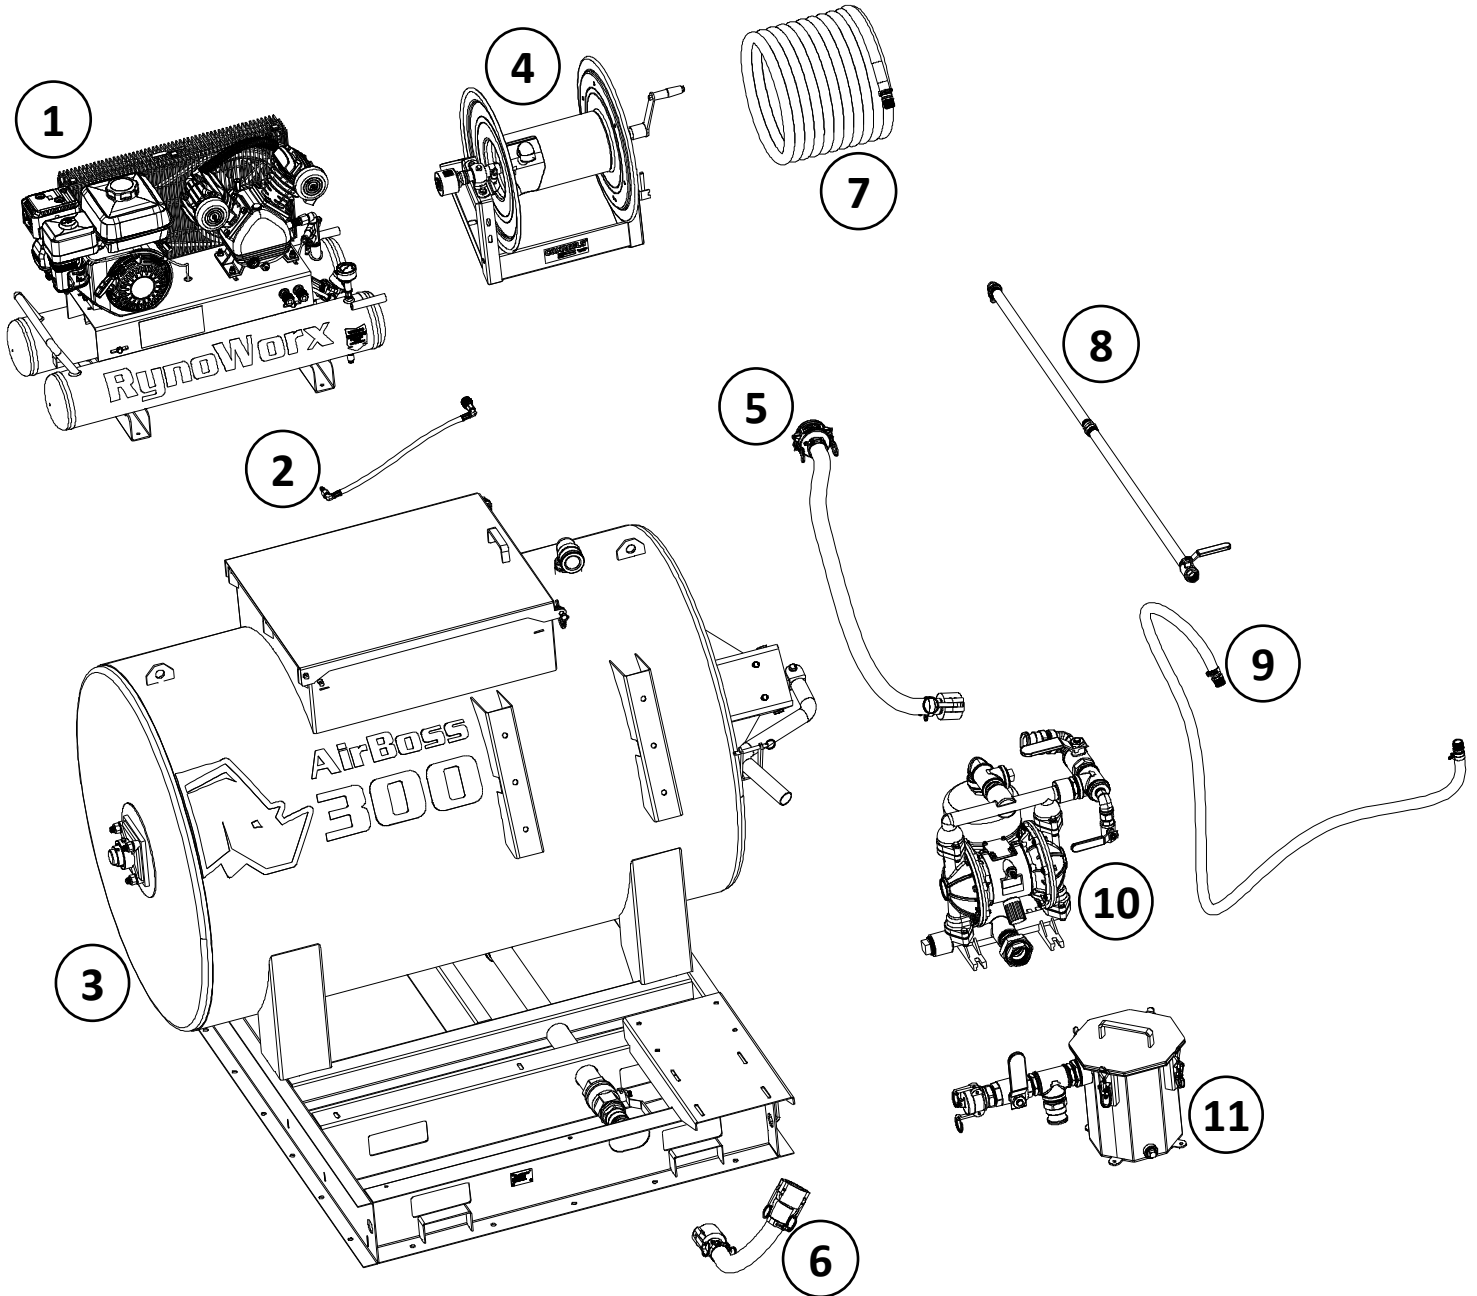

No	P/N	Qty	Description
1	RA-CMP-0007	1	9 Gallon Twin Tank Compressor with Kohler SH265 Engine
2	RA-HFA-0031	1	1/4" Compressor Air Hose with Quick Connect Fittings
3	RA-TNK-0014	1	300 Gallon Sealcoat Tank with Agitation Complete Assembly
4	RA-HRL-0008	1	Coxreel - 3/4" x 100' - 1125 Series Hand Crank Hose Reel
5	RA-HFA-0029	1	1.5" Return Hose Assembly
6	RA-HFA-0028	1	1.5" Intake Hose Assembly
7	RA-HFA-0032	1	3/4" x 100' Spray Hose Assembly (3/4" NPT)
8	RA-SWA-0005	1	3/4" Commercial Spray Wand - Air Op
9	RA-HFA-0035	1	3/4" NPT - Pump to Hose Reel
10	RA-PFA-0001	1	Pump with Fitting Assembly - 1.5" Air Op
11	RA-FIT-0101	1	3 Gallon Filter Pot Assembly with Fittings

 <b>RynoWorx</b>		
P/N:	Model	Rev:
RA-SSY-0026	AirBoss 300 Loaded	1

No	P/N	Qty	Description
1	RK-FAS-0092	1	Fastener Kit - Agitation Sweep Gasket
2	RC-AGT-0004	1	Agitation Gasket Clamp
3	RC-GSK-0039	1	Agitation Sweep Gasket
4	RC-VLV-0013	1	2" NPT Full Port Ball Valve - SS304
5	RC-FIT-0110	1	Reducer Bushing - 2" NPT to 1.5" NPT - SS304
6	RC-FIT-0089	1	1.5" Male Camlock - Male NPT
7	RC-GSK-0040	1	Agitation Bearing Gasket
8	RC-BRG-0002	1	40 mm 4 Bolt Flange Bearing
9	RK-FAS-0093	1	Fastener Kit - Agitation 40 mm Bearing to Tank Endcap
10	RA-CHN-0002	1	Roller Chain Loop - Single Strand, 1/2" Pitch, 50 Links
11	RC-SPK-0007	1	Roller Chain Sprocket - 36 Teeth, 1/2" Pitch for 40 mm Shaft
12	RC-KEY-0001	1	3/8" x 3/8" x 1.5" Machine Key
13	RC-PIN-0013	1	3/8" Steel Ring-Grip Quick-Release Pin - ZP
14	RC-SPK-0008	1	Roller Chain Sprocket - 12 Teeth, 1/2" Pitch for 25 mm Shaft
15	RC-KEY-0002	1	1/4" x 1/4" x 1.25" Machine Key
16	RC-FAB-0215	1	Agitation Bracket
17	RC-BRG-0004	2	25 mm 4 Bolt Flange Bearing
18	RC-AGT-0005	1	25 mm Agitation Shaft
19	RC-AGT-0006	1	Agitation Handle
20	RC-FIT-0043	1	2" NPT Adapter 90° ro 2" Male Camlock
21	RC-PIN-0008	2	3/8" x 1-3/8" Lock Pin with Retainer