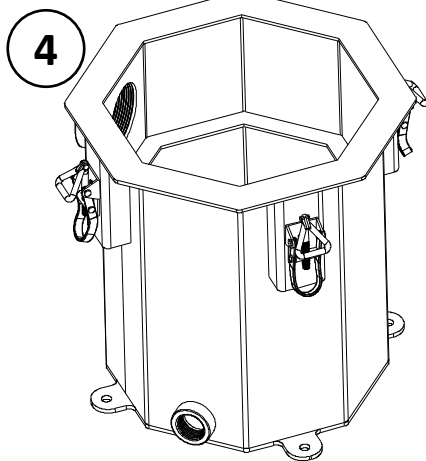

No	P/N	Qty	Description
1	RC-FPT-0002	1	3 Gallon Filter Lid
2	RC-GSK-0041	1	Basket Strainer Gasket
3	RC-FPT-0005	1	3 Gallon Filter Basket - 5.5 mm Holes
4	RC-FPT-0001	1	3 Gallon Filter Body
5	RC-FIT-0113	1	3/4" NPT Plug with External Square Drive - SS304