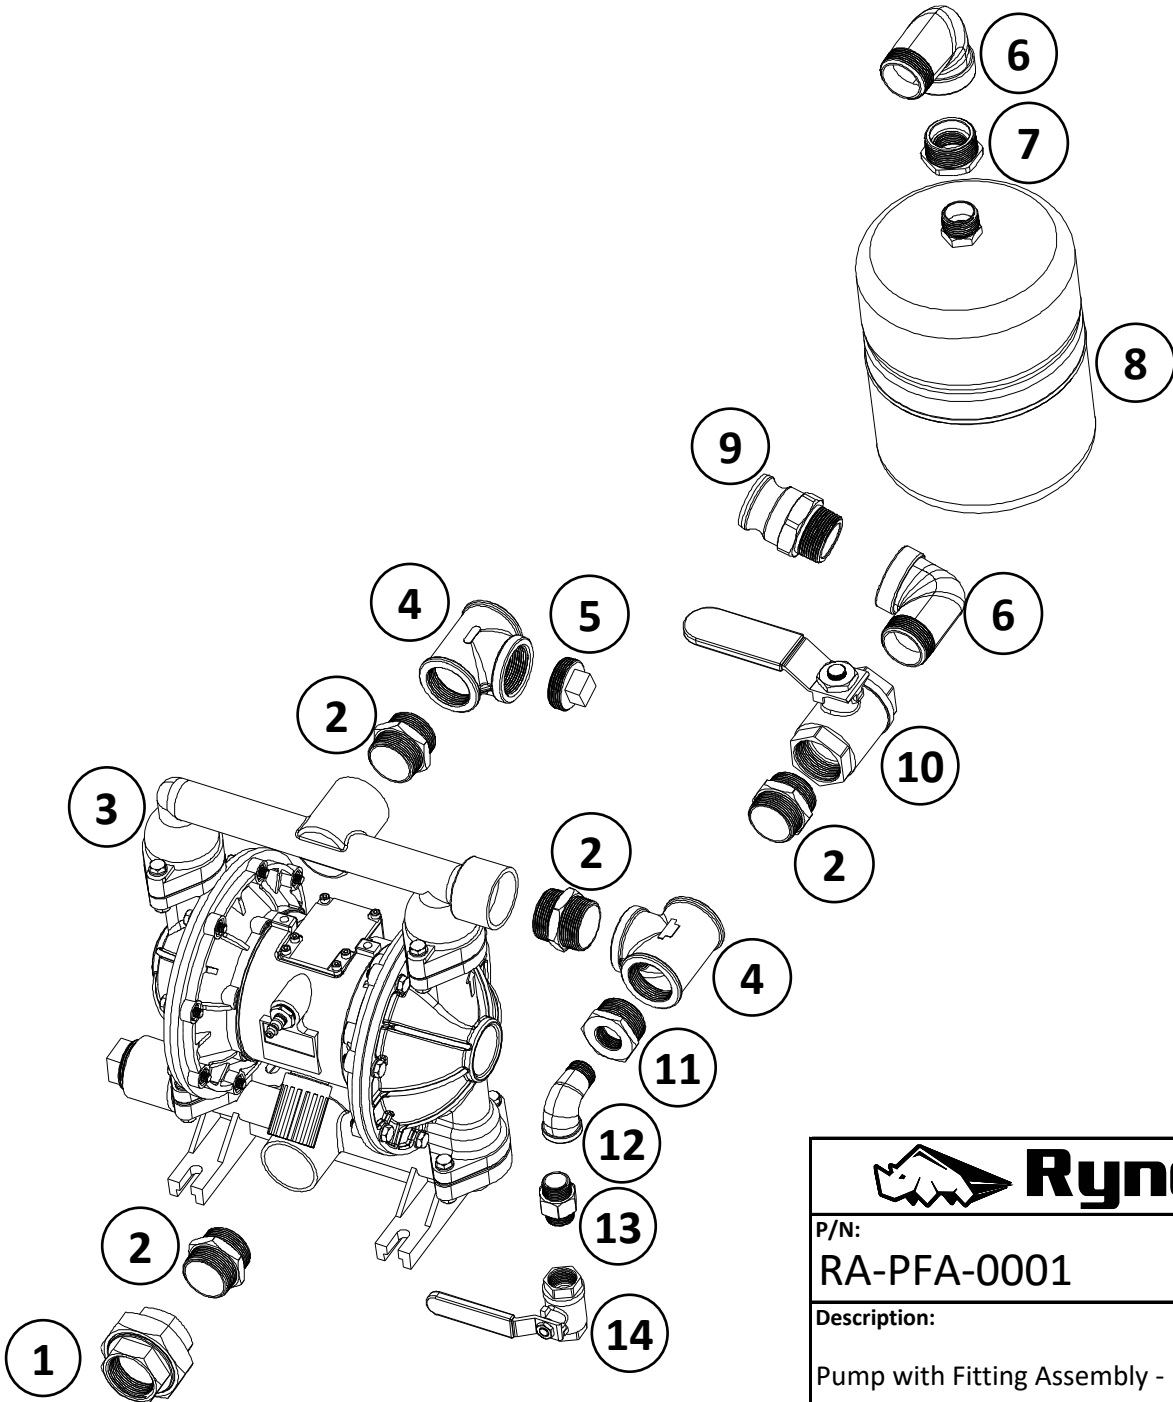

 <b>RynoWorx</b>		
P/N:	Model	Rev:
RA-SSY-0026	AirBoss 300 Loaded	1

No	P/N	Qty	Description
1	RK-FAS-0092	1	Fastener Kit - Agitation Sweep Gasket
2	RC-AGT-0004	1	Agitation Gasket Clamp
3	RC-GSK-0039	1	Agitation Sweep Gasket
4	RC-VLV-0013	1	2" NPT Full Port Ball Valve - SS304
5	RC-FIT-0110	1	Reducer Bushing - 2" NPT to 1.5" NPT - SS304
6	RC-FIT-0089	1	1.5" Male Camlock - Male NPT
7	RC-GSK-0040	1	Agitation Bearing Gasket
8	RC-BRG-0002	1	40 mm 4 Bolt Flange Bearing
9	RK-FAS-0093	1	Fastener Kit - Agitation 40 mm Bearing to Tank Endcap
10	RA-CHN-0002	1	Roller Chain Loop - Single Strand, 1/2" Pitch, 50 Links
11	RC-SPK-0007	1	Roller Chain Sprocket - 36 Teeth, 1/2" Pitch for 40 mm Shaft
12	RC-KEY-0001	1	3/8" x 3/8" x 1.5" Machine Key
13	RC-PIN-0013	1	3/8" Steel Ring-Grip Quick-Release Pin - ZP
14	RC-SPK-0008	1	Roller Chain Sprocket - 12 Teeth, 1/2" Pitch for 25 mm Shaft
15	RC-KEY-0002	1	1/4" x 1/4" x 1.25" Machine Key
16	RC-FAB-0215	1	Agitation Bracket
17	RC-BRG-0004	2	25 mm 4 Bolt Flange Bearing
18	RC-AGT-0005	1	25 mm Agitation Shaft
19	RC-AGT-0006	1	Agitation Handle
20	RC-FIT-0043	1	2" NPT Adapter 90° ro 2" Male Camlock
21	RC-PIN-0008	2	3/8" x 1-3/8" Lock Pin with Retainer

 <b>RynoWorx</b>	
P/N: <b>RA-PFA-0001</b>	Rev: <b>1</b>
Description: Pump with Fitting Assembly - 1.5" Air Op	

No	P/N	Qty	Description
1	RC-FIT-0097	3	1.5" NPT Hex Nipple - SS304
2	RC-FIT-0110	2	Reducer Bushing - 2" NPT to 1.5" NPT - SS304
3	RA-FPT-0004	1	3 Gallon Filter - Complete Assembly
4	RC-FIT-0100	1	Tee - 1.5" NPT - SS304
5	RC-FIT-0089	2	1.5" Male Camlock - Male NPT - Aluminum Fitting
6	RC-FIT-0092	1	1.5" Female Camlock Cap - Aluminum - 150 Type DC