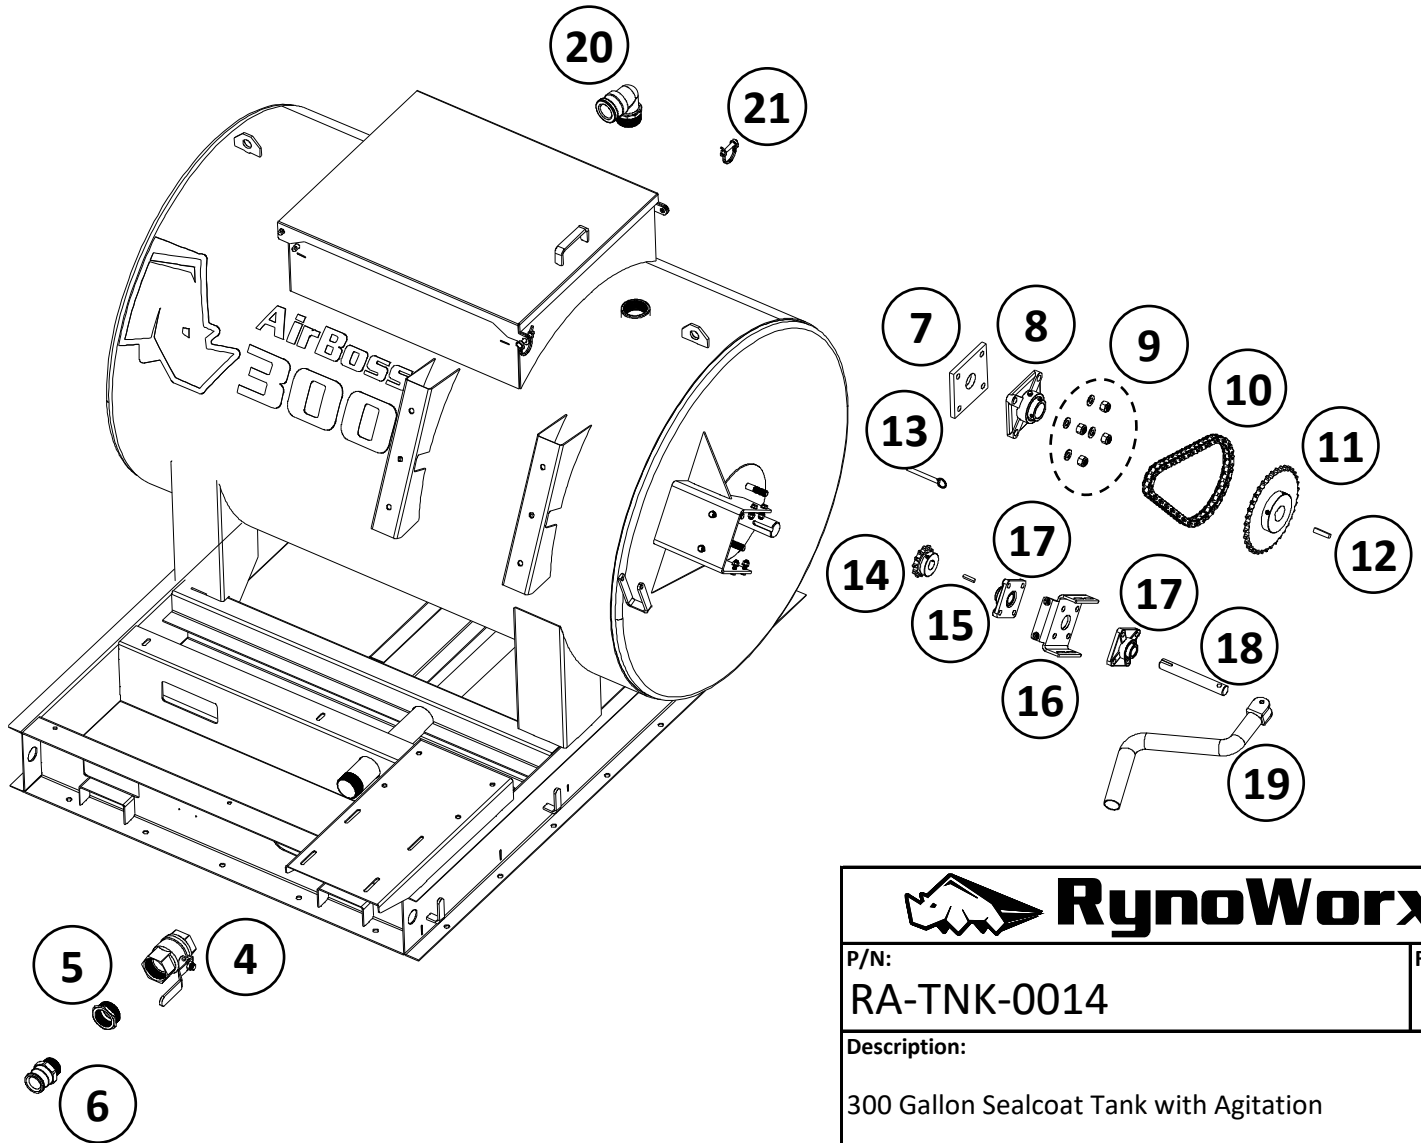

No	P/N	Qty	Description
1	RA-CMP-0007	1	9 Gallon Twin Tank Compressor with Kohler SH265 Engine
2	RA-HFA-0031	1	1/4" Compressor Air Hose with Quick Connect Fittings
3	RA-TNK-0014	1	300 Gallon Sealcoat Tank with Agitation Complete Assembly
4	RA-HRL-0008	1	Coxreel - 3/4" x 100' - 1125 Series Hand Crank Hose Reel
5	RA-HFA-0029	1	1.5" Return Hose Assembly
6	RA-HFA-0028	1	1.5" Intake Hose Assembly
7	RA-HFA-0032	1	3/4" x 100' Spray Hose Assembly (3/4" NPT)
8	RA-SWA-0005	1	3/4" Commercial Spray Wand - Air Op
9	RA-HFA-0035	1	3/4" NPT - Pump to Hose Reel
10	RA-PFA-0001	1	Pump with Fitting Assembly - 1.5" Air Op
11	RA-FIT-0101	1	3 Gallon Filter Pot Assembly with Fittings

 <b>RynoWorx</b>		
P/N:	Model	Rev:
RA-SSY-0026	AirBoss 300 Loaded	1

No	P/N	Qty	Description
1	RK-FAS-0092	1	Fastener Kit - Agitation Sweep Gasket
2	RC-AGT-0004	1	Agitation Gasket Clamp
3	RC-GSK-0039	1	Agitation Sweep Gasket
4	RC-VLV-0013	1	2" NPT Full Port Ball Valve - SS304
5	RC-FIT-0110	1	Reducer Bushing - 2" NPT to 1.5" NPT - SS304
6	RC-FIT-0089	1	1.5" Male Camlock - Male NPT
7	RC-GSK-0040	1	Agitation Bearing Gasket
8	RC-BRG-0002	1	40 mm 4 Bolt Flange Bearing
9	RK-FAS-0093	1	Fastener Kit - Agitation 40 mm Bearing to Tank Endcap
10	RA-CHN-0002	1	Roller Chain Loop - Single Strand, 1/2" Pitch, 50 Links
11	RC-SPK-0007	1	Roller Chain Sprocket - 36 Teeth, 1/2" Pitch for 40 mm Shaft
12	RC-KEY-0001	1	3/8" x 3/8" x 1.5" Machine Key
13	RC-PIN-0013	1	3/8" Steel Ring-Grip Quick-Release Pin - ZP
14	RC-SPK-0008	1	Roller Chain Sprocket - 12 Teeth, 1/2" Pitch for 25 mm Shaft
15	RC-KEY-0002	1	1/4" x 1/4" x 1.25" Machine Key
16	RC-FAB-0215	1	Agitation Bracket
17	RC-BRG-0004	2	25 mm 4 Bolt Flange Bearing
18	RC-AGT-0005	1	25 mm Agitation Shaft
19	RC-AGT-0006	1	Agitation Handle
20	RC-FIT-0043	1	2" NPT Adapter 90° ro 2" Male Camlock
21	RC-PIN-0008	2	3/8" x 1-3/8" Lock Pin with Retainer