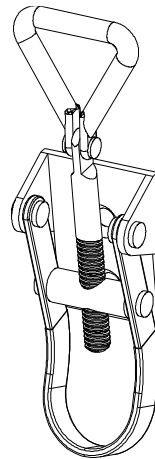

Replacement Latch

P/N	Description
RC-LCH-0001	Latch

RynoWorx

P/N: RA-FPT-0004	Rev: 1
Description: 3 Gallon Filter Pot - Complete Assembly