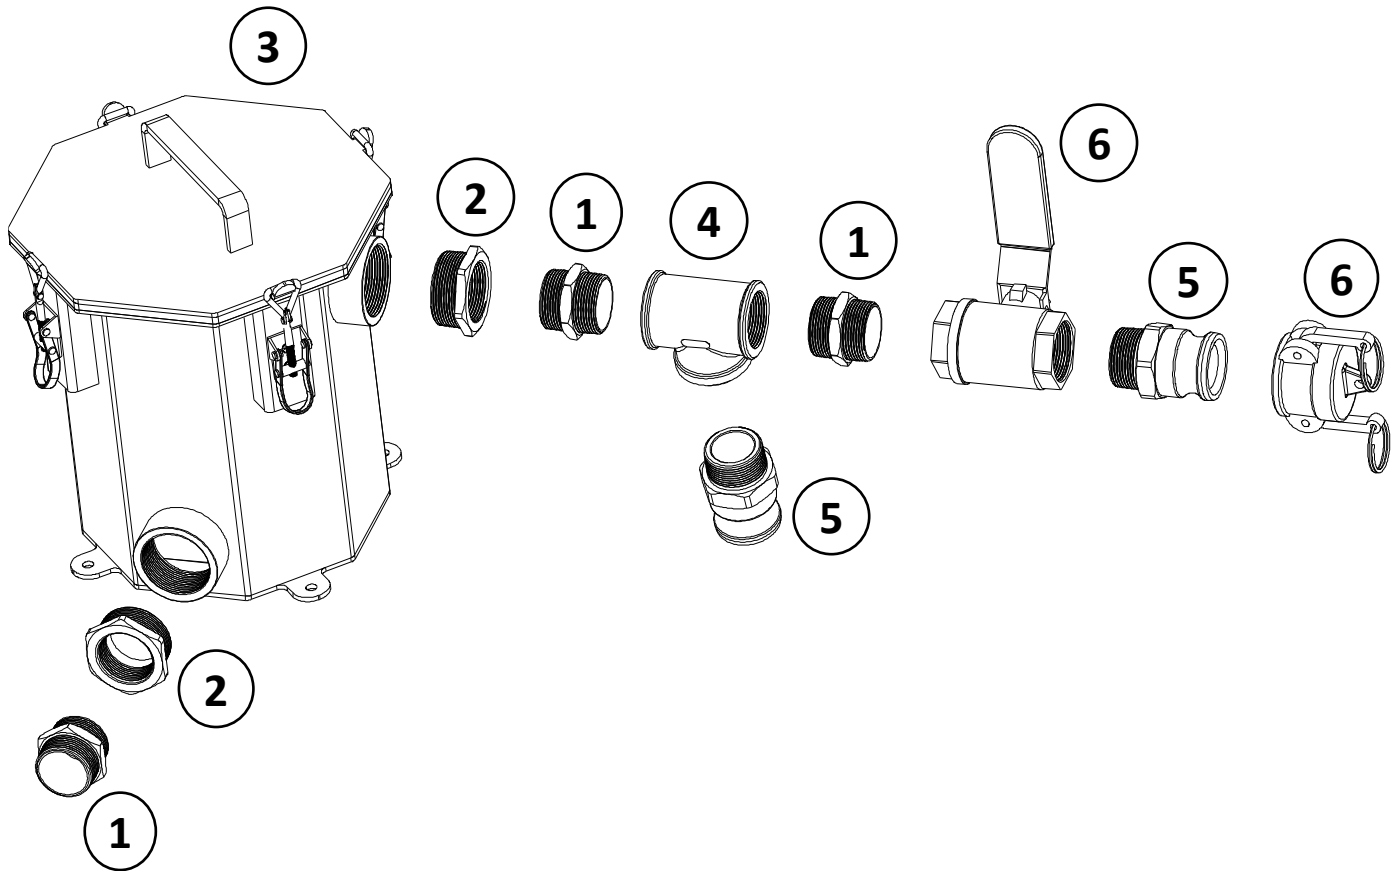

P/N: RA-TNK-0014 Rev: 1

Description: 300 Gallon Sealcoat Tank with Agitation

No	P/N	Qty	Description
1	RC-FIT-0115	1	1.5" NPT Union
2	RC-FIT-0097	4	1.5" NPT Hex Nipple - SS304
3	RA-PMP-0005	1	1.5" Air Operated Diaphragm Pump
4	RC-FIT-0100	2	Tee - 1.5" NPT - SS304
5	RC-FIT-0104	1	1.5" NPT Plug - External Square Drive - SS304
6	RC-FIT-0105	2	1.5" 90 Degree Street Elbow - SS304
7	RC-FIT-0098	1	Reducer Bushing - 1.5" NPT to 1" NPT - SS304
8	RA-TNK-0013	1	Expansion Tank - 1" Male NPT - (145 psi max, 2.1 Gallons)
9	RC-FIT-0089	1	1.5" Male Camlock - Male NPT - Aluminum Fitting
10	RC-VLV-0020	1	1.5" NPT Full Port Ball Valve - SS304
11	RC-FIT-0099	1	Reducer Bushing - 1.5" NPT to 3/4" NPT - SS304
12	RC-FIT-0093	1	3/4" NPT 90 Degree Street Elbow - SS304
13	RC-FIT-0094	1	3/4" NPT Hex Nipple - SS304
14	RC-VLV-0009	1	3/4" NPT Full Port Ball Valve

 <b>RynoWorx</b>	
P/N: <b>RA-PFA-0001</b>	Rev: <b>1</b>
Description: Pump with Fitting Assembly - 1.5" Air Op	

No	P/N	Qty	Description
1	RC-FIT-0097	3	1.5" NPT Hex Nipple - SS304
2	RC-FIT-0110	2	Reducer Bushing - 2" NPT to 1.5" NPT - SS304
3	RA-FPT-0004	1	3 Gallon Filter - Complete Assembly
4	RC-FIT-0100	1	Tee - 1.5" NPT - SS304
5	RC-FIT-0089	2	1.5" Male Camlock - Male NPT - Aluminum Fitting
6	RC-FIT-0092	1	1.5" Female Camlock Cap - Aluminum - 150 Type DC