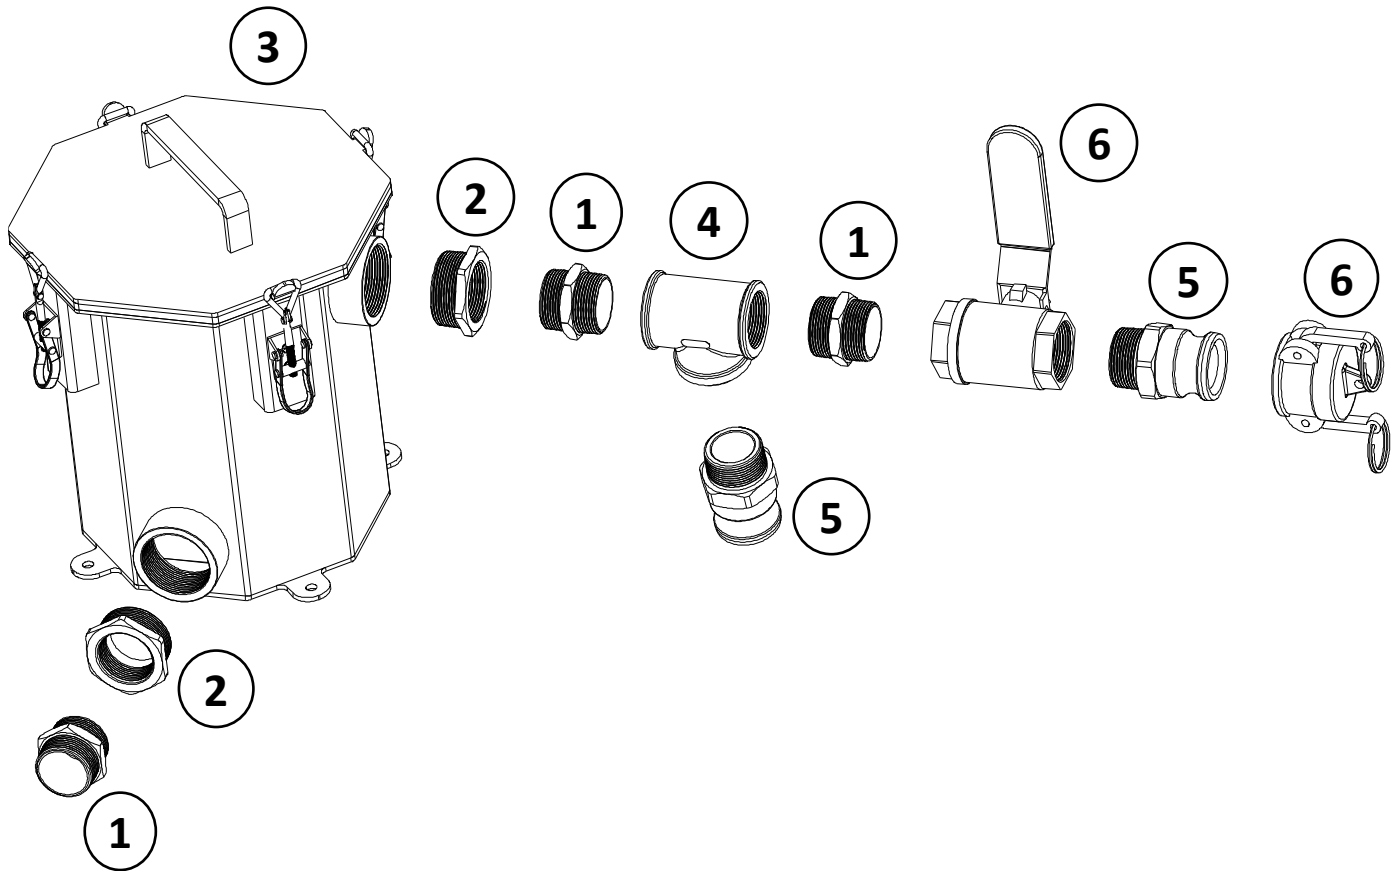

 **RynoWorx**

P/N: <b>RA-TNK-0014</b>	Rev: <b>1</b>
Description: 300 Gallon Sealcoat Tank with Agitation	

No	P/N	Qty	Description
1	RC-FIT-0115	1	1.5" NPT Union
2	RC-FIT-0097	4	1.5" NPT Hex Nipple - SS304
3	RA-PMP-0005	1	1.5" Air Operated Diaphragm Pump
4	RC-FIT-0100	2	Tee - 1.5" NPT - SS304
5	RC-FIT-0104	1	1.5" NPT Plug - External Square Drive - SS304
6	RC-FIT-0105	2	1.5" 90 Degree Street Elbow - SS304
7	RC-FIT-0098	1	Reducer Bushing - 1.5" NPT to 1" NPT - SS304
8	RA-TNK-0013	1	Expansion Tank - 1" Male NPT - (145 psi max, 2.1 Gallons)
9	RC-FIT-0089	1	1.5" Male Camlock - Male NPT - Aluminum Fitting
10	RC-VLV-0020	1	1.5" NPT Full Port Ball Valve - SS304
11	RC-FIT-0099	1	Reducer Bushing - 1.5" NPT to 3/4" NPT - SS304
12	RC-FIT-0093	1	3/4" NPT 90 Degree Street Elbow - SS304
13	RC-FIT-0094	1	3/4" NPT Hex Nipple - SS304
14	RC-VLV-0009	1	3/4" NPT Full Port Ball Valve

 <b>RynoWorx</b>	
P/N: <b>RA-PFA-0001</b>	Rev: <b>1</b>
Description: Pump with Fitting Assembly - 1.5" Air Op	

No	P/N	Qty	Description
1	RC-FIT-0097	3	1.5" NPT Hex Nipple - SS304
2	RC-FIT-0110	2	Reducer Bushing - 2" NPT to 1.5" NPT - SS304
3	RA-FPT-0004	1	3 Gallon Filter - Complete Assembly
4	RC-FIT-0100	1	Tee - 1.5" NPT - SS304
5	RC-FIT-0089	2	1.5" Male Camlock - Male NPT - Aluminum Fitting
6	RC-FIT-0092	1	1.5" Female Camlock Cap - Aluminum - 150 Type DC