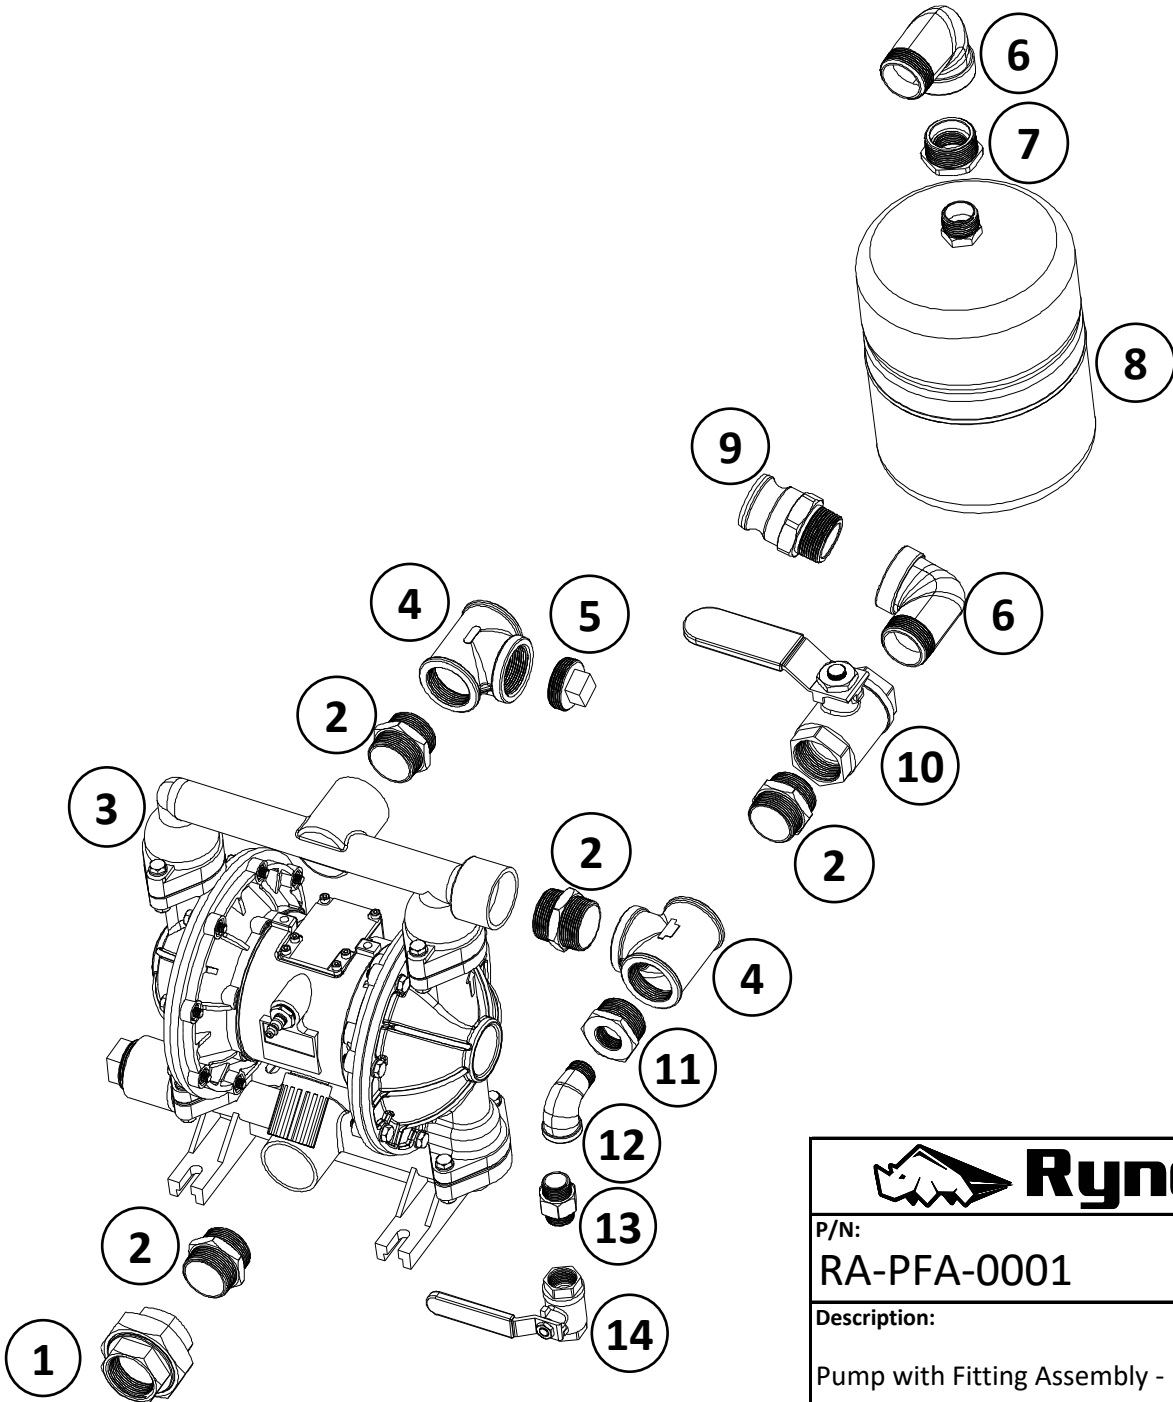

**RynoWorx**

P/N:  
RA-SSY-0025

Model  
AirBoss 300 Base

Rev:  
1

No	P/N	Qty	Description
1	RK-FAS-0092	1	Fastener Kit - Agitation Sweep Gasket
2	RC-AGT-0004	1	Agitation Gasket Clamp
3	RC-GSK-0039	1	Agitation Sweep Gasket
4	RC-VLV-0013	1	2" NPT Full Port Ball Valve - SS304
5	RC-FIT-0110	1	Reducer Bushing - 2" NPT to 1.5" NPT - SS304
6	RC-FIT-0089	1	1.5" Male Camlock - Male NPT
7	RC-GSK-0040	1	Agitation Bearing Gasket
8	RC-BRG-0002	1	40 mm 4 Bolt Flange Bearing
9	RK-FAS-0093	1	Fastener Kit - Agitation 40 mm Bearing to Tank Endcap
10	RA-CHN-0002	1	Roller Chain Loop - Single Strand, 1/2" Pitch, 50 Links
11	RC-SPK-0007	1	Roller Chain Sprocket - 36 Teeth, 1/2" Pitch for 40 mm Shaft
12	RC-KEY-0001	1	3/8" x 3/8" x 1.5" Machine Key
13	RC-PIN-0013	1	3/8" Steel Ring-Grip Quick-Release Pin - ZP
14	RC-SPK-0008	1	Roller Chain Sprocket - 12 Teeth, 1/2" Pitch for 25 mm Shaft
15	RC-KEY-0002	1	1/4" x 1/4" x 1.25" Machine Key
16	RC-FAB-0215	1	Agitation Bracket
17	RC-BRG-0004	2	25 mm 4 Bolt Flange Bearing
18	RC-AGT-0005	1	25 mm Agitation Shaft
19	RC-AGT-0006	1	Agitation Handle
20	RC-FIT-0043	1	2" NPT Adapter 90° to 2" Male Camlock
21	RC-PIN-0008	2	3/8" x 1-3/8" Lock Pin with Retainer

 <b>RynoWorx</b>	
P/N: <b>RA-PFA-0001</b>	Rev: <b>1</b>
Description: Pump with Fitting Assembly - 1.5" Air Op	

No	P/N	Qty	Description
1	RC-FIT-0097	3	1.5" NPT Hex Nipple - SS304
2	RC-FIT-0110	2	Reducer Bushing - 2" NPT to 1.5" NPT - SS304
3	RA-FPT-0004	1	3 Gallon Filter - Complete Assembly
4	RC-FIT-0100	1	Tee - 1.5" NPT - SS304
5	RC-FIT-0089	2	1.5" Male Camlock - Male NPT - Aluminum Fitting
6	RC-FIT-0092	1	1.5" Female Camlock Cap - Aluminum - 150 Type DC