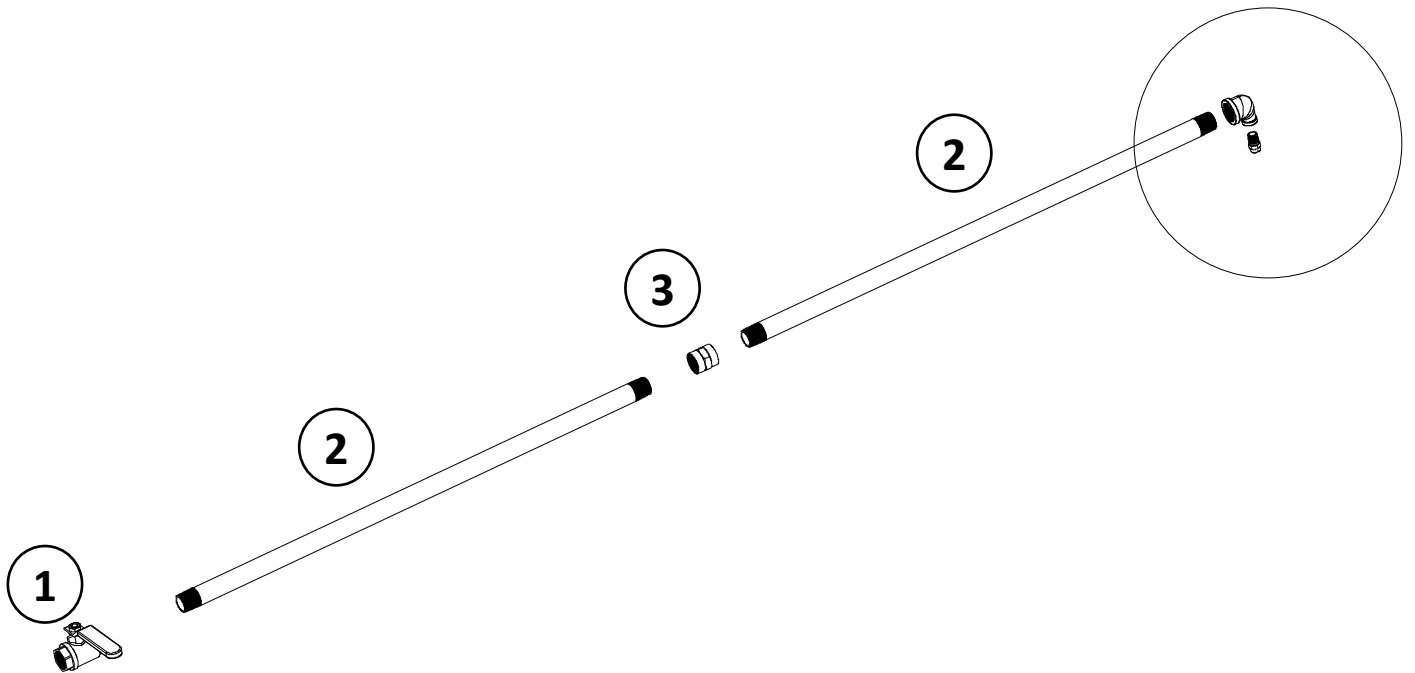

#### Alternate Size Filter Basket (included with tank systems)

P/N	Description
RC-FPT-0003	3 Gallon Filter Basket - 4 mm Holes

#### Replacement Latch

P/N	Description
RC-LCH-0001	Latch

 <b>RynoWorx</b>	
P/N: <b>RA-FPT-0004</b>	Rev: <b>1</b>
Description: 3 Gallon Filter Pot - Complete Assembly	

No	P/N	Qty	Description
1	RC-VLV-0009	1	3/4" NPT Full Port Ball Valve
2	RC-PIP-0003	2	30" - 3/4" Threaded NPT Aluminum Tube
3	RC-FIT-0010	1	3/4" NPT Brass Coupler
4	RC-FIT-0096	1	90 Degree Elbow Reducer, 3/4 x 3/8" NPT Female
5	RC-STP-0012	1	3/8" NPT Hardened Steel Spray Tip 80/70