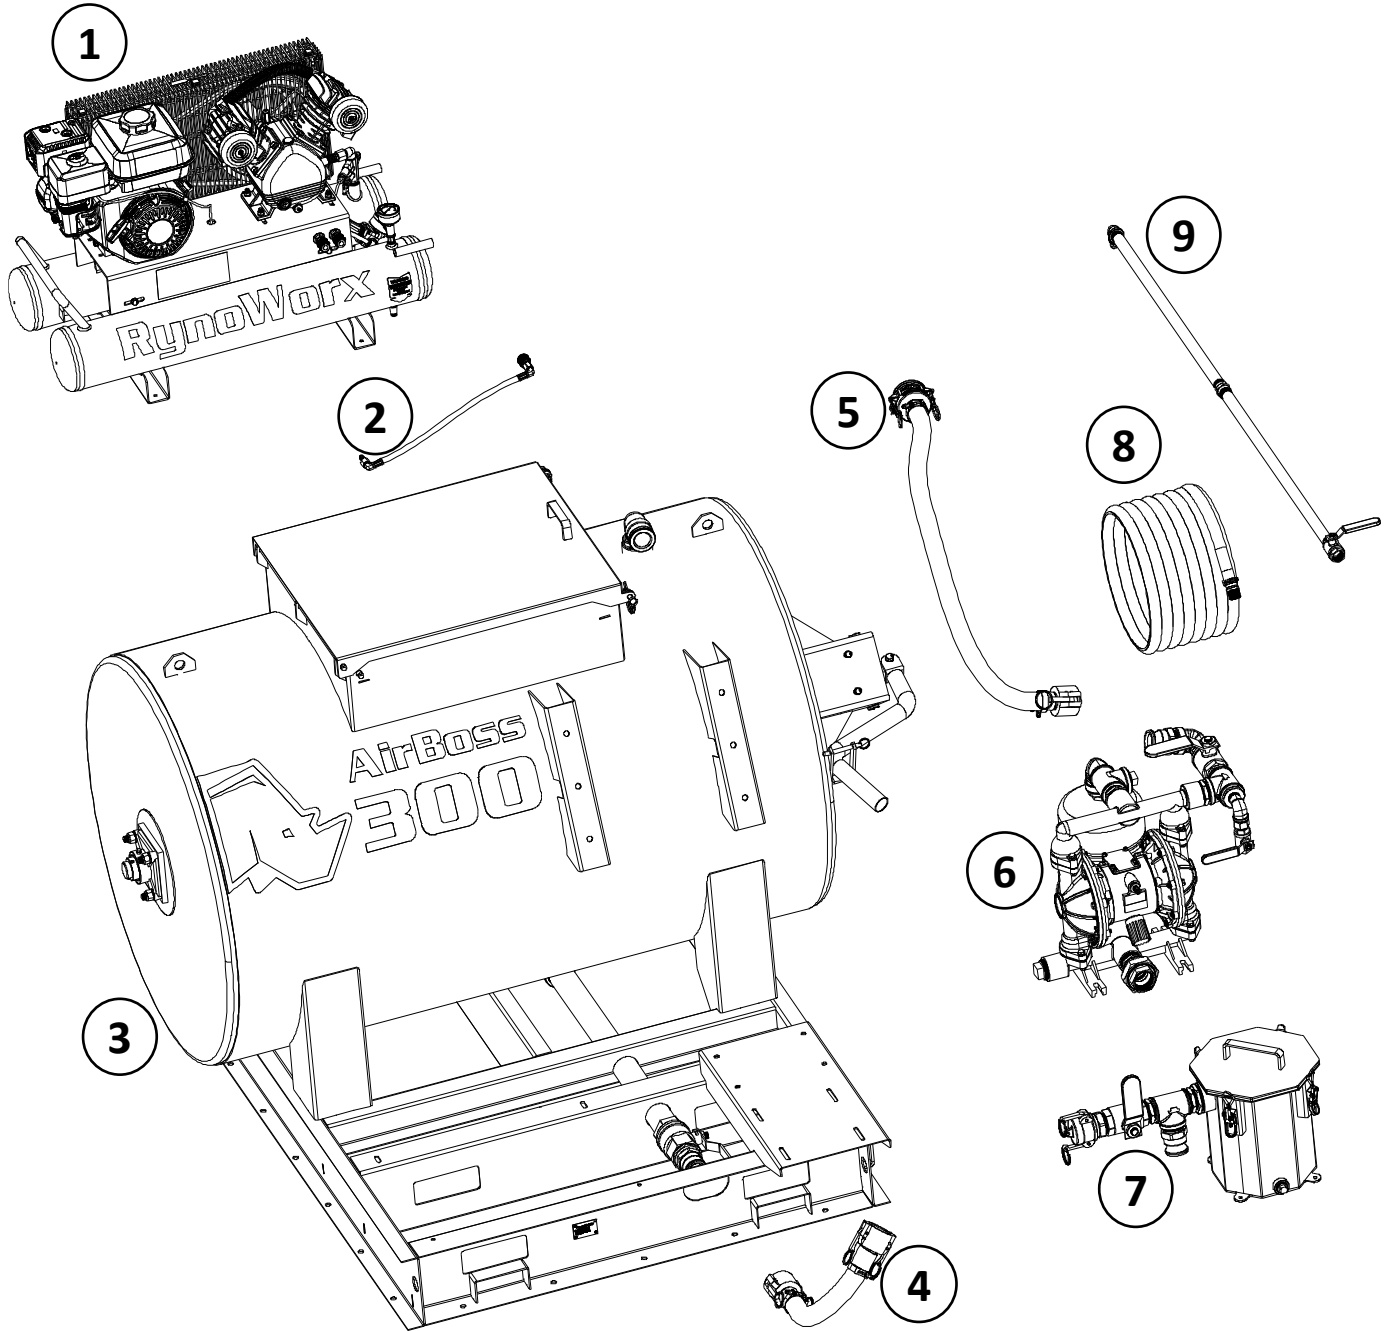

No	P/N	Qty	Description
1	RA-CMP-0007	1	9 Gallon Twin Tank Compressor with Kohler SH265 Engine
2	RA-HFA-0031	1	1/4" Compressor Air Hose with Quick Connect Fittings
3	RA-TNK-0014	1	300 Gallon Sealcoat Tank with Agitation Complete Assembly
4	RA-HFA-0028	1	1.5" Intake Hose Assembly
5	RA-HFA-0029	1	1.5" Return Hose Assembly
6	RA-PFA-0001	1	Pump with Fitting Assembly - 1.5" Air Op
7	RA-FIT-0101	1	3 Gallon Filter Pot Assembly with Fittings
8	RA-HFA-0027	1	3/4" x 75' Spray Hose Assembly (3/4" NPT)
9	RA-SWA-0005	1	3/4" Commercial Spray Wand - Air Op

**RynoWorx**

P/N:  
RA-SSY-0025

Model  
AirBoss 300 Base

Rev:  
1

No	P/N	Qty	Description
1	RK-FAS-0092	1	Fastener Kit - Agitation Sweep Gasket
2	RC-AGT-0004	1	Agitation Gasket Clamp
3	RC-GSK-0039	1	Agitation Sweep Gasket
4	RC-VLV-0013	1	2" NPT Full Port Ball Valve - SS304
5	RC-FIT-0110	1	Reducer Bushing - 2" NPT to 1.5" NPT - SS304
6	RC-FIT-0089	1	1.5" Male Camlock - Male NPT
7	RC-GSK-0040	1	Agitation Bearing Gasket
8	RC-BRG-0002	1	40 mm 4 Bolt Flange Bearing
9	RK-FAS-0093	1	Fastener Kit - Agitation 40 mm Bearing to Tank Endcap
10	RA-CHN-0002	1	Roller Chain Loop - Single Strand, 1/2" Pitch, 50 Links
11	RC-SPK-0007	1	Roller Chain Sprocket - 36 Teeth, 1/2" Pitch for 40 mm Shaft
12	RC-KEY-0001	1	3/8" x 3/8" x 1.5" Machine Key
13	RC-PIN-0013	1	3/8" Steel Ring-Grip Quick-Release Pin - ZP
14	RC-SPK-0008	1	Roller Chain Sprocket - 12 Teeth, 1/2" Pitch for 25 mm Shaft
15	RC-KEY-0002	1	1/4" x 1/4" x 1.25" Machine Key
16	RC-FAB-0215	1	Agitation Bracket
17	RC-BRG-0004	2	25 mm 4 Bolt Flange Bearing
18	RC-AGT-0005	1	25 mm Agitation Shaft
19	RC-AGT-0006	1	Agitation Handle
20	RC-FIT-0043	1	2" NPT Adapter 90° to 2" Male Camlock
21	RC-PIN-0008	2	3/8" x 1-3/8" Lock Pin with Retainer