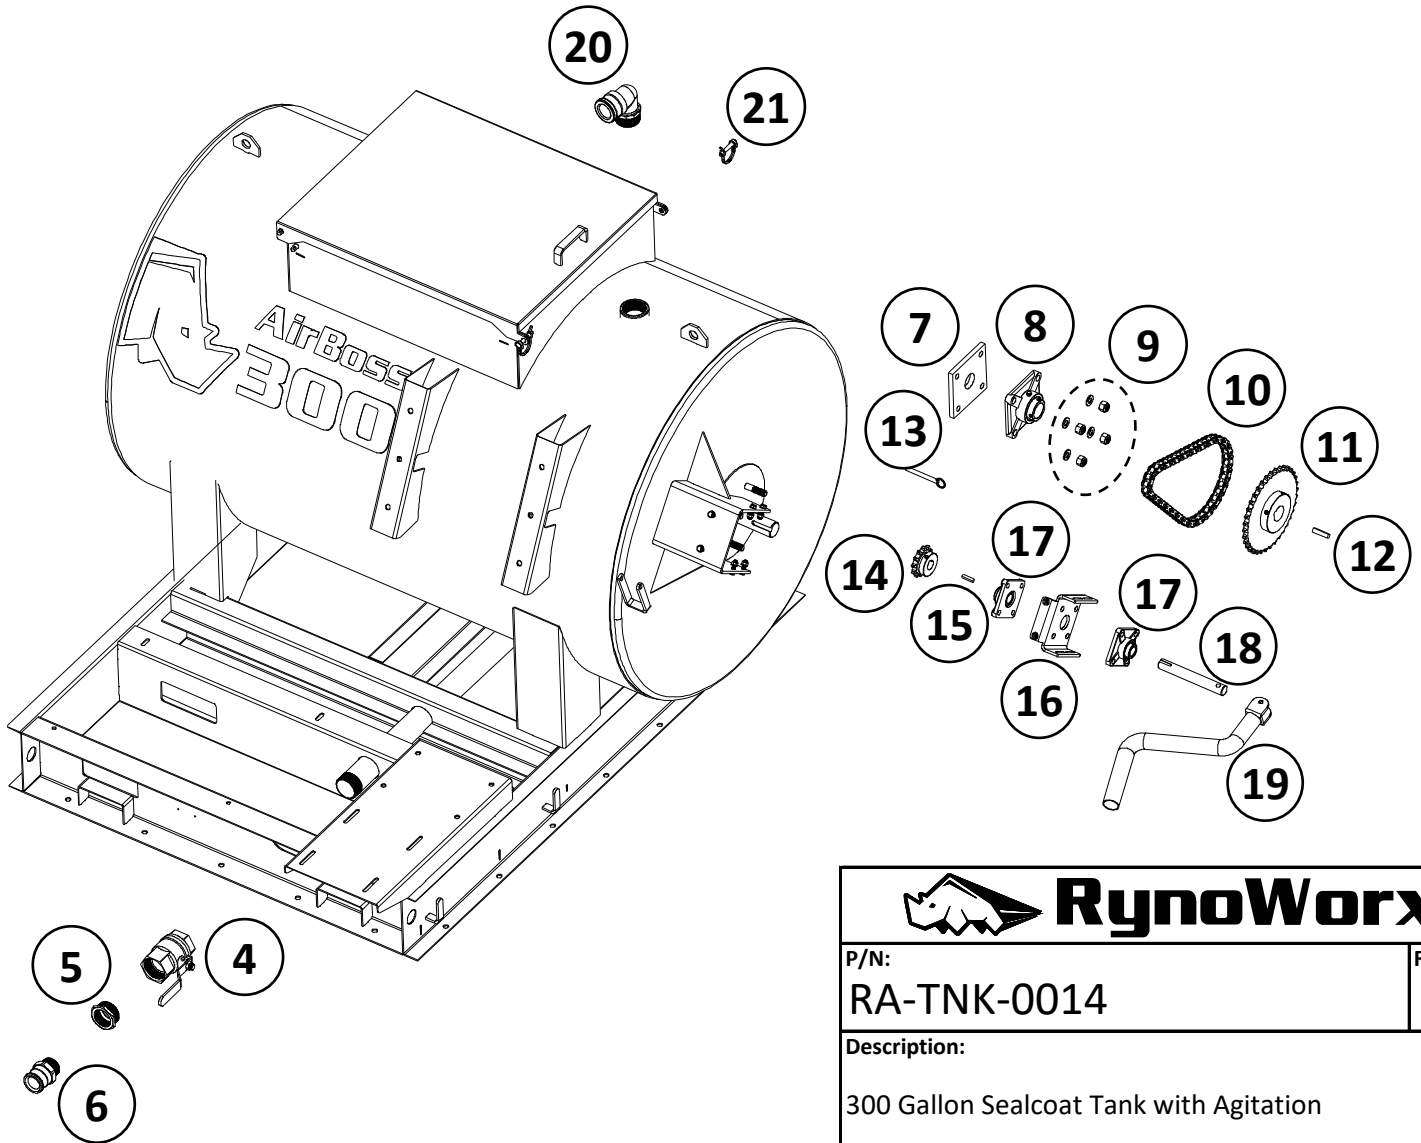

No	P/N	Qty	Description
1	RA-CMP-0007	1	9 Gallon Twin Tank Compressor with Kohler SH265 Engine
2	RA-HFA-0031	1	1/4" Compressor Air Hose with Quick Connect Fittings
3	RA-TNK-0014	1	300 Gallon Sealcoat Tank with Agitation Complete Assembly
4	RA-HFA-0028	1	1.5" Intake Hose Assembly
5	RA-HFA-0029	1	1.5" Return Hose Assembly
6	RA-PFA-0001	1	Pump with Fitting Assembly - 1.5" Air Op
7	RA-FIT-0101	1	3 Gallon Filter Pot Assembly with Fittings
8	RA-HFA-0027	1	3/4" x 75' Spray Hose Assembly (3/4" NPT)
9	RA-SWA-0005	1	3/4" Commercial Spray Wand - Air Op

**RynoWorx**

P/N:  
RA-SSY-0025

Model  
AirBoss 300 Base

Rev:  
1

No	P/N	Qty	Description
1	RK-FAS-0092	1	Fastener Kit - Agitation Sweep Gasket
2	RC-AGT-0004	1	Agitation Gasket Clamp
3	RC-GSK-0039	1	Agitation Sweep Gasket
4	RC-VLV-0013	1	2" NPT Full Port Ball Valve - SS304
5	RC-FIT-0110	1	Reducer Bushing - 2" NPT to 1.5" NPT - SS304
6	RC-FIT-0089	1	1.5" Male Camlock - Male NPT
7	RC-GSK-0040	1	Agitation Bearing Gasket
8	RC-BRG-0002	1	40 mm 4 Bolt Flange Bearing
9	RK-FAS-0093	1	Fastener Kit - Agitation 40 mm Bearing to Tank Endcap
10	RA-CHN-0002	1	Roller Chain Loop - Single Strand, 1/2" Pitch, 50 Links
11	RC-SPK-0007	1	Roller Chain Sprocket - 36 Teeth, 1/2" Pitch for 40 mm Shaft
12	RC-KEY-0001	1	3/8" x 3/8" x 1.5" Machine Key
13	RC-PIN-0013	1	3/8" Steel Ring-Grip Quick-Release Pin - ZP
14	RC-SPK-0008	1	Roller Chain Sprocket - 12 Teeth, 1/2" Pitch for 25 mm Shaft
15	RC-KEY-0002	1	1/4" x 1/4" x 1.25" Machine Key
16	RC-FAB-0215	1	Agitation Bracket
17	RC-BRG-0004	2	25 mm 4 Bolt Flange Bearing
18	RC-AGT-0005	1	25 mm Agitation Shaft
19	RC-AGT-0006	1	Agitation Handle
20	RC-FIT-0043	1	2" NPT Adapter 90° to 2" Male Camlock
21	RC-PIN-0008	2	3/8" x 1-3/8" Lock Pin with Retainer