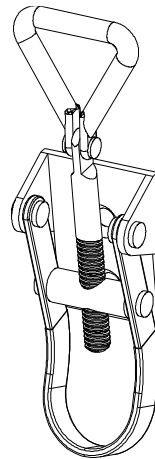

 <b>RynoWorx</b>	
P/N: <b>RA-PFA-0001</b>	Rev: <b>1</b>
Description: Pump with Fitting Assembly - 1.5" Air Op	

No	P/N	Qty	Description
1	RC-FIT-0097	3	1.5" NPT Hex Nipple - SS304
2	RC-FIT-0110	2	Reducer Bushing - 2" NPT to 1.5" NPT - SS304
3	RA-FPT-0004	1	3 Gallon Filter - Complete Assembly
4	RC-FIT-0100	1	Tee - 1.5" NPT - SS304
5	RC-FIT-0089	2	1.5" Male Camlock - Male NPT - Aluminum Fitting
6	RC-FIT-0092	1	1.5" Female Camlock Cap - Aluminum - 150 Type DC

 <b>RynoWorx</b>	
P/N: RA-FIT-0101	Rev: 1
Description: 3 Gallon Filter Pot Assembly with Fittings	

No	P/N	Qty	Description
1	RC-FPT-0002	1	3 Gallon Filter Lid
2	RC-GSK-0041	1	Basket Strainer Gasket
3	RC-FPT-0005	1	3 Gallon Filter Basket - 5.5 mm Holes
4	RC-FPT-0001	1	3 Gallon Filter Body
5	RC-FIT-0113	1	3/4" NPT Plug with External Square Drive - SS304

#### Alternate Size Filter Basket (included with tank systems)

P/N	Description
RC-FPT-0003	3 Gallon Filter Basket - 4 mm Holes

#### Replacement Latch

P/N	Description
RC-LCH-0001	Latch

 <b>RynoWorx</b>	
P/N: <b>RA-FPT-0004</b>	Rev: <b>1</b>
Description: 3 Gallon Filter Pot - Complete Assembly	

No	P/N	Qty	Description
1	RC-VLV-0009	1	3/4" NPT Full Port Ball Valve
2	RC-PIP-0003	2	30" - 3/4" Threaded NPT Aluminum Tube
3	RC-FIT-0010	1	3/4" NPT Brass Coupler
4	RC-FIT-0096	1	90 Degree Elbow Reducer, 3/4 x 3/8" NPT Female
5	RC-STP-0012	1	3/8" NPT Hardened Steel Spray Tip 80/70