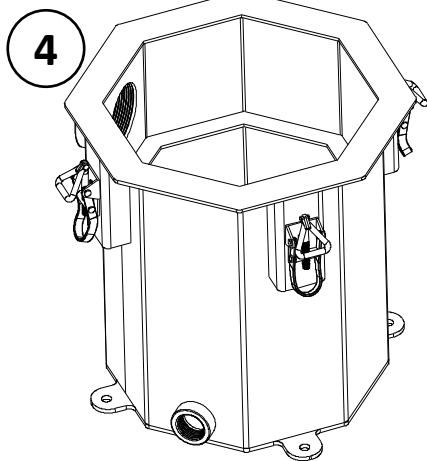

No	P/N	Qty	Description
1	RC-FPT-0002	1	3 Gallon Filter Lid
2	RC-GSK-0041	1	Basket Strainer Gasket
3	RC-FPT-0005	1	3 Gallon Filter Basket - 5.5 mm Holes
4	RC-FPT-0001	1	3 Gallon Filter Body
5	RC-FIT-0113	1	3/4" NPT Plug with External Square Drive - SS304