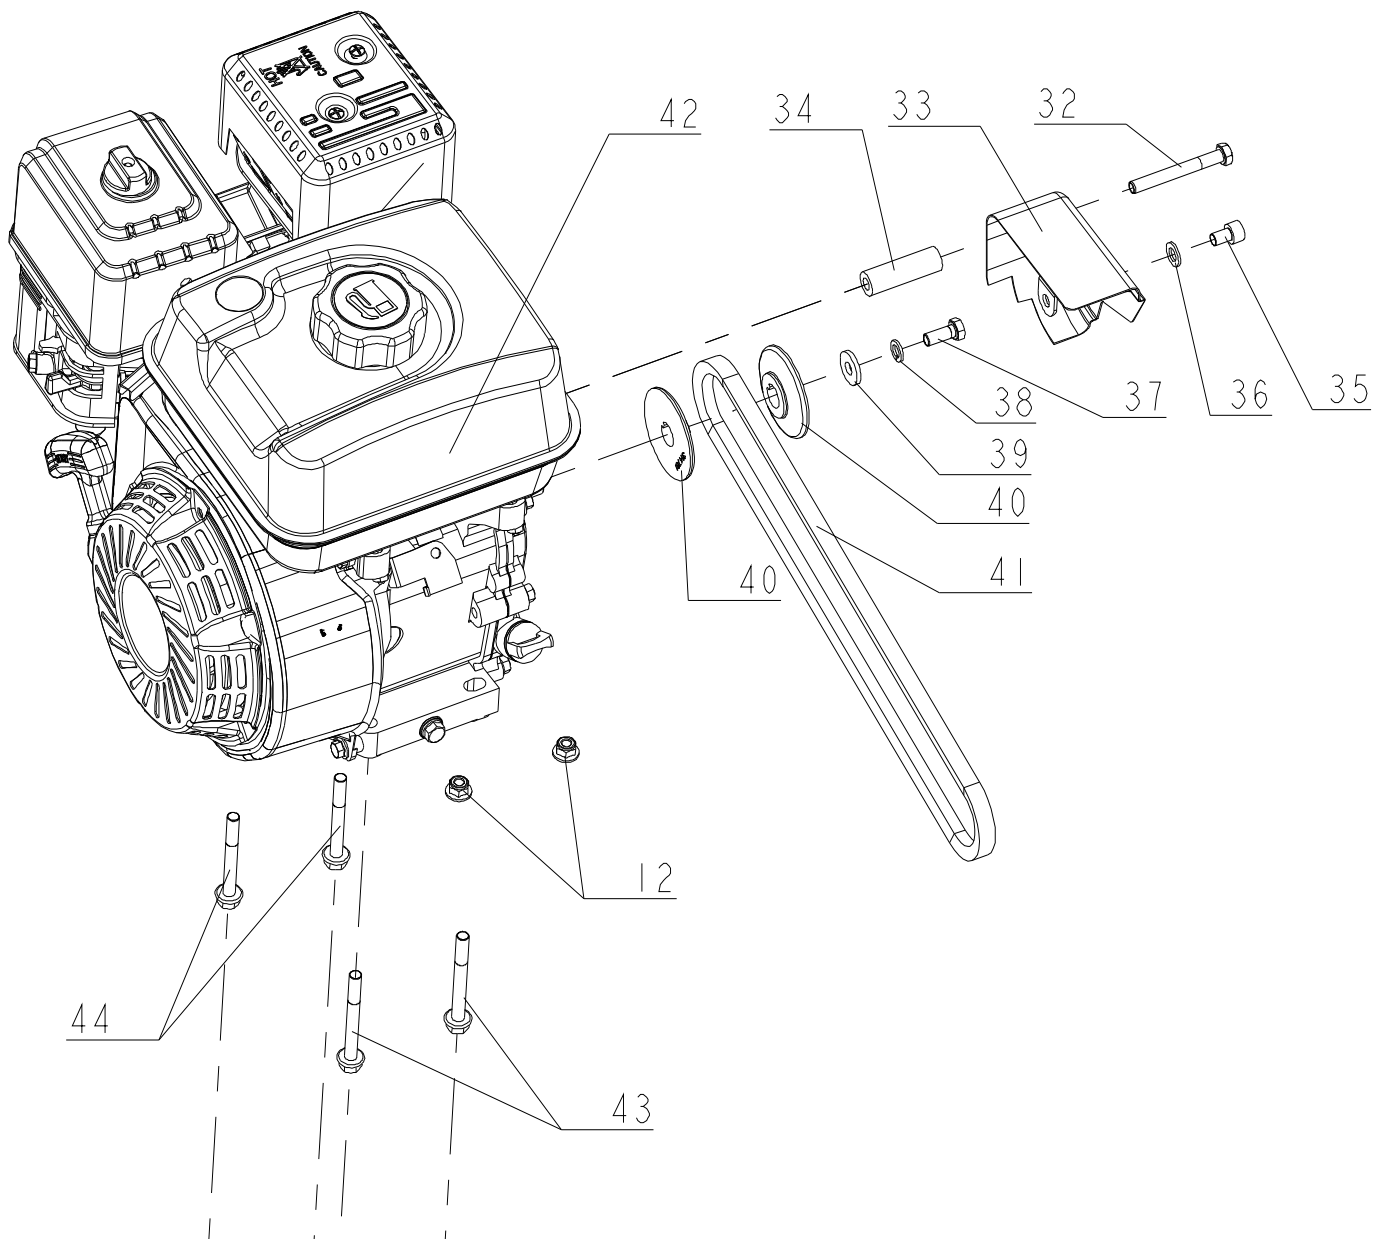

No	P/N	Qty	Description
12	RC-NUT-0041	2	Handlebar Crossmember Nut - Lawn Edger
32	RC-HDW-0076	1	Engine Pulley Cover Bolt - Lawn Edger
33	RC-FAB-0238	1	Engine Pulley Cover - Lawn Edger
34	RC-SLV-0011	1	Engine Pulley Cover Spacer - Lawn Edger
35	RC-HDW-0077	1	Engine Pulley Cover Bolt - Lawn Edger
36	RC-WSH-0029	1	Engine Pulley Cover Washer - Lawn Edger
37	RC-HDW-0078	1	Engine Pulley Bolt - Lawn Edger
38	RC-WSH-0030	1	Engine Pulley Lock Washer - Lawn Edger
39	RC-WSH-0031	1	Engine Pulley Flat Washer - Lawn Edger
40	RC-PUL-0003	2	Engine Pulley - Lawn Edger
41	RC-BLT-0002	1	Pulley Belt - Lawn Edger
42	RA-ENG-0007	1	196 CC Lawn Edger Engine
43	RC-HDW-0079	2	Engine Bolt - Lawn Edger
44	RC-HDW-0080	2	Engine Bolt - Lawn Edger

P/N:	Model	Rev:
RA-EDG-0006	HedgeHog Lawn Edger & Crack Cleaner	1