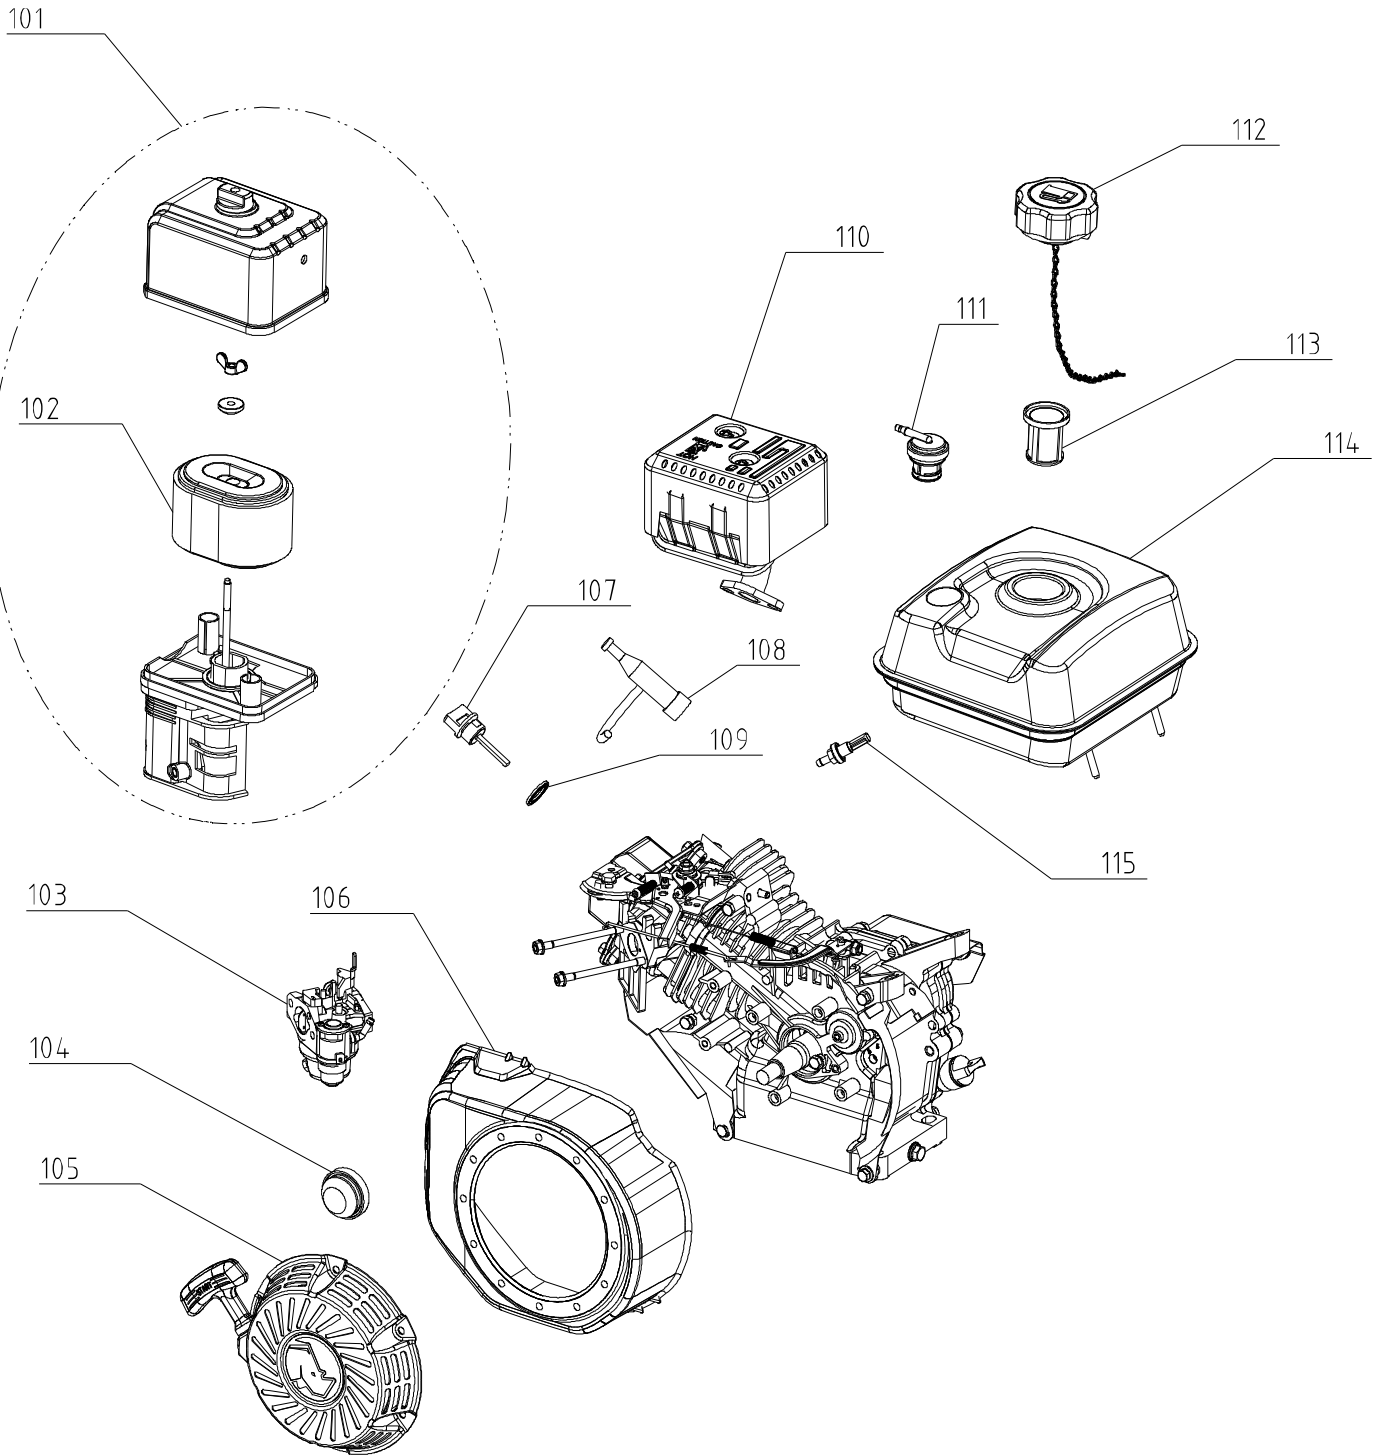

No	P/N	Qty	Description
101	RC-EGP-0019	1	Air Filter Assembly - 196 CC Lawn Edger Engine
102	RC-EGP-0020	1	Air Filter Element - 196 CC Lawn Edger Engine
103	RC-EGP-0024	1	Carburetor - 196 CC Lawn Edger Engine
104	RC-EGP-0025	1	Primer Bulb - 196 CC Lawn Edger Engine
105	RC-EGP-0017	1	Recoil Starter Assembly - 196 CC Lawn Edger Engine
106	RC-EGP-0018	1	Engine Side Cover - 196 CC Lawn Edger Engine
107	RC-EGP-0031	1	Dipstick - 196 CC Lawn Edger Engine
108	RC-EGP-0022	1	Ignition Coil - 196 CC Lawn Edger Engine
109	RC-EGP-0030	1	Dipstick O-Ring - 196 CC Lawn Edger Engine
110	RC-EGP-0021	1	Muffler Assembly - 196 CC Lawn Edger Engine
111	RC-EGP-0029	1	Dump Valve Assembly - 196 CC Lawn Edger Engine
112	RC-EGP-0026	1	Fuel Tank Cap - 196 CC Lawn Edger Engine
113	RC-EGP-0027	1	Fuel Filter - 196 CC Lawn Edger Engine
114	RC-EGP-0028	1	Fuel Tank - 196 CC Lawn Edger Engine
115	RC-EGP-0032	1	Fuel Tank Joint Filter - 196 CC Lawn Edger Engine

RynoWorx®		
P/N:	Model	Rev:
RA-EDG-0006	HedgeHog Lawn Edger & Crack Cleaner	1