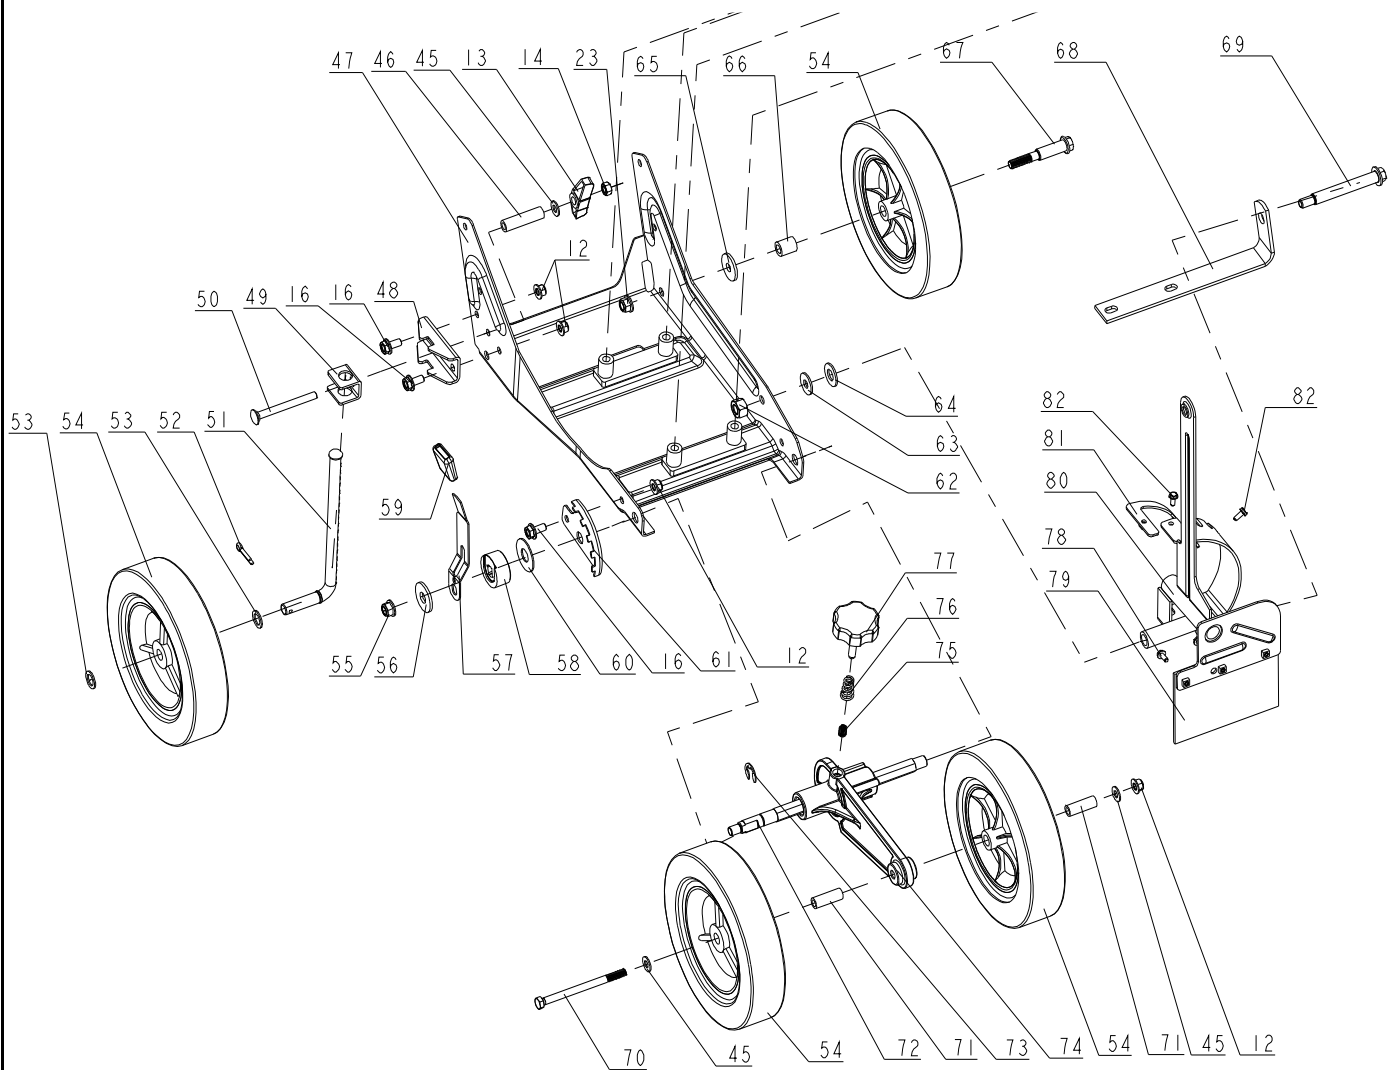

RynoWorx®		
P/N: RA-EDG-0006	Model HedgeHog Lawn Edger & Crack Cleaner	Rev: 1

No	P/N	Qty	Description
12	RC-NUT-0041	4	Handlebar Crossmember Nut - Lawn Edger
13	RC-HDL-0001	1	T-Nut Handle - Lawn Edger
14	RC-NUT-0042	1	Handlebar Nylon Lock Nut - Lawn Edger
16	RC-HDW-0070	3	Handlebar Flange Bolt - Lawn Edger
23	RC-NUT-0043	1	Blade Height Adjustment Nut - Lawn Edger
45	RC-HDW-0081	3	Wheel Washer - Lawn Edger
46	RC-SLV-0012	1	Wheel Sleeve - Lawn Edger
47	RC-FAB-0240	1	Engine Chassis - Lawn Edger
48	RC-FAB-0241	1	Curb Height Adjustment Bracket - Lawn Edger
49	RC-FAB-0242	1	Curb Height Adjustment Bracket - Lawn Edger
50	RC-HDW-0082	1	Curb Height Adjustment Bolt - Lawn Edger
51	RC-AXL-0001	1	Curb Height Adjustment Rod - Lawn Edger
52	RC-PIN-0017	1	Curb Height Adjustment Cotter Pin - Lawn Edger
53	RC-WSH-0032	2	Curb Height Adjustment Washer - Lawn Edger
54	RC-WHL-0031	4	Wheel - Lawn Edger
55	RC-NUT-0045	1	Wheel Adjustment Nut - Lawn Edger
56	RC-WSH-0033	1	Wheel Adjustment Washer - Lawn Edger
57	RC-FAB-0243	1	Wheel Adjustment Lever - Lawn Edger
58	RC-FAB-0244	1	Wheel Adjustment Spacer - Lawn Edger
59	RC-GRP-0004	1	Wheel Adjustment Lever Grip - Lawn Edger
60	RC-WSH-0034	1	Wheel Adjustment Washer - Lawn Edger
61	RC-FAB-0245	1	Wheel Adjustment Plate - Lawn Edger
62	RC-NUT-0046	1	Blade Pivot Nut - Lawn Edger
63	RC-WSH-0035	1	Blade Pivot Washer - Lawn Edger
64	RC-WSH-0036	1	Blade Pivot Washer - Lawn Edger
65	RC-WSH-0037	1	Wheel Washer - Lawn Edger
66	RC-SLV-0013	1	Wheel Spacer - Lawn Edger
67	RC-AXL-0002	1	Wheel Rear Axle - Lawn Edger
68	RC-FAB-0246	1	Blade Pivot Bracket - Lawn Edger
69	RC-HDW-0083	1	Blade Pivot Bolt - Lawn Edger
70	RC-AXL-0003	1	Wheel Front Axle - Lawn Edger
71	RC-SLV-0014	2	Wheel Spacer - Lawn Edger
72	RC-FAB-0247	1	Front Curb Hopper - Lawn Edger
73	RC-CLP-0003	1	Front Curb Hopper - Lawn Edger
74	RC-FAB-0248	1	Front Wheel Arm - Lawn Edger
75	RC-INS-0001	1	Threaded Insert - Lawn Edger
76	RC-SPG-0004	1	Curb Hopper Spring - Lawn Edger
77	RC-HDL-0004	1	Curb Hopper Knob - Lawn Edger
78	RC-HDW-0084	1	Rubber Deflector Bolt - Lawn Edger
79	RC-GSK-0046	1	Rubber Deflector - Lawn Edger
80	RC-FAB-0249	1	Blade Pivot Bracket - Lawn Edger
81	RC-FAB-0250	1	Blade Pivot Bracket - Lawn Edger
82	RC-HDW-0085	2	Blade Pivot Bolt - Lawn Edger

P/N:	Model	Rev:
RA-EDG-0006	HedgeHog Lawn Edger & Crack Cleaner	1