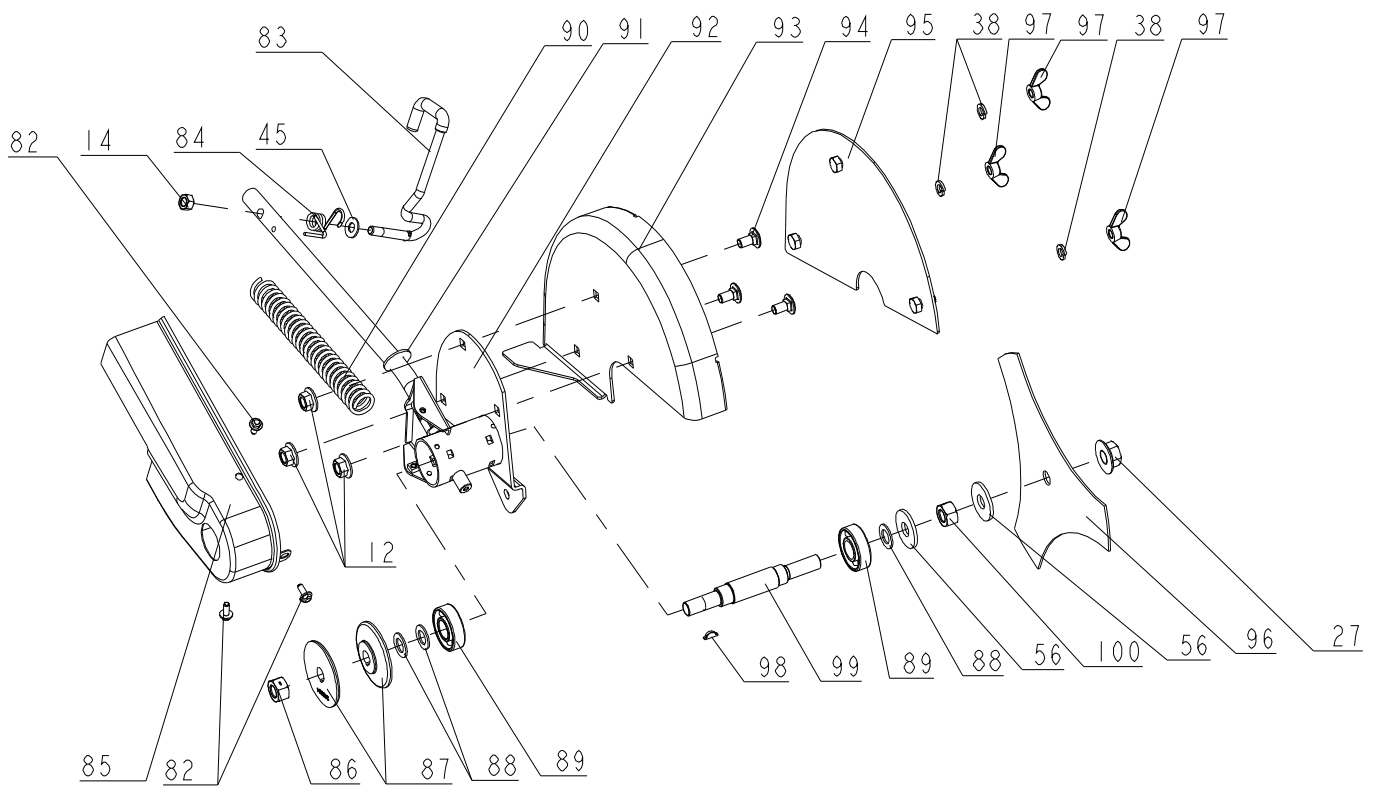

116

RynoWorx®		
P/N: RA-EDG-0006	Model: HedgeHog Lawn Edger & Crack Cleaner	Rev: 1