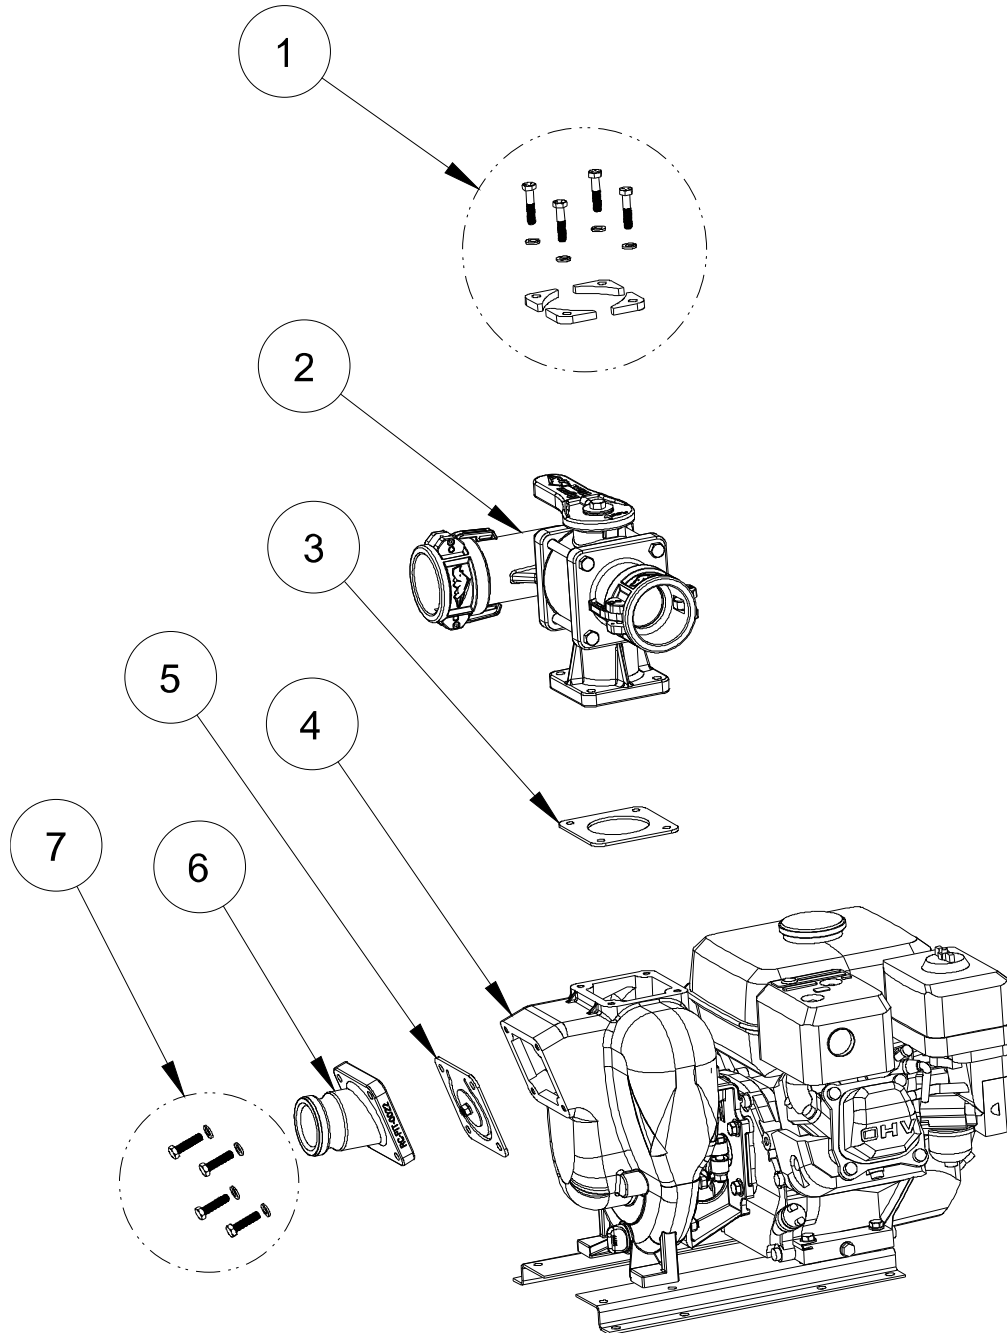

No	P/N	Description
1	RK-FAS-0039	Fastener Kit - Cast Iron Pump Flange with Braces
2	RA-VLV-0010	3 Way 2" Straight-90° Female Camlock Flange Valve
3	RC-GSK-0030	2" Custom Pump Flange Gasket - Red SBR Dur 80 Fabric Finish
4	RA-EPA-0003	Engine Pump Assembly - Pro
5	RC-GSK-0014	Pump Flange Gasket - Pump Intlet Port
6	RC-FIT-0022	2" Angled Male Camlock flange
7	RK-FAS-0022	Fastener Kit - Pump Flange mounting Kit

**RynoWorx**

MPN:  
RA-EPF-0003

Model:  
Engine Pump – Professional

Description:  
Engine: Honda  
Pump: Cast Iron

No	P/N	Qty	Description
1	RA-PMP-0001	1	2" Cast Iron Centrifugal Pump Assembly w Viton Seals
2	RC-FAB-0036	2	Pump /Engine Mounting bracket
3	RK-FAS-0104	1	Fastener Kit - Pump Seal Cover
4	RC-FAB-0211	1	Cast Iron Pump - Mechanical Seal Cover
5	RK-FAS-0031	1	Fastener Kit - Engine to Pump (Honda)
6	RK-FAS-0023	1	Fastener Kit - Pump/ Engine to Mounting Bracket
7	RA-ENG-0002	1	Honda GX160QX Gas Engine, 3/4" Keyed Shaft

 <b>RynoWorx</b>		
P/N:	Model	Rev:
RA-EPA-0003	Engine Pump - Pro	2
Description:		
Engine: Honda		
Pump: Cast Iron		

No	P/N	Description
1	RC-NUT-0008	5/16"-18 Nylock Nut-ZP
2	RC-WSH-0009	5/16" Split Lock Washer-ZP
3	RC-HDW-0021	Stud - 5/16" - 18x 1 1/4"
4	RC-FAB-0038	Adapter-Gas Engine
5	RC-CLM-0004	Clamp Assembly, 5/8, 3/4" Shaft
6	RC-GCM-0033	Viton/Tungsten Seal Assembly 3/4" shaft
7	RC-GCM-0034	Sleeve-Drive 3/4"
8	RC-FAB-0042	Impeller - Cast Iron Pump
9	RC-NUT-0013	Nut. Hex 5/8-18 UNF_RH
10	RC-HDW-0023	Flat Head 82° CSK. Screw
11	RC-FAB-0040	Wear Plate
12	RC-GSK-0015	Gasket-Adapter
13	RC-GSK-0030	2" Custom Pump Flange Gasket - Red SBR Dur 80 Fabric Finish
14	RC-FAB-0041	Pump Housing, Cast Iron
15	RC-GCM-0036	1/2" Drain Plug- Cast Iron Pump
16	RC-GSK-0017	Acorn Nut O-Ring
17	RC-NUT-0014	5/16"-18 Acorn Nut-ZP
18	RC-GSK-0014	Pump Flange Gasket - Pump Inlet Port