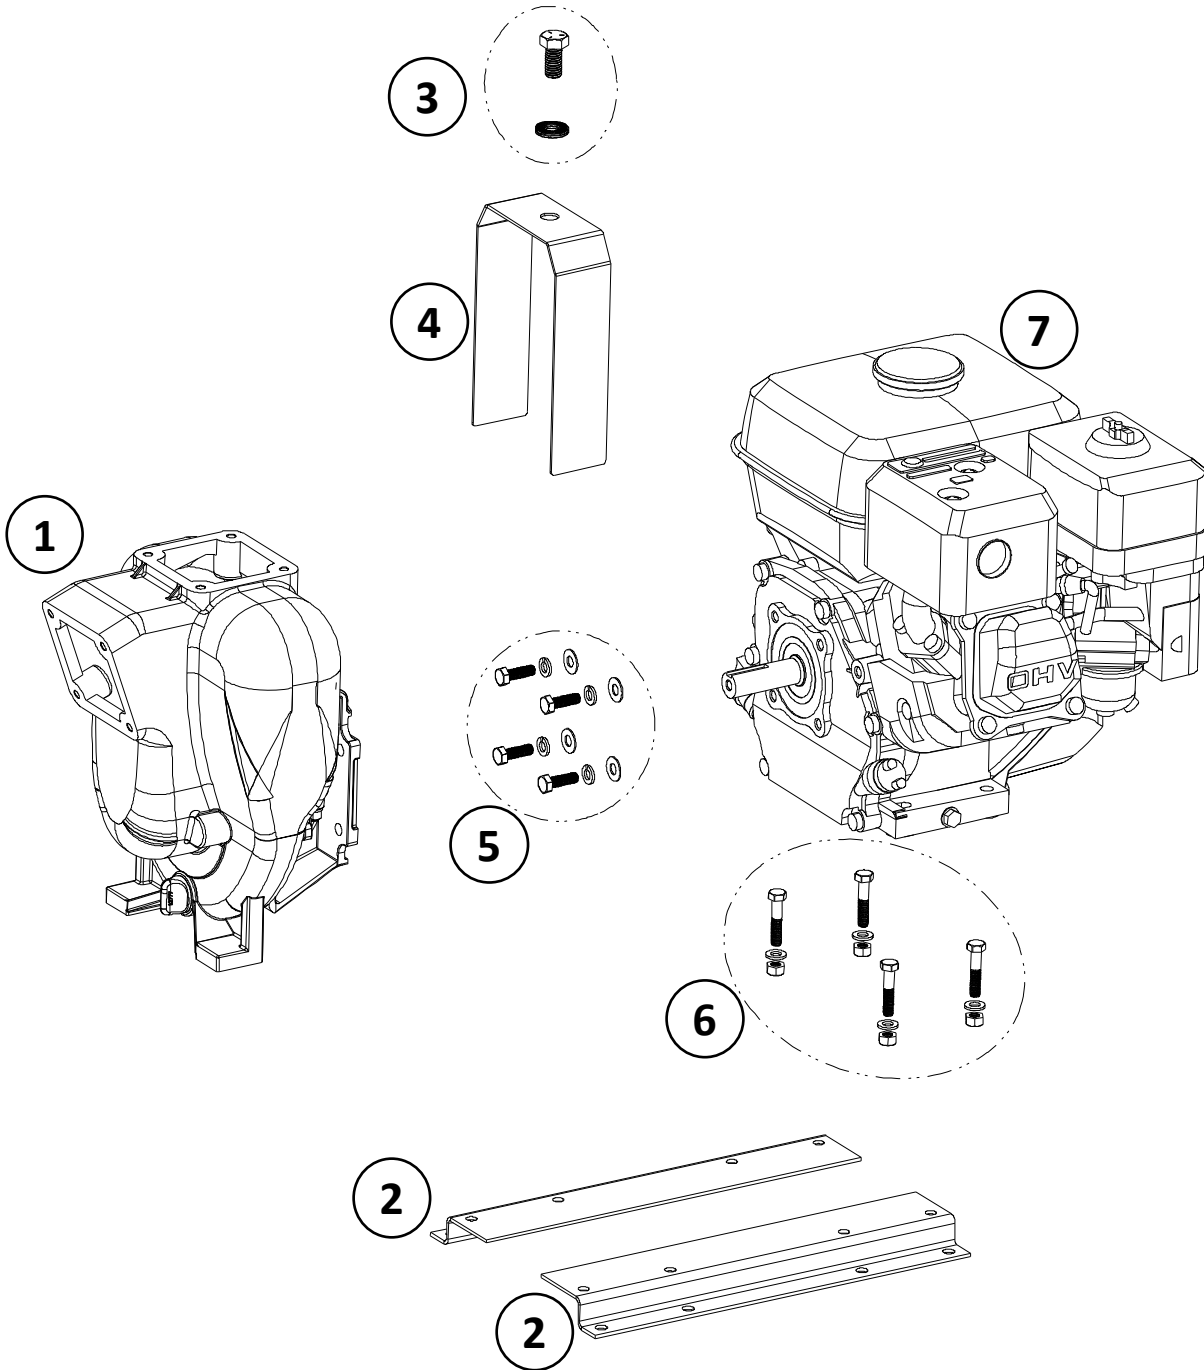

No	P/N	Description
1	RK-FAS-0039	Fastener Kit - Cast Iron Pump Flange with Braces
2	RA-VLV-0010	3 Way 2" Straight-90° Female Camlock Flange Valve
3	RC-GSK-0030	2" Custom Pump Flange Gasket - Red SBR Dur 80 Fabric Finish
4	RA-EPA-0003	Engine Pump Assembly - Pro
5	RC-GSK-0014	Pump Flange Gasket - Pump Intlet Port
6	RC-FIT-0022	2" Angled Male Camlock flange
7	RK-FAS-0022	Fastener Kit - Pump Flange mounting Kit

**RynoWorx**

MPN:  
RA-EPF-0003

Model:  
Engine Pump – Professional

Description:  
Engine: Honda  
Pump: Cast Iron

No	P/N	Qty	Description
1	RA-PMP-0001	1	2" Cast Iron Centrifugal Pump Assembly w Viton Seals
2	RC-FAB-0036	2	Pump /Engine Mounting bracket
3	RK-FAS-0104	1	Fastener Kit - Pump Seal Cover
4	RC-FAB-0211	1	Cast Iron Pump - Mechanical Seal Cover
5	RK-FAS-0031	1	Fastener Kit - Engine to Pump (Honda)
6	RK-FAS-0023	1	Fastener Kit - Pump/ Engine to Mounting Bracket
7	RA-ENG-0002	1	Honda GX160QX Gas Engine, 3/4" Keyed Shaft

 <b>RynoWorx</b>		
P/N:	Model	Rev:
RA-EPA-0003	Engine Pump - Pro	2
Description:		
Engine: Honda		
Pump: Cast Iron		

No	P/N	Description
1	RC-NUT-0008	5/16"-18 Nylock Nut-ZP
2	RC-WSH-0009	5/16" Split Lock Washer-ZP
3	RC-HDW-0021	Stud - 5/16" - 18x 1 1/4"
4	RC-FAB-0038	Adapter-Gas Engine
5	RC-CLM-0004	Clamp Assembly, 5/8, 3/4" Shaft
6	RC-GCM-0033	Viton/Tungsten Seal Assembly 3/4" shaft
7	RC-GCM-0034	Sleeve-Drive 3/4"
8	RC-FAB-0042	Impeller - Cast Iron Pump
9	RC-NUT-0013	Nut. Hex 5/8-18 UNF_RH
10	RC-HDW-0023	Flat Head 82° CSK. Screw
11	RC-FAB-0040	Wear Plate
12	RC-GSK-0015	Gasket-Adapter
13	RC-GSK-0030	2" Custom Pump Flange Gasket - Red SBR Dur 80 Fabric Finish
14	RC-FAB-0041	Pump Housing, Cast Iron
15	RC-GCM-0036	1/2" Drain Plug- Cast Iron Pump
16	RC-GSK-0017	Acorn Nut O-Ring
17	RC-NUT-0014	5/16"-18 Acorn Nut-ZP
18	RC-GSK-0014	Pump Flange Gasket - Pump Inlet Port