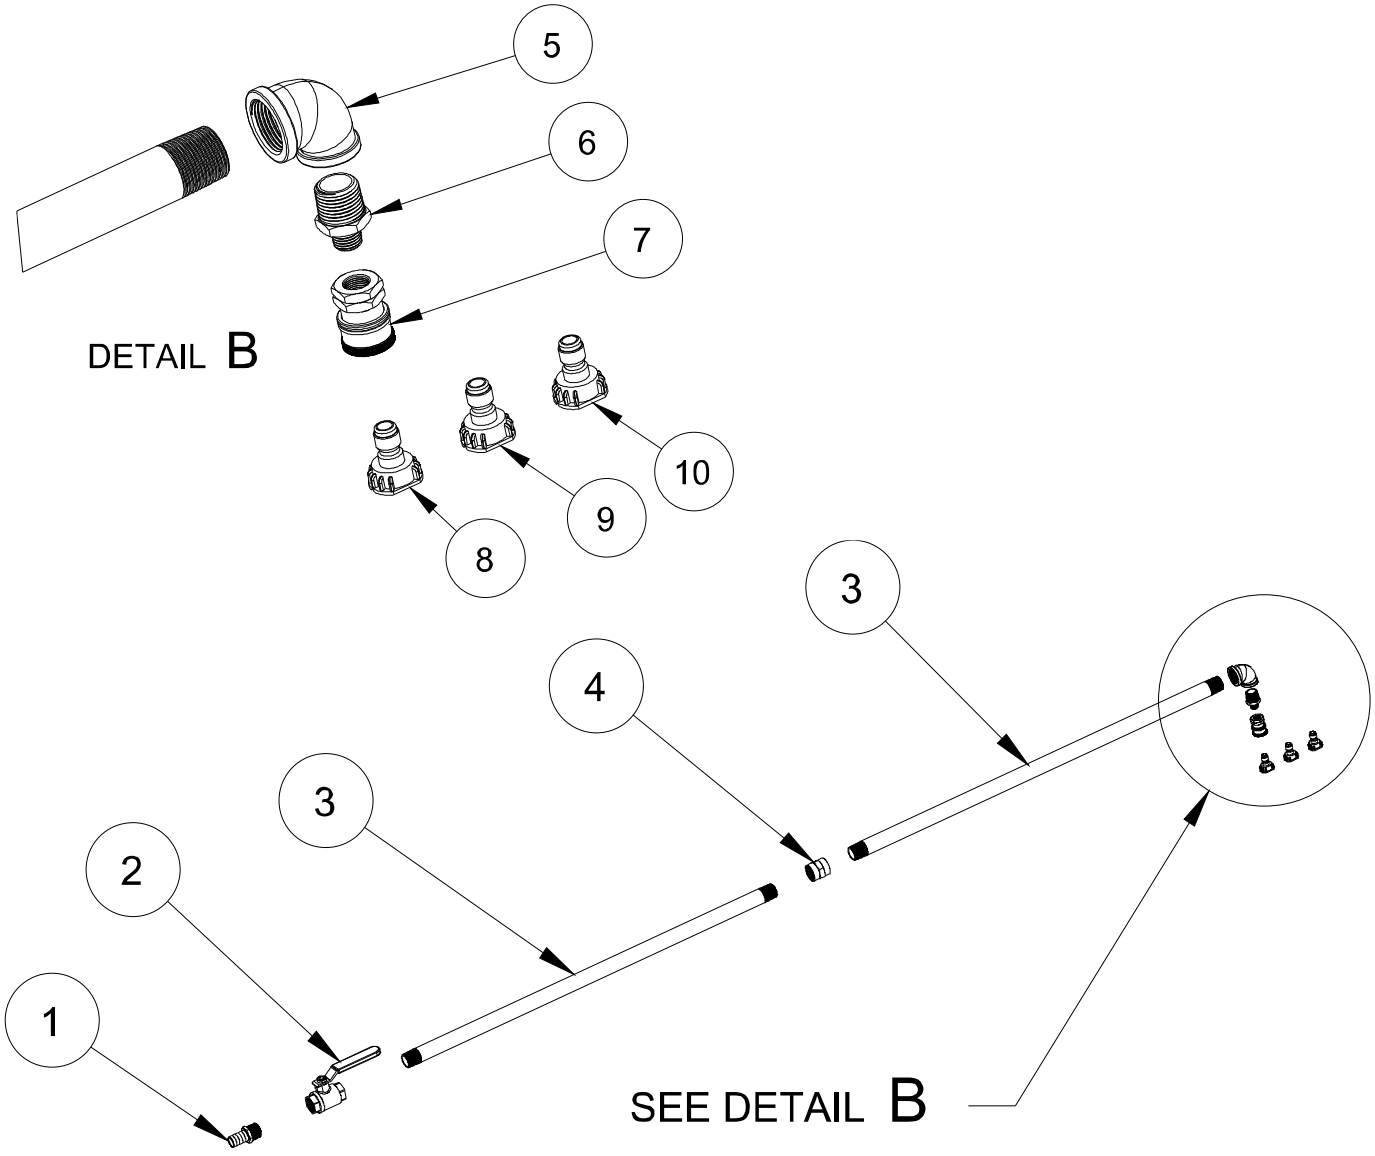

 <b>RynoWorx</b>		
P/N:	Model	Rev:
RA-EPA-0003	Engine Pump - Pro	2
Description:		
Engine: Honda		
Pump: Cast Iron		

No	P/N	Description
1	RC-NUT-0008	5/16"-18 Nylock Nut-ZP
2	RC-WSH-0009	5/16" Split Lock Washer-ZP
3	RC-HDW-0021	Stud - 5/16" - 18x 1 1/4"
4	RC-FAB-0038	Adapter-Gas Engine
5	RC-CLM-0004	Clamp Assembly, 5/8, 3/4" Shaft
6	RC-GCM-0033	Viton/Tungsten Seal Assembly 3/4" shaft
7	RC-GCM-0034	Sleeve-Drive 3/4"
8	RC-FAB-0042	Impeller - Cast Iron Pump
9	RC-NUT-0013	Nut. Hex 5/8-18 UNF_RH
10	RC-HDW-0023	Flat Head 82° CSK. Screw
11	RC-FAB-0040	Wear Plate
12	RC-GSK-0015	Gasket-Adapter
13	RC-GSK-0030	2" Custom Pump Flange Gasket - Red SBR Dur 80 Fabric Finish
14	RC-FAB-0041	Pump Housing, Cast Iron
15	RC-GCM-0036	1/2" Drain Plug- Cast Iron Pump
16	RC-GSK-0017	Acorn Nut O-Ring
17	RC-NUT-0014	5/16"-18 Acorn Nut-ZP
18	RC-GSK-0014	Pump Flange Gasket - Pump Inlet Port

 <b>RynoWorx</b>		
P/N:	Model	Rev:
RA-PMP-0001	2" Cast Iron Pump	1
Description:		
2" Cast Iron Centrifugal Pump Assembly w Viton Seals		

No	P/N	Description
1	RC-FIT-0025	3/4" Barb to 3/4" NPT Swivel Fitting
2	RC-VLV-0009	3/4" NPT Brass Full Port Ball Valve
3	RC-PIP-0003	30" - 3/4" Threaded NPT Aluminum Tube
4	RC-FIT-0010	3/4" NPT Brass Coupler
5	RC-FIT-0011	90° Female 3/4" to 1/2" NPT Elbow
6	RC-FIT-0012	1/2" to 1/4" NPT Brass Nipple
7	RC-FIT-0013	1/4" NPT Quick Connector
8	RC-STP-0002	Quick Connect Spray Tip (2 GPM)
9	RC-STP-0003	Quick Connect Spray Tip (3 GPM)
10	RC-STP-0004	Quick Connect Spray Tip (4 GPM)