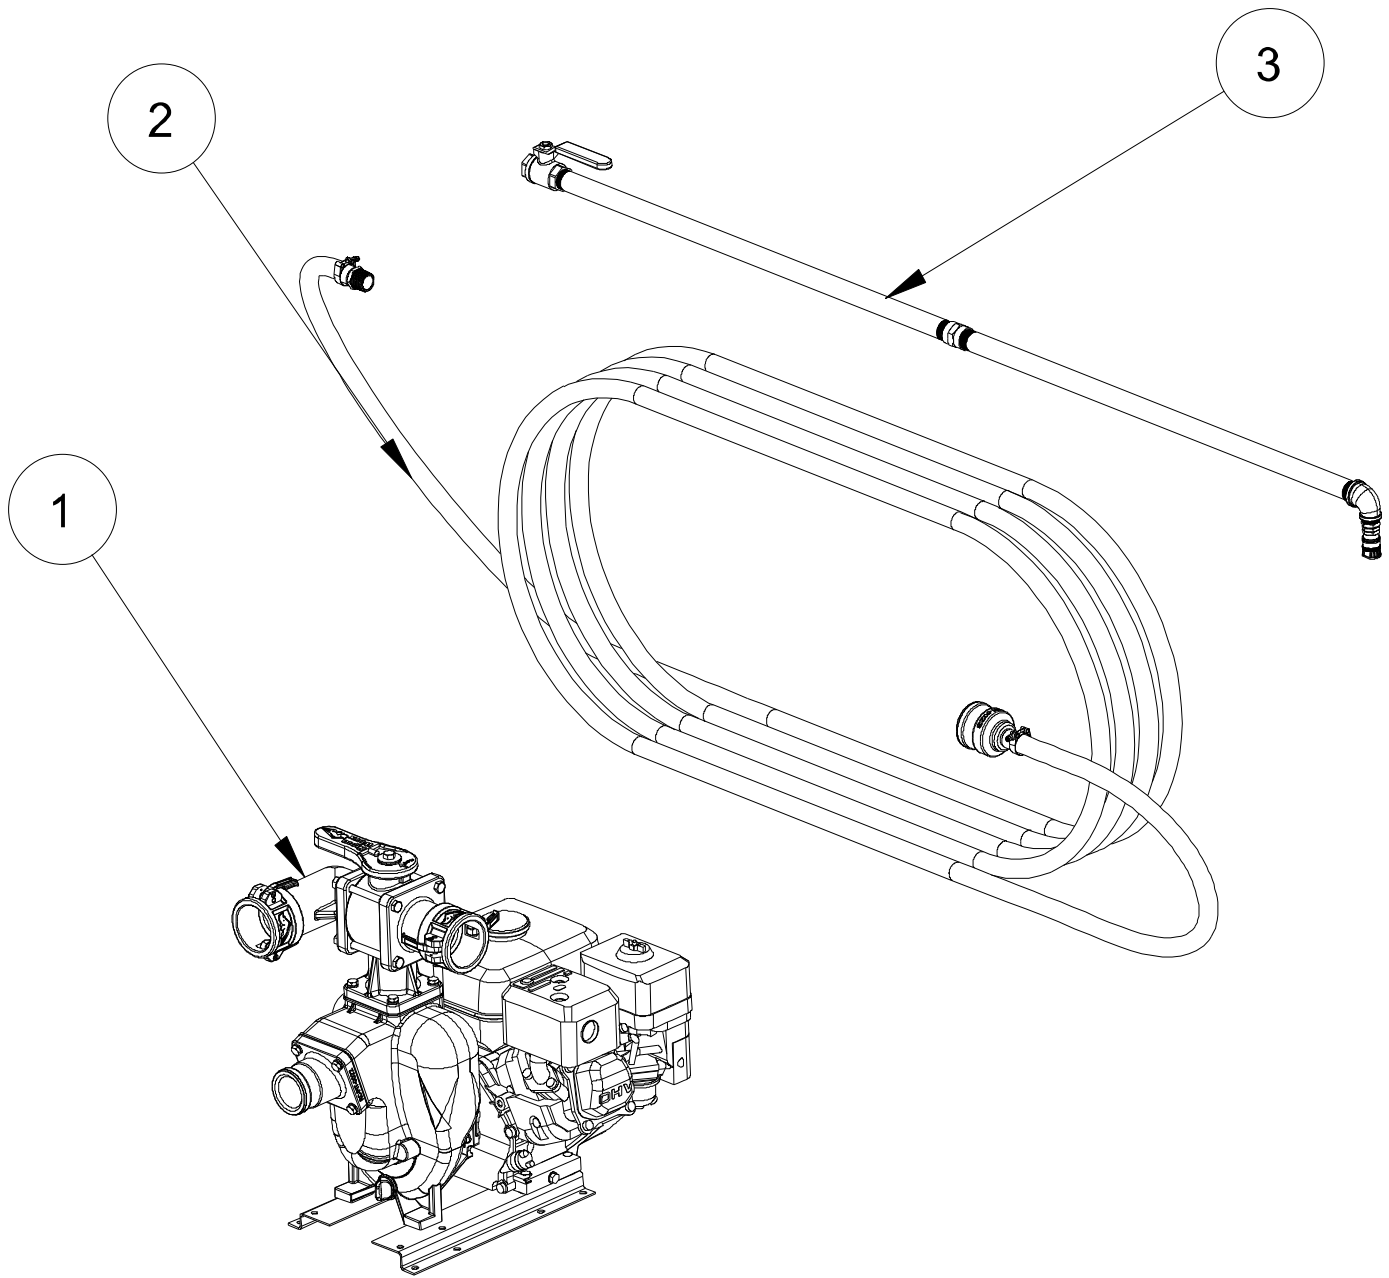

No	P/N	Qty	Description
1	RA-EPF-0003	1	Engine Pump Fittings Assembly - Pro
2	RA-HFA-0001	1	3/4" x 50' Spray Wand Hose Assembly
3	RK-SWA-0004	1	3/4" Commercial Spray Wand with Swivel Kit

RynoWorx		
P/N:	Model	Rev:
RK-SSY-0017	Sprayer Kit – Professional	1
Description:		
Engine: Honda		
Pump: Cast Iron