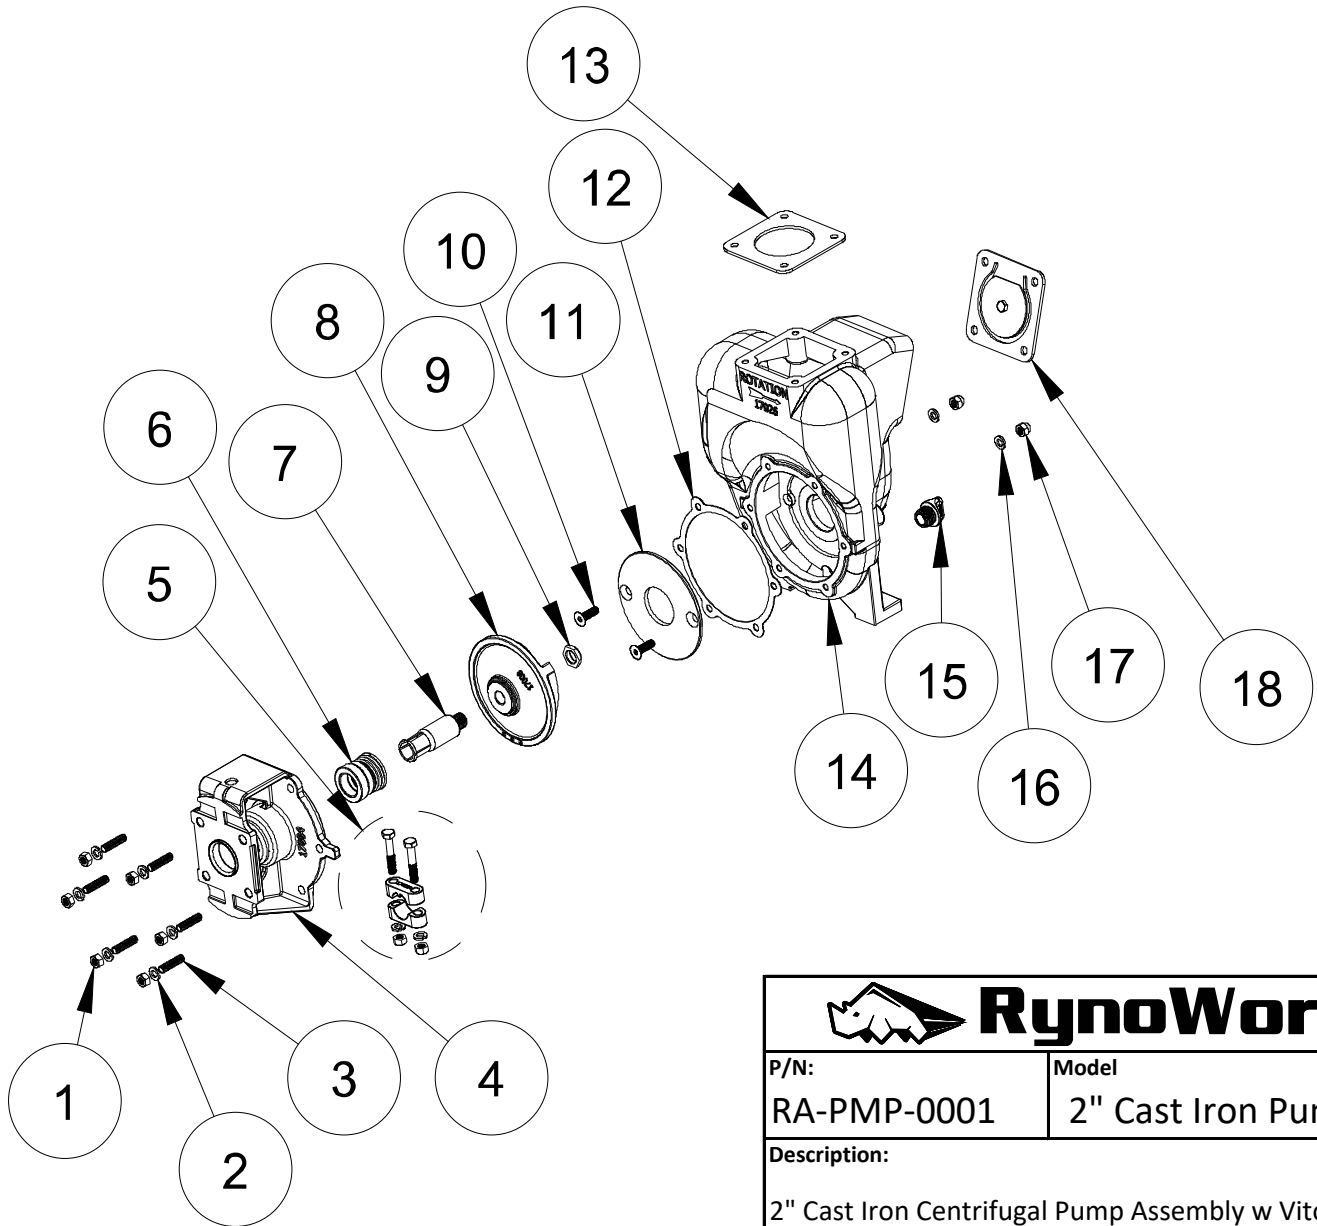

**RynoWorx**

MPN:  
RA-EPF-0003

Model:  
Engine Pump – Professional

Description:  
Engine: Honda  
Pump: Cast Iron

No	P/N	Qty	Description
1	RA-PMP-0001	1	2" Cast Iron Centrifugal Pump Assembly w Viton Seals
2	RC-FAB-0036	2	Pump /Engine Mounting bracket
3	RK-FAS-0104	1	Fastener Kit - Pump Seal Cover
4	RC-FAB-0211	1	Cast Iron Pump - Mechanical Seal Cover
5	RK-FAS-0031	1	Fastener Kit - Engine to Pump (Honda)
6	RK-FAS-0023	1	Fastener Kit - Pump/ Engine to Mounting Bracket
7	RA-ENG-0002	1	Honda GX160QX Gas Engine, 3/4" Keyed Shaft

 <b>RynoWorx</b>		
P/N:	Model	Rev:
RA-EPA-0003	Engine Pump - Pro	2
Description:		
Engine: Honda		
Pump: Cast Iron		

No	P/N	Description
1	RC-NUT-0008	5/16"-18 Nylock Nut-ZP
2	RC-WSH-0009	5/16" Split Lock Washer-ZP
3	RC-HDW-0021	Stud - 5/16" - 18x 1 1/4"
4	RC-FAB-0038	Adapter-Gas Engine
5	RC-CLM-0004	Clamp Assembly, 5/8, 3/4" Shaft
6	RC-GCM-0033	Viton/Tungsten Seal Assembly 3/4" shaft
7	RC-GCM-0034	Sleeve-Drive 3/4"
8	RC-FAB-0042	Impeller - Cast Iron Pump
9	RC-NUT-0013	Nut. Hex 5/8-18 UNF_RH
10	RC-HDW-0023	Flat Head 82° CSK. Screw
11	RC-FAB-0040	Wear Plate
12	RC-GSK-0015	Gasket-Adapter
13	RC-GSK-0030	2" Custom Pump Flange Gasket - Red SBR Dur 80 Fabric Finish
14	RC-FAB-0041	Pump Housing, Cast Iron
15	RC-GCM-0036	1/2" Drain Plug- Cast Iron Pump
16	RC-GSK-0017	Acorn Nut O-Ring
17	RC-NUT-0014	5/16"-18 Acorn Nut-ZP
18	RC-GSK-0014	Pump Flange Gasket - Pump Inlet Port