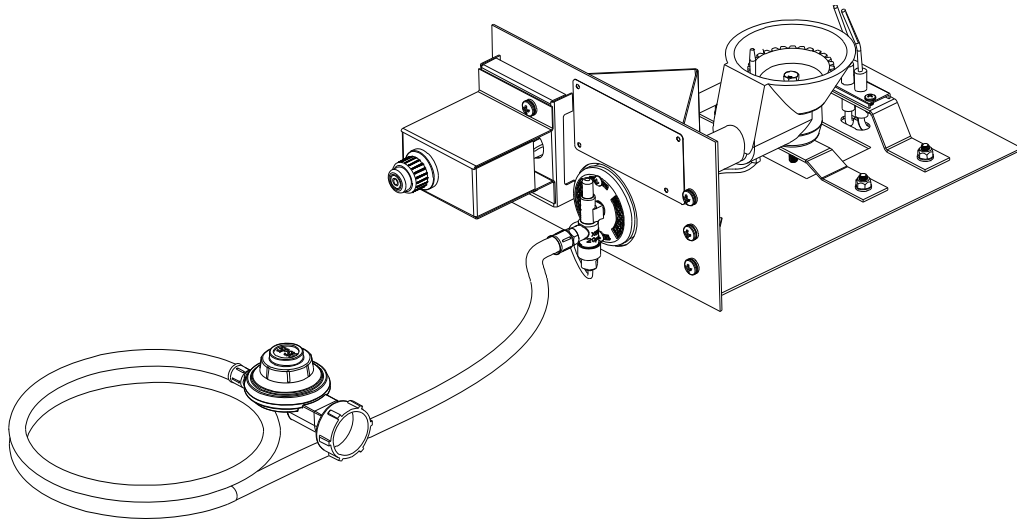

No	P/N	Description
1	RA-BAS-0031	Valve Control Arm Assembly (MA10- V3)
2	RA-BAS-0030	Shoe Control Arm Assembly (MA10-V3)
3	RC-FAB-0052	Upper Handle Bar - 10 Gallon MA - Drip Guard Version
4	RA-GCM-0066	On the Fly Agitation - Handle with Grip
5	RC-FAB-0054	On-the-Fly Agitation Horizontal Connection Bar
6	RC-FAB-0003	Lower Handle Bar - 10 Gallon Melter Applicator
7	RC-FAB-0009	Propane Tank Securing Chain
8	RC-FAB-0008	Tank Shelf - 10 Gallon Burner Style Melter Applicator
9	RC-FAB-0010	Thermometer Guard Bracket
10	RC-GCM-0010	Thermometer - 14" Probe - Shock Proof Liquid Filled
11	RA-BAS-0014	Lid Handle - Removable Assembly (10 Gallon MA)
12	RC-FAB-0056	Agitation Sweep Bar - MA10-Pro-V3
13	RC-FAB-0016	Hose Heat Shield
14	RA-BAS-0009	Burner Tray Complete Assembly
15	RA-BAS-0018	Caster Bracket with mounted Caster Sub-Asy (Right)
16	RA-BAS-0017	Caster Bracket with mounted Caster Sub-Asy (Left)
17	RA-BAS-0041	Shoe Sub-Assembly (MA10-V2)
18	RC-VLV-0002	Flow Valve for 10 Gallon Pro Melter - Version 2
19	RA-WHL-0008	Rear Wheel Assy with Bearings - Melter Applicator

RA-WHL-0008 - Rear Wheel with Bearings

RC-GCM-0010 - Thermometer - Shock Proof Glycerin Filled

RA-WHL-0005 - Front Caster with Wheel

RC-WHL-0014 - 4 Bolt Caster Swivel

RK-GCM-0050 - Torch Upgrade Kit with Propane Splitter

RA-BAS-0009 - Burner Tray Complete Assembly

RA-GCM-0005 - Electronic Ignitor Switch Assembly

RC-GCM-0004 - Ignitor Electrode Probe Assembly

RC-GCM-0029 - Propane Hose and Regulator for Burner

RC-GCM-0030 - Flame-Out Valve Assembly