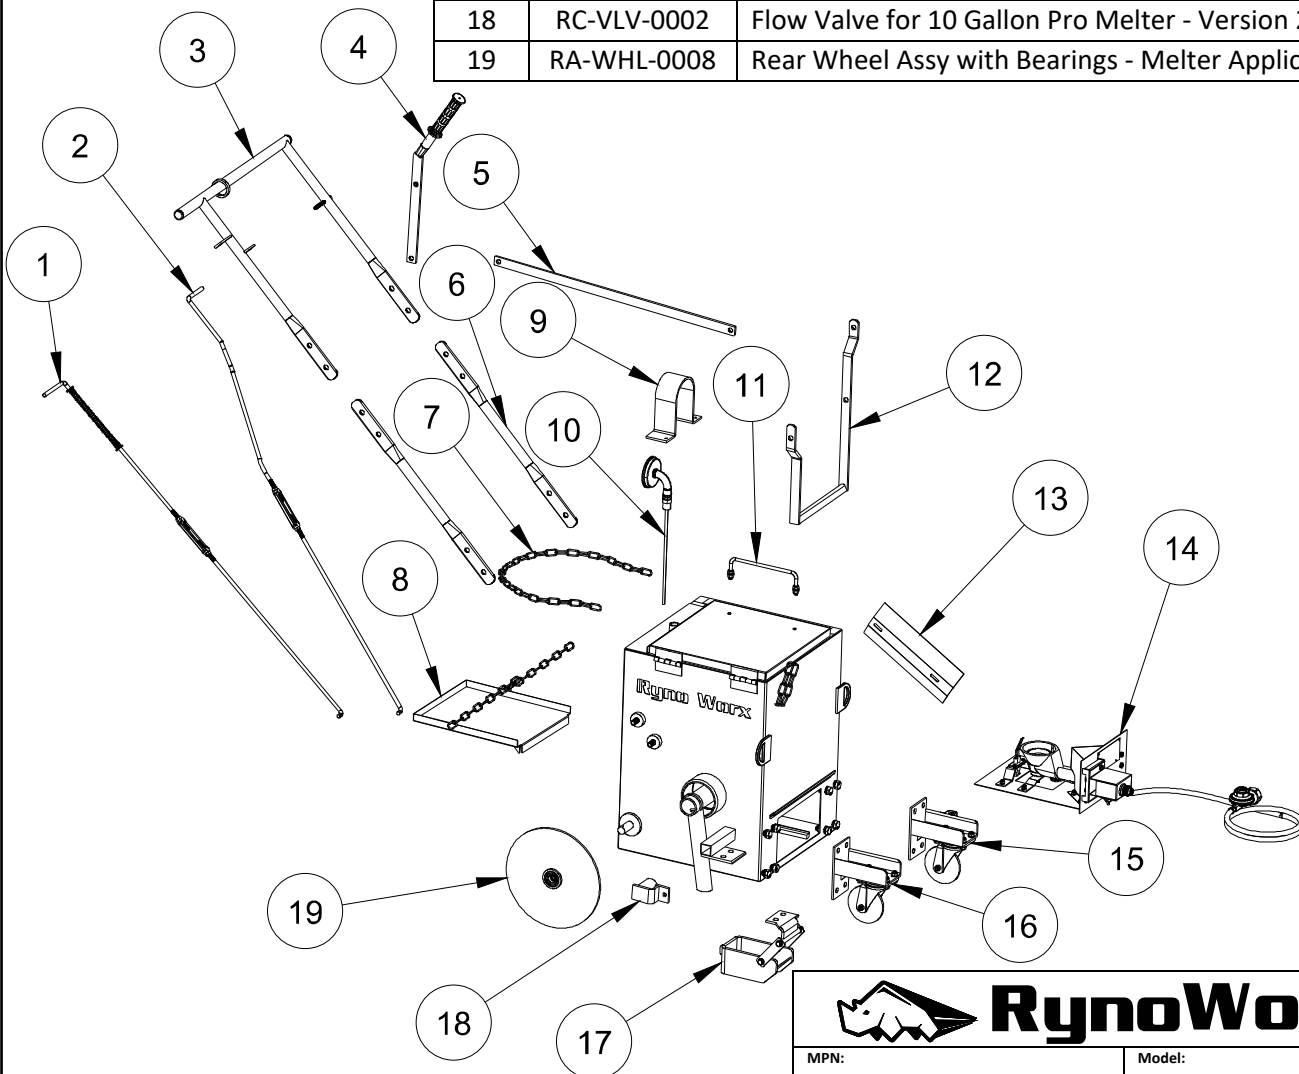

No	P/N	Description
1	RA-BAS-0031	Valve Control Arm Assembly (MA10- V3)
2	RA-BAS-0030	Shoe Control Arm Assembly (MA10-V3)
3	RC-FAB-0052	Upper Handle Bar - 10 Gallon MA - Drip Guard Version
4	RA-GCM-0066	On the Fly Agitation - Handle with Grip
5	RC-FAB-0054	On-the-Fly Agitation Horizontal Connection Bar
6	RC-FAB-0003	Lower Handle Bar - 10 Gallon Melter Applicator
7	RC-FAB-0009	Propane Tank Securing Chain
8	RC-FAB-0008	Tank Shelf - 10 Gallon Burner Style Melter Applicator
9	RC-FAB-0010	Thermometer Guard Bracket
10	RC-GCM-0010	Thermometer - 14" Probe - Shock Proof Liquid Filled
11	RA-BAS-0014	Lid Handle - Removable Assembly (10 Gallon MA)
12	RC-FAB-0056	Agitation Sweep Bar - MA10-Pro-V3
13	RC-FAB-0016	Hose Heat Shield
14	RA-BAS-0009	Burner Tray Complete Assembly
15	RA-BAS-0018	Caster Bracket with mounted Caster Sub-Asy (Right)
16	RA-BAS-0017	Caster Bracket with mounted Caster Sub-Asy (Left)
17	RA-BAS-0041	Shoe Sub-Assembly (MA10-V2)
18	RC-VLV-0002	Flow Valve for 10 Gallon Pro Melter - Version 2
19	RA-WHL-0008	Rear Wheel Assy with Bearings - Melter Applicator

**RynoWorx**

MPN:  
RA-MLT-0005

Model:  
RY10MA-PRO

Description:  
10 Gallon Direct Fire Melter Applicator Burner  
Model with Flame-Out Sensor

RC-VLV-0002 - Flow Valve

RC-BRG-0001 - Wheel Bearing for Melter Applicator Rear Wheel

RA-WHL-0008 - Rear Wheel with Bearings

RC-GCM-0010 - Thermometer - Shock Proof Glycerin Filled

RA-WHL-0005 - Front Caster with Wheel

RC-WHL-0014 - 4 Bolt Caster Swivel

RK-GCM-0050 - Torch Upgrade Kit with Propane Splitter

RA-BAS-0009 - Burner Tray Complete Assembly

RA-GCM-0005 - Electronic Ignitor Switch Assembly

RC-GCM-0004 - Ignitor Electrode Probe Assembly

RC-GCM-0029 - Propane Hose and Regulator for Burner

RC-GCM-0030 - Flame-Out Valve Assembly