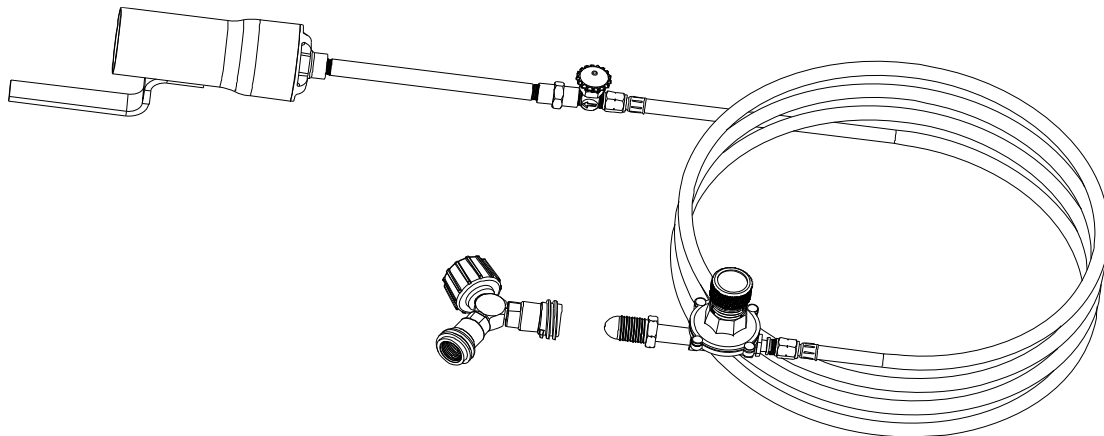

**RynoWorx**

MPN:  
RA-MLT-0005

Model:  
RY10MA-PRO

Description:  
10 Gallon Direct Fire Melter Applicator Burner  
Model with Flame-Out Sensor

RC-VLV-0002 - Flow Valve

RC-BRG-0001 - Wheel Bearing for Melter Applicator Rear Wheel

RA-WHL-0008 - Rear Wheel with Bearings

RC-GCM-0010 - Thermometer - Shock Proof Glycerin Filled

RA-WHL-0005 - Front Caster with Wheel

RC-WHL-0014 - 4 Bolt Caster Swivel

RK-GCM-0050 - Torch Upgrade Kit with Propane Splitter

RA-BAS-0009 - Burner Tray Complete Assembly

RA-GCM-0005 - Electronic Ignitor Switch Assembly

RC-GCM-0004 - Ignitor Electrode Probe Assembly

RC-GCM-0029 - Propane Hose and Regulator for Burner

RC-GCM-0030 - Flame-Out Valve Assembly