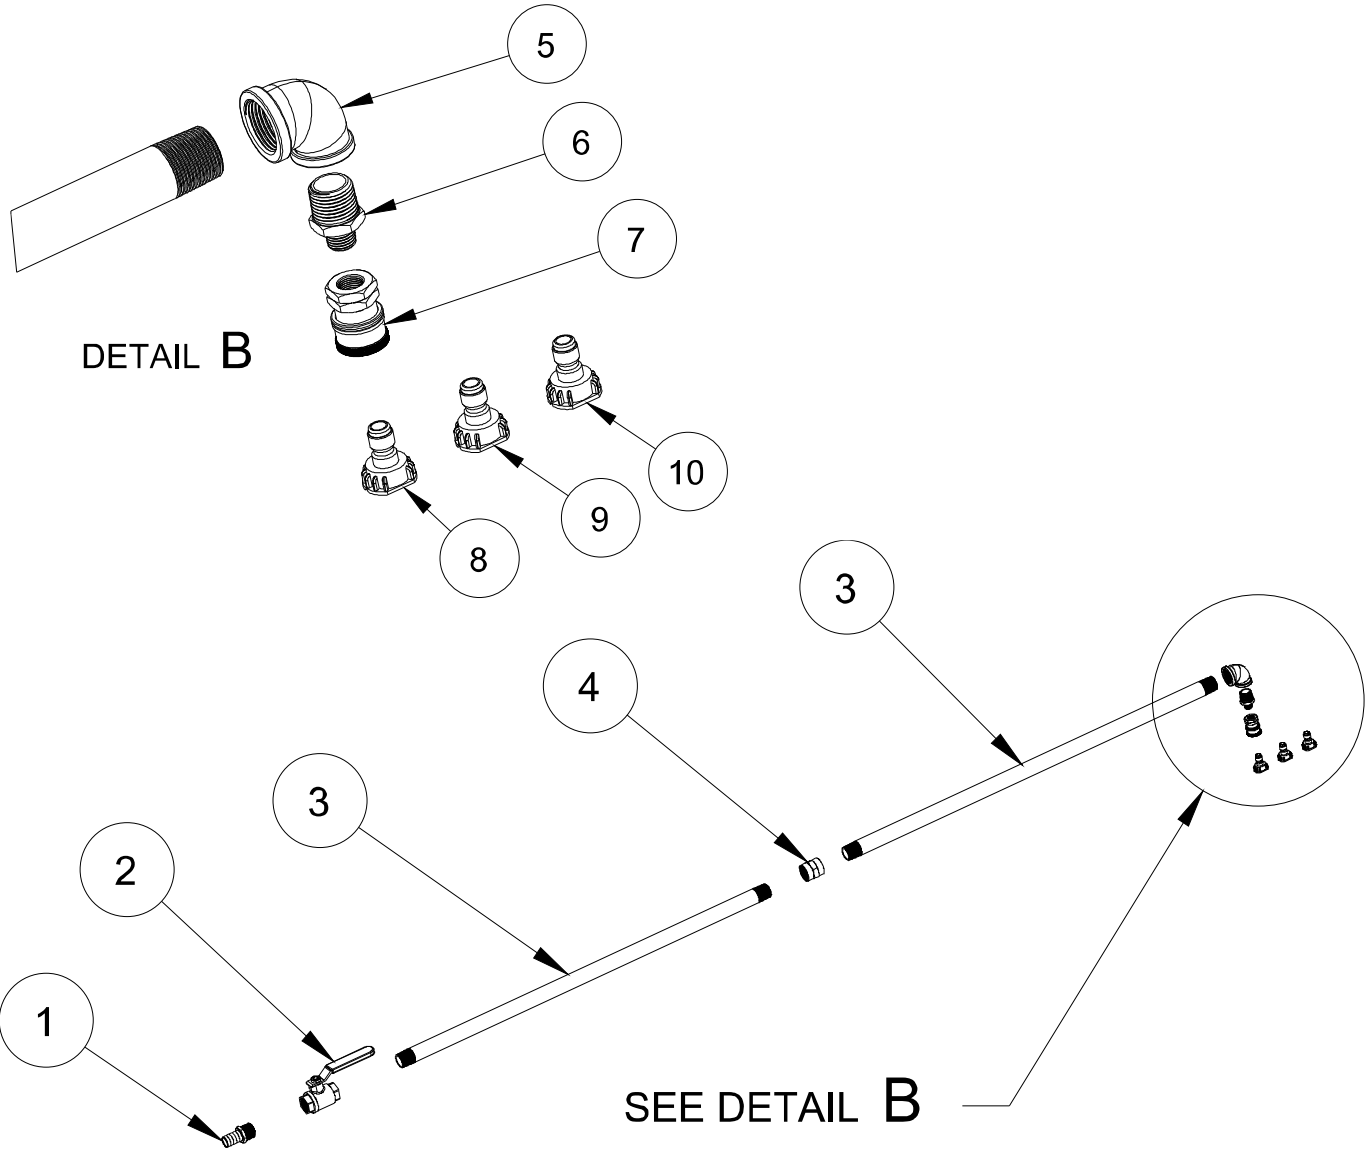

No	P/N	Description
1	RK-FAS-0028	Fastener Kit - Aluminum Pump Intake Flange
2	RC-FIT-0045	2" Male Camlock to Aluminum Pump Flange
3	RC-GSK-0025	Aluminum Pump Intake Gasket
4	RA-EPA-0006	Engine Pump Assembly - Base
5	RC-GSK-0024	Aluminum Pump Outlet Gasket
6	RK-FAS-0029	Fastener Kit - Aluminum Pump Outlet Flange Adapter
7	RC-FIT-0046	Aluminum Pump To 3 Way Valve Flange Adapter
8	RC-GSK-0030	2" Custom Pump Flange Gasket - Red SBR Dur 80 Fabric Finish
9	RK-FAS-0038	Fastener Kit - Aluminum Pump Flange with Braces
10	RA-VLV-0010	3 Way 2" Straight-90° Female Camlock Flange Valve

RynoWorx

MPN:
RA-EPF-0002

Model:
Engine Pump – Base

Description:
Engine: Launtop
Pump: Aluminum

No	P/N	Description
1	RC-FAB-0058	Aluminum Pump Rear Housing
2	RC-GSK-0021	Aluminum Pump Housing Seal
3	RC-GCM-0047	Aluminum Pump Mechanical Seal/Ceramic
4	RC-FAB-0059	Aluminum Pump Impeller
5	RC-FAB-0060	Eddy Shell
6	RC-GSK-0022	Eddy Shell Seal
7	RC-GSK-0024	Aluminum Pump Outlet Gasket
8	RC-FAB-0061	Aluminum Pump Front Housing
9	RC-GSK-0025	Aluminum Pump Intake Gasket
10	RC-GSK-0023	Aluminum Pump Plug O-Ring
11	RC-GCM-0048	Aluminum Pump Plug

 RynoWorx		
P/N:	Model	Rev:
RA-PMP-0002	2" Aluminum Pump	1
Description: 2" Aluminum Centrifugal Pump Assembly w Ceramic Seals		

No	P/N	Description
1	RC-FIT-0025	3/4" Barb to 3/4" NPT Swivel Fitting
2	RC-VLV-0009	3/4" NPT Brass Full Port Ball Valve
3	RC-PIP-0003	30" - 3/4" Threaded NPT Aluminum Tube
4	RC-FIT-0010	3/4" NPT Brass Coupler
5	RC-FIT-0011	90° Female 3/4" to 1/2" NPT Elbow
6	RC-FIT-0012	1/2" to 1/4" NPT Brass Nipple
7	RC-FIT-0013	1/4" NPT Quick Connector
8	RC-STP-0002	Quick Connect Spray Tip (2 GPM)
9	RC-STP-0003	Quick Connect Spray Tip (3 GPM)
10	RC-STP-0004	Quick Connect Spray Tip (4 GPM)

 Ryno Worx	
MPN: RK-SWA-0004	Model: Spray Wand – Ball Valve
Description: 3/4" Commercial Spray Wand Assembly with Swivel	