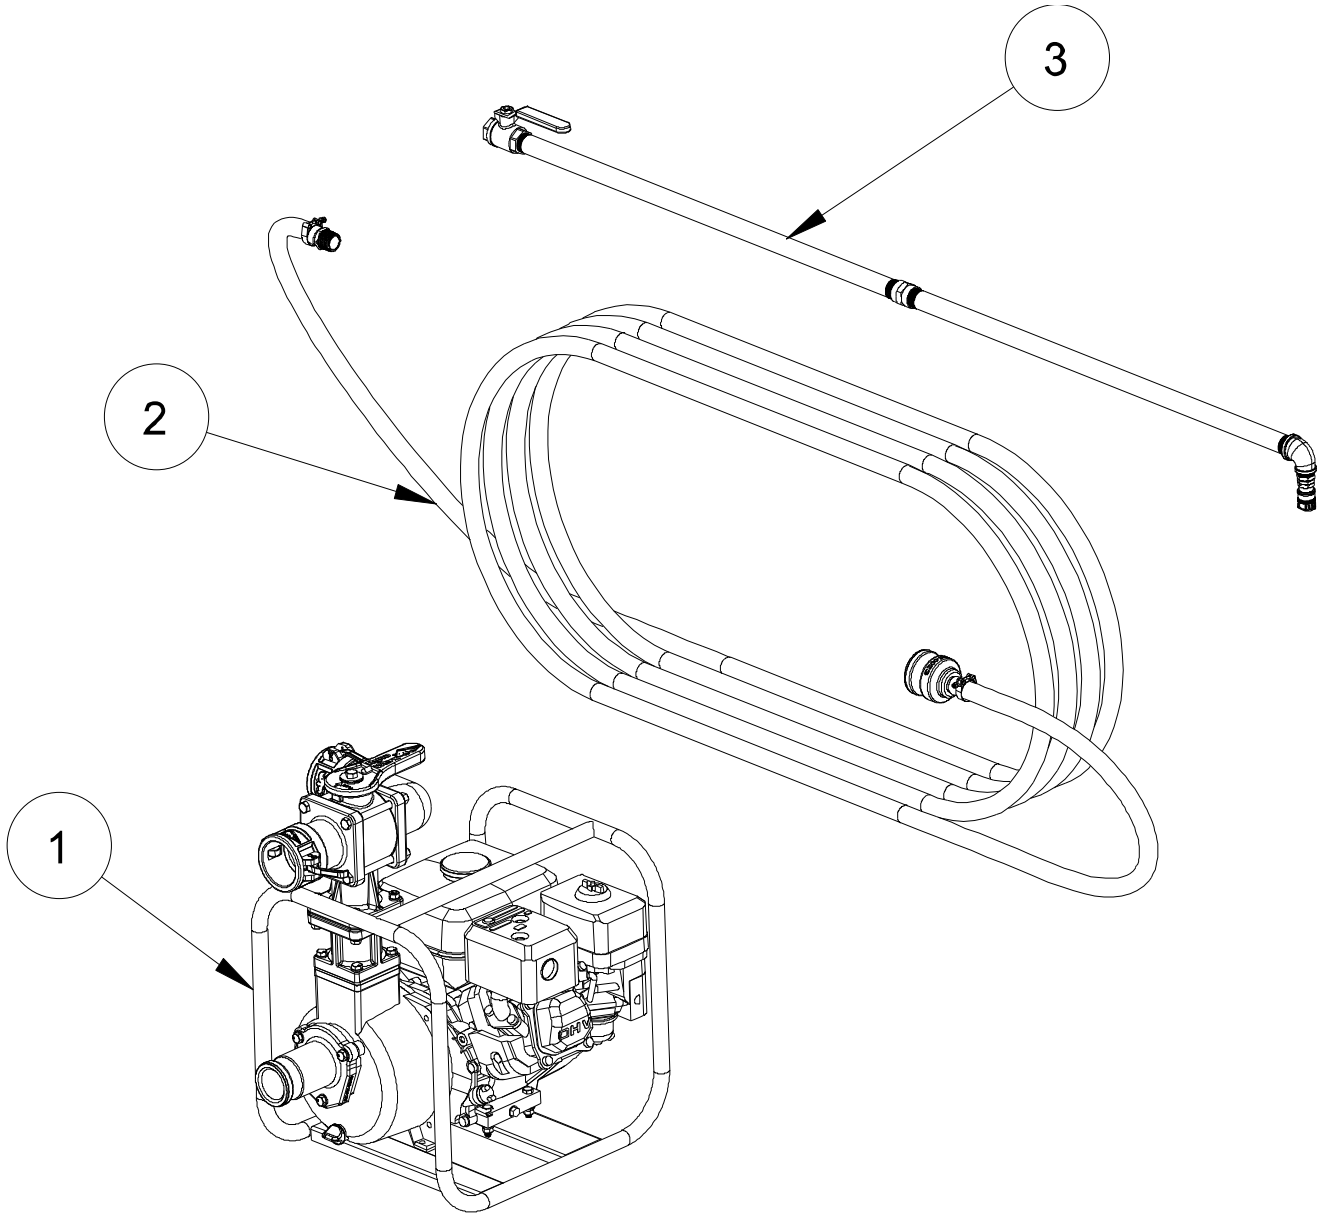

No	P/N	Qty	Description
1	RA-EPF-0002	1	Engine Pump Fittings Assembly - Base Portable
2	RA-HFA-0001	1	3/4" x 50' Spray Wand Hose Assembly
3	RK-SWA-0004	1	3/4" Commercial Spray Wand with Swivel Kit

 RynoWorx		
P/N:	Model	Rev:
RK-SSY-0015	Sprayer Kit – Base	1
Description:		
Engine: Launtop		
Pump: Aluminum		

No	P/N	Description
1	RK-FAS-0028	Fastener Kit - Aluminum Pump Intake Flange
2	RC-FIT-0045	2" Male Camlock to Aluminum Pump Flange
3	RC-GSK-0025	Aluminum Pump Intake Gasket
4	RA-EPA-0006	Engine Pump Assembly - Base
5	RC-GSK-0024	Aluminum Pump Outlet Gasket
6	RK-FAS-0029	Fastener Kit - Aluminum Pump Outlet Flange Adapter
7	RC-FIT-0046	Aluminum Pump To 3 Way Valve Flange Adapter
8	RC-GSK-0030	2" Custom Pump Flange Gasket - Red SBR Dur 80 Fabric Finish
9	RK-FAS-0038	Fastener Kit - Aluminum Pump Flange with Braces
10	RA-VLV-0010	3 Way 2" Straight-90° Female Camlock Flange Valve

 RynoWorx		
P/N:	Model	Rev:
RA-PMP-0002	2" Aluminum Pump	1
Description: 2" Aluminum Centrifugal Pump Assembly w Ceramic Seals		

No	P/N	Description
1	RC-FIT-0025	3/4" Barb to 3/4" NPT Swivel Fitting
2	RC-VLV-0009	3/4" NPT Brass Full Port Ball Valve
3	RC-PIP-0003	30" - 3/4" Threaded NPT Aluminum Tube
4	RC-FIT-0010	3/4" NPT Brass Coupler
5	RC-FIT-0011	90° Female 3/4" to 1/2" NPT Elbow
6	RC-FIT-0012	1/2" to 1/4" NPT Brass Nipple
7	RC-FIT-0013	1/4" NPT Quick Connector
8	RC-STP-0002	Quick Connect Spray Tip (2 GPM)
9	RC-STP-0003	Quick Connect Spray Tip (3 GPM)
10	RC-STP-0004	Quick Connect Spray Tip (4 GPM)