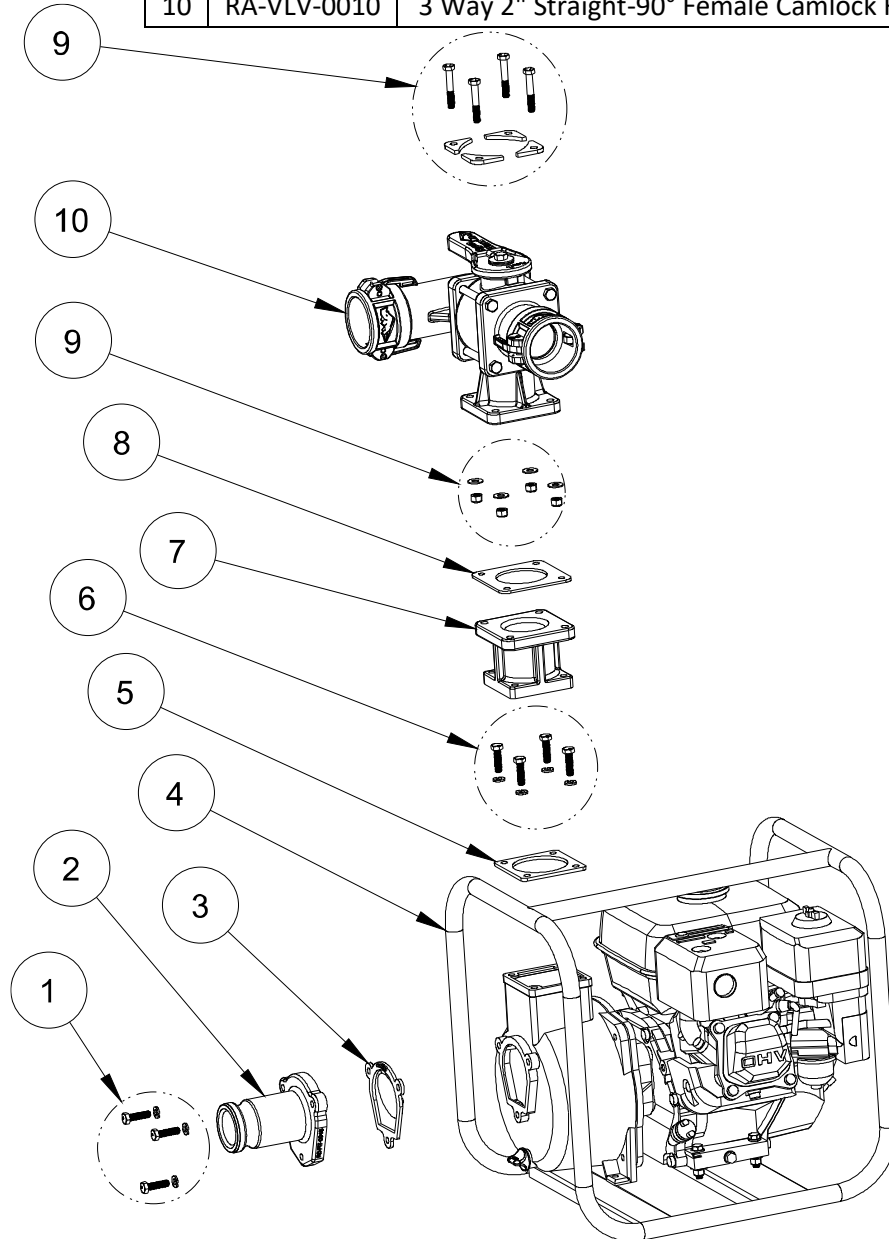

No	P/N	Qty	Description
1	RA-EPF-0002	1	Engine Pump Fittings Assembly - Base Portable
2	RA-HFA-0001	1	3/4" x 50' Spray Wand Hose Assembly
3	RK-SWA-0004	1	3/4" Commercial Spray Wand with Swivel Kit

 RynoWorx		
P/N:	Model	Rev:
RK-SSY-0015	Sprayer Kit – Base	1
Description:		
Engine: Launtop		
Pump: Aluminum		

No	P/N	Description
1	RK-FAS-0028	Fastener Kit - Aluminum Pump Intake Flange
2	RC-FIT-0045	2" Male Camlock to Aluminum Pump Flange
3	RC-GSK-0025	Aluminum Pump Intake Gasket
4	RA-EPA-0006	Engine Pump Assembly - Base
5	RC-GSK-0024	Aluminum Pump Outlet Gasket
6	RK-FAS-0029	Fastener Kit - Aluminum Pump Outlet Flange Adapter
7	RC-FIT-0046	Aluminum Pump To 3 Way Valve Flange Adapter
8	RC-GSK-0030	2" Custom Pump Flange Gasket - Red SBR Dur 80 Fabric Finish
9	RK-FAS-0038	Fastener Kit - Aluminum Pump Flange with Braces
10	RA-VLV-0010	3 Way 2" Straight-90° Female Camlock Flange Valve

 RynoWorx		
P/N:	Model	Rev:
RA-PMP-0002	2" Aluminum Pump	1
Description: 2" Aluminum Centrifugal Pump Assembly w Ceramic Seals		

No	P/N	Description
1	RC-FIT-0025	3/4" Barb to 3/4" NPT Swivel Fitting
2	RC-VLV-0009	3/4" NPT Brass Full Port Ball Valve
3	RC-PIP-0003	30" - 3/4" Threaded NPT Aluminum Tube
4	RC-FIT-0010	3/4" NPT Brass Coupler
5	RC-FIT-0011	90° Female 3/4" to 1/2" NPT Elbow
6	RC-FIT-0012	1/2" to 1/4" NPT Brass Nipple
7	RC-FIT-0013	1/4" NPT Quick Connector
8	RC-STP-0002	Quick Connect Spray Tip (2 GPM)
9	RC-STP-0003	Quick Connect Spray Tip (3 GPM)
10	RC-STP-0004	Quick Connect Spray Tip (4 GPM)