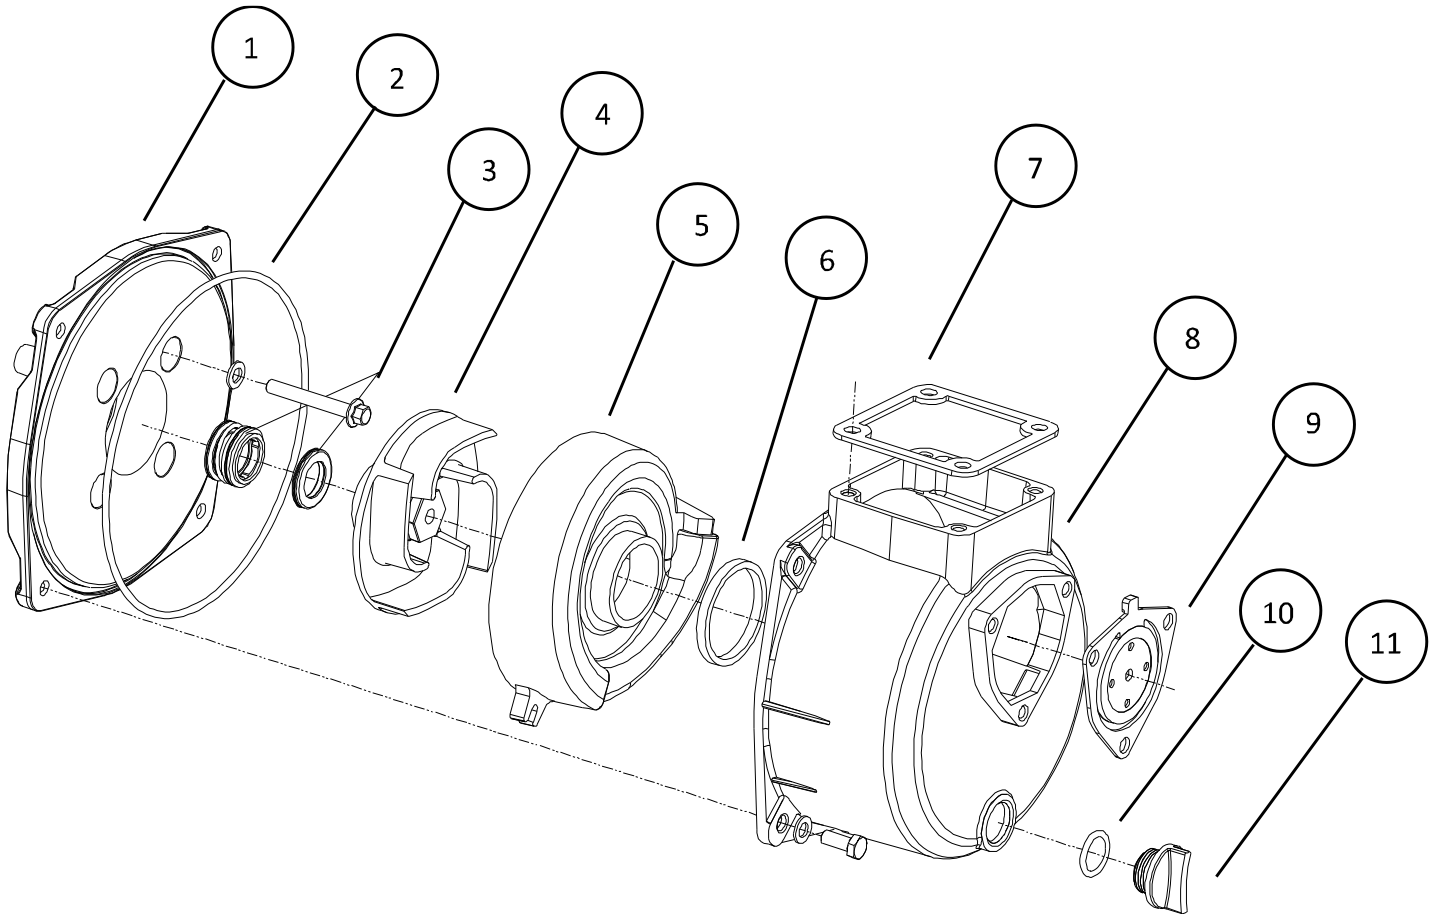

No	P/N	Description
1	RK-FAS-0028	Fastener Kit - Aluminum Pump Intake Flange
2	RC-FIT-0045	2" Male Camlock to Aluminum Pump Flange
3	RC-GSK-0025	Aluminum Pump Intake Gasket
4	RA-EPA-0006	Engine Pump Assembly - Base
5	RC-GSK-0024	Aluminum Pump Outlet Gasket
6	RK-FAS-0029	Fastener Kit - Aluminum Pump Outlet Flange Adapter
7	RC-FIT-0046	Aluminum Pump To 3 Way Valve Flange Adapter
8	RC-GSK-0030	2" Custom Pump Flange Gasket - Red SBR Dur 80 Fabric Finish
9	RK-FAS-0038	Fastener Kit - Aluminum Pump Flange with Braces
10	RA-VLV-0010	3 Way 2" Straight-90° Female Camlock Flange Valve

RynoWorx

MPN:
RA-EPF-0002

Model:
Engine Pump – Base

Description:
Engine: Launtop
Pump: Aluminum

No	P/N	Description
1	RC-FAB-0058	Aluminum Pump Rear Housing
2	RC-GSK-0021	Aluminum Pump Housing Seal
3	RC-GCM-0047	Aluminum Pump Mechanical Seal/Ceramic
4	RC-FAB-0059	Aluminum Pump Impeller
5	RC-FAB-0060	Eddy Shell
6	RC-GSK-0022	Eddy Shell Seal
7	RC-GSK-0024	Aluminum Pump Outlet Gasket
8	RC-FAB-0061	Aluminum Pump Front Housing
9	RC-GSK-0025	Aluminum Pump Intake Gasket
10	RC-GSK-0023	Aluminum Pump Plug O-Ring
11	RC-GCM-0048	Aluminum Pump Plug

 RynoWorx		
P/N:	Model	Rev:
RA-PMP-0002	2" Aluminum Pump	1
Description: 2" Aluminum Centrifugal Pump Assembly w Ceramic Seals		

No	P/N	Description
1	RC-FIT-0025	3/4" Barb to 3/4" NPT Swivel Fitting
2	RC-VLV-0009	3/4" NPT Brass Full Port Ball Valve
3	RC-PIP-0003	30" - 3/4" Threaded NPT Aluminum Tube
4	RC-FIT-0010	3/4" NPT Brass Coupler
5	RC-FIT-0011	90° Female 3/4" to 1/2" NPT Elbow
6	RC-FIT-0012	1/2" to 1/4" NPT Brass Nipple
7	RC-FIT-0013	1/4" NPT Quick Connector
8	RC-STP-0002	Quick Connect Spray Tip (2 GPM)
9	RC-STP-0003	Quick Connect Spray Tip (3 GPM)
10	RC-STP-0004	Quick Connect Spray Tip (4 GPM)