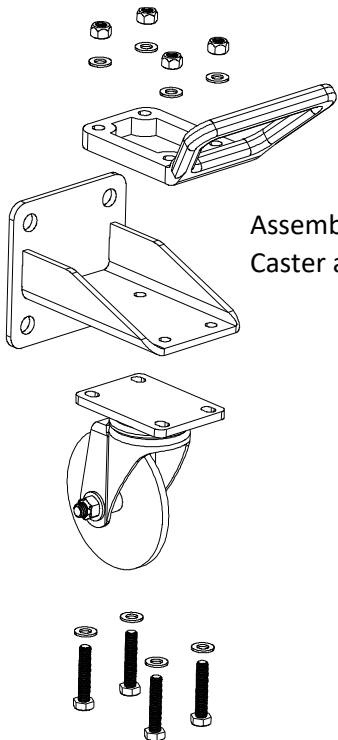

No	P/N	Qty	Description
1	RC-FAB-0148	2	Lift Handle - RY10MA-Elite
2	RK-FAS-0063	2	Fastener Kit - Caster Bracket with Lift Handles

Assembly Diagram:
Caster and mounting bracket not included.

RynoWorx

P/N:
RK-LFT-0001

Rev:
1

Description:
Lift Handles Upgrade Kit - Set of 2