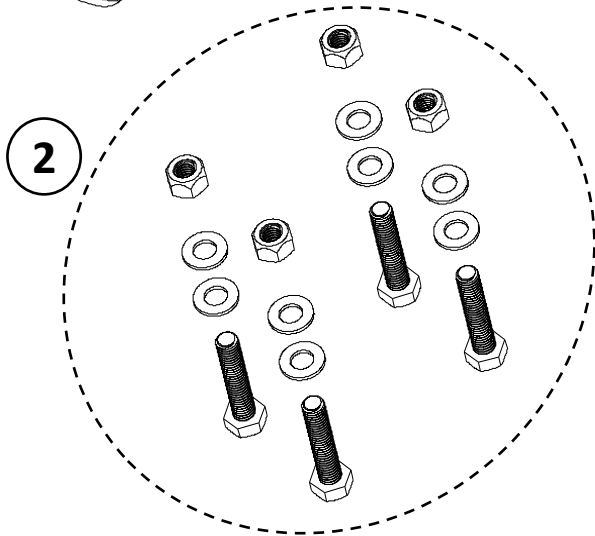

No	P/N	Qty	Description
1	RC-FAB-0148	2	Lift Handle - RY10MA-Elite
2	RK-FAS-0063	2	Fastener Kit - Caster Bracket with Lift Handles

Assembly Diagram:
Caster and mounting bracket not included.

RynoWorx

P/N:
RK-LFT-0001

Rev:
1

Description:
Lift Handles Upgrade Kit - Set of 2