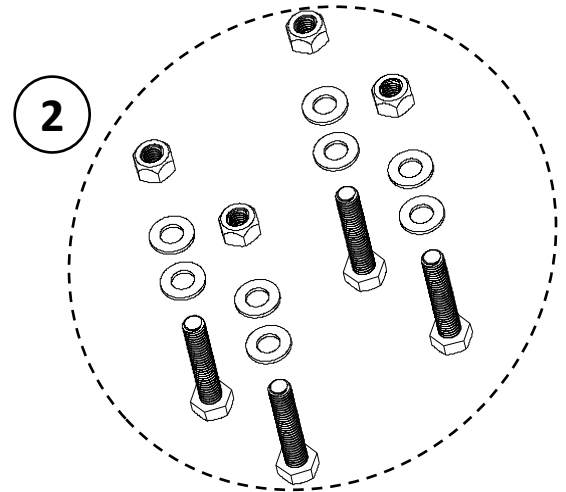

No	P/N	Qty	Description
1	RC-FAB-0148	2	Lift Handle - RY10MA-Elite
2	RK-FAS-0063	2	Fastener Kit - Caster Bracket with Lift Handles

Assembly Diagram:
Caster and mounting bracket not included.

RynoWorx

P/N:
RK-LFT-0001

Rev:
1

Description:
Lift Handles Upgrade Kit - Set of 2