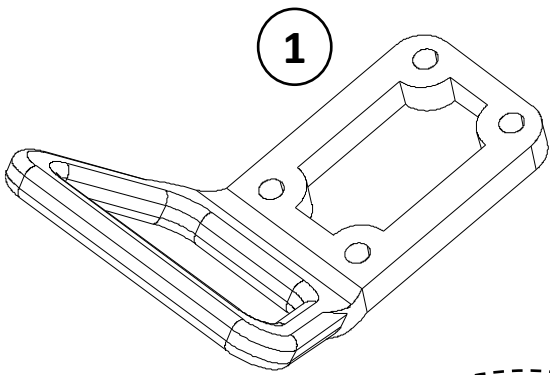

No	P/N	Qty	Description
1	RC-FAB-0148	2	Lift Handle - RY10MA-Elite
2	RK-FAS-0063	2	Fastener Kit - Caster Bracket with Lift Handles

Assembly Diagram:
Caster and mounting bracket not included.

RynoWorx

P/N:
RK-LFT-0001

Rev:
1

Description:
Lift Handles Upgrade Kit - Set of 2