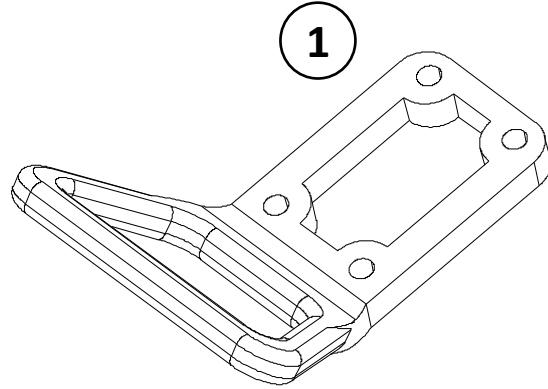

No	P/N	Qty	Description
1	RC-FAB-0148	2	Lift Handle - RY10MA-Elite
2	RK-FAS-0063	2	Fastener Kit - Caster Bracket with Lift Handles

Assembly Diagram:
Caster and mounting bracket not included.

RynoWorx

P/N:
RK-LFT-0001

Rev:
1

Description:
Lift Handles Upgrade Kit - Set of 2