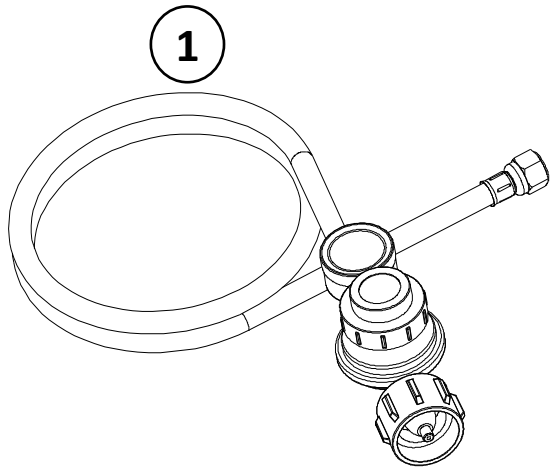

No	P/N	Qty	Description
1	RC-GCM-0068	1	Regulator and Hose - 0 - 30 Psi with Pressure Gauge (3 m)
2	RC-GCM-0016	1	Torch for Melter Applicator with Valve
3	RC-GCM-0049	1	Propane Tank Y Splitter / Adaptor

RynoWorx

P/N:
RK-GCM-0050

Rev:
1

Description:
Torch Upgrade Kit with Splitter