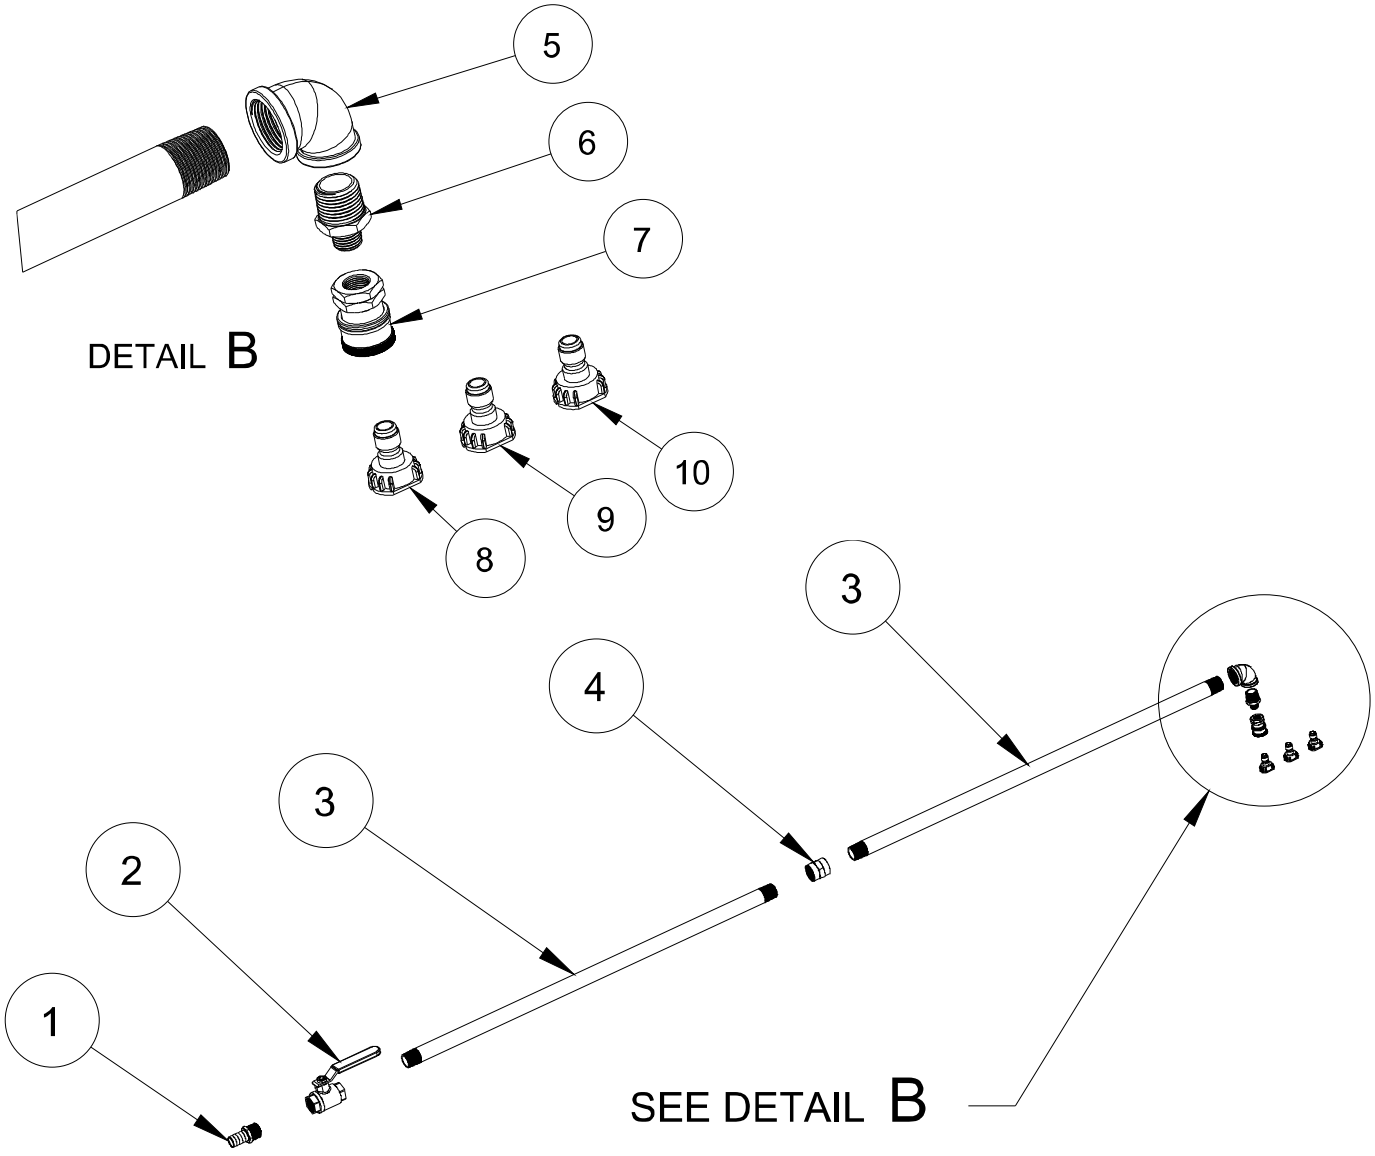

Engine: Launtop

Pump: Aluminum

No	P/N	Description
1	RK-FAS-0028	Fastener Kit - Aluminum Pump Intake Flange
2	RC-FIT-0045	2" Male Camlock to Aluminum Pump Flange
3	RC-GSK-0025	Aluminum Pump Intake Gasket
4	RA-EPA-0006	Engine Pump Assembly - Base
5	RC-GSK-0024	Aluminum Pump Outlet Gasket
6	RK-FAS-0029	Fastener Kit - Aluminum Pump Outlet Flange Adapter
7	RC-FIT-0046	Aluminum Pump To 3 Way Valve Flange Adapter
8	RC-GSK-0030	2" Custom Pump Flange Gasket - Red SBR Dur 80 Fabric Finish
9	RK-FAS-0038	Fastener Kit - Aluminum Pump Flange with Braces
10	RA-VLV-0010	3 Way 2" Straight-90° Female Camlock Flange Valve

RynoWorx

MPN:
RA-EPF-0002

Model:
Engine Pump – Base

Description:
Engine: Launtop
Pump: Aluminum

No	P/N	Description
1	RC-FAB-0058	Aluminum Pump Rear Housing
2	RC-GSK-0021	Aluminum Pump Housing Seal
3	RC-GCM-0047	Aluminum Pump Mechanical Seal/Ceramic
4	RC-FAB-0059	Aluminum Pump Impeller
5	RC-FAB-0060	Eddy Shell
6	RC-GSK-0022	Eddy Shell Seal
7	RC-GSK-0024	Aluminum Pump Outlet Gasket
8	RC-FAB-0061	Aluminum Pump Front Housing
9	RC-GSK-0025	Aluminum Pump Intake Gasket
10	RC-GSK-0023	Aluminum Pump Plug O-Ring
11	RC-GCM-0048	Aluminum Pump Plug

 RynoWorx		
P/N:	Model	Rev:
RA-PMP-0002	2" Aluminum Pump	1
Description: 2" Aluminum Centrifugal Pump Assembly w Ceramic Seals		

No	P/N	Description
1	RC-FIT-0025	3/4" Barb to 3/4" NPT Swivel Fitting
2	RC-VLV-0009	3/4" NPT Brass Full Port Ball Valve
3	RC-PIP-0003	30" - 3/4" Threaded NPT Aluminum Tube
4	RC-FIT-0010	3/4" NPT Brass Coupler
5	RC-FIT-0011	90° Female 3/4" to 1/2" NPT Elbow
6	RC-FIT-0012	1/2" to 1/4" NPT Brass Nipple
7	RC-FIT-0013	1/4" NPT Quick Connector
8	RC-STP-0002	Quick Connect Spray Tip (2 GPM)
9	RC-STP-0003	Quick Connect Spray Tip (3 GPM)
10	RC-STP-0004	Quick Connect Spray Tip (4 GPM)