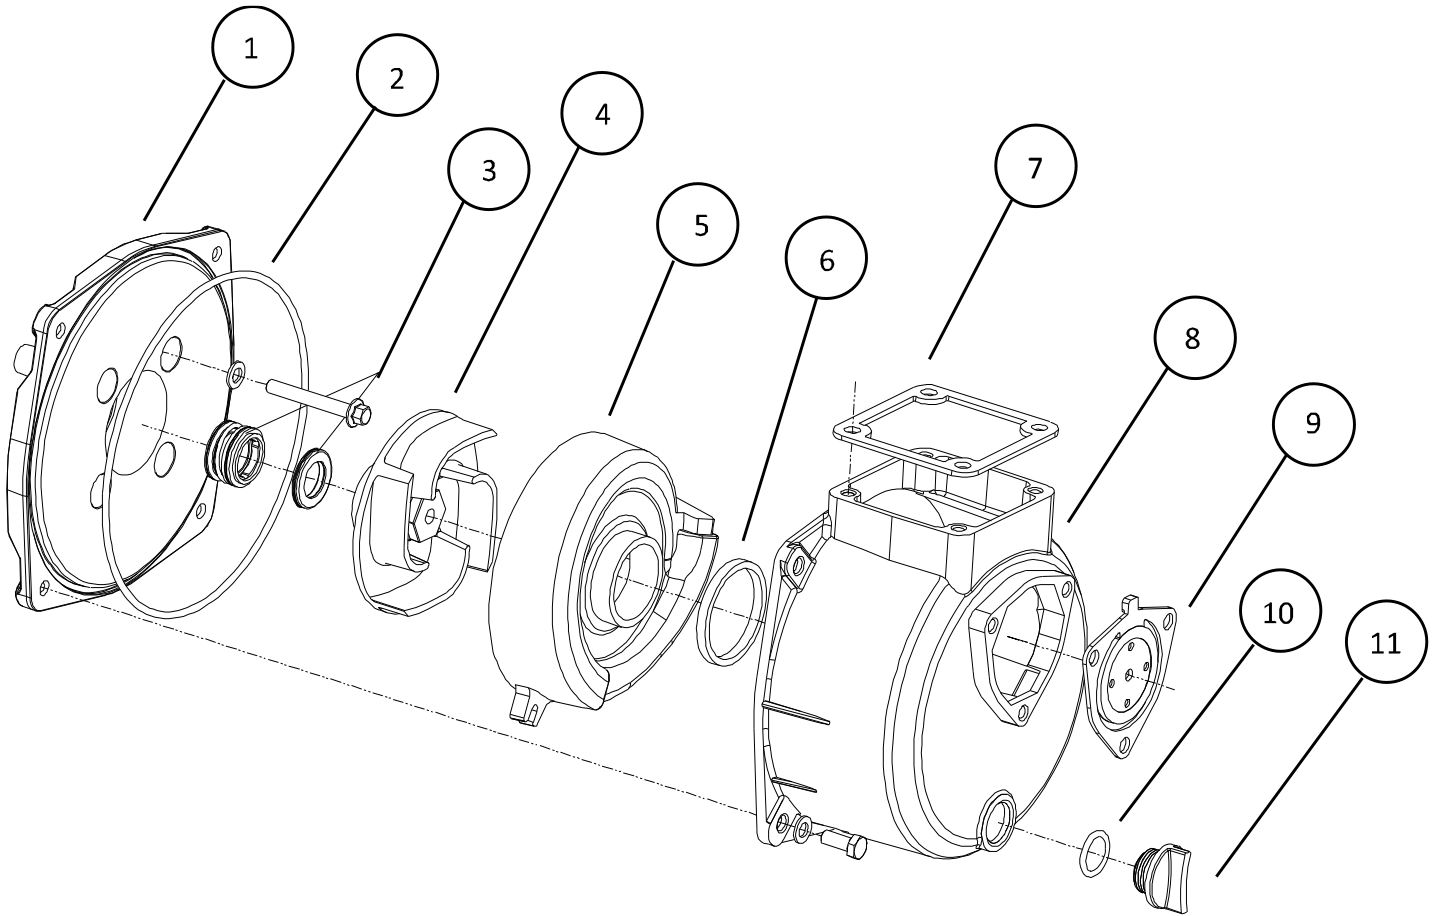

Engine: Launtop

Pump: Aluminum

No	P/N	Description
1	RK-FAS-0028	Fastener Kit - Aluminum Pump Intake Flange
2	RC-FIT-0045	2" Male Camlock to Aluminum Pump Flange
3	RC-GSK-0025	Aluminum Pump Intake Gasket
4	RA-EPA-0006	Engine Pump Assembly - Base
5	RC-GSK-0024	Aluminum Pump Outlet Gasket
6	RK-FAS-0029	Fastener Kit - Aluminum Pump Outlet Flange Adapter
7	RC-FIT-0046	Aluminum Pump To 3 Way Valve Flange Adapter
8	RC-GSK-0030	2" Custom Pump Flange Gasket - Red SBR Dur 80 Fabric Finish
9	RK-FAS-0038	Fastener Kit - Aluminum Pump Flange with Braces
10	RA-VLV-0010	3 Way 2" Straight-90° Female Camlock Flange Valve

RynoWorx

MPN:
RA-EPF-0002

Model:
Engine Pump – Base

Description:
Engine: Launtop
Pump: Aluminum

No	P/N	Description
1	RC-FAB-0058	Aluminum Pump Rear Housing
2	RC-GSK-0021	Aluminum Pump Housing Seal
3	RC-GCM-0047	Aluminum Pump Mechanical Seal/Ceramic
4	RC-FAB-0059	Aluminum Pump Impeller
5	RC-FAB-0060	Eddy Shell
6	RC-GSK-0022	Eddy Shell Seal
7	RC-GSK-0024	Aluminum Pump Outlet Gasket
8	RC-FAB-0061	Aluminum Pump Front Housing
9	RC-GSK-0025	Aluminum Pump Intake Gasket
10	RC-GSK-0023	Aluminum Pump Plug O-Ring
11	RC-GCM-0048	Aluminum Pump Plug

 RynoWorx		
P/N:	Model	Rev:
RA-PMP-0002	2" Aluminum Pump	1
Description: 2" Aluminum Centrifugal Pump Assembly w Ceramic Seals		

No	P/N	Description
1	RC-FIT-0025	3/4" Barb to 3/4" NPT Swivel Fitting
2	RC-VLV-0009	3/4" NPT Brass Full Port Ball Valve
3	RC-PIP-0003	30" - 3/4" Threaded NPT Aluminum Tube
4	RC-FIT-0010	3/4" NPT Brass Coupler
5	RC-FIT-0011	90° Female 3/4" to 1/2" NPT Elbow
6	RC-FIT-0012	1/2" to 1/4" NPT Brass Nipple
7	RC-FIT-0013	1/4" NPT Quick Connector
8	RC-STP-0002	Quick Connect Spray Tip (2 GPM)
9	RC-STP-0003	Quick Connect Spray Tip (3 GPM)
10	RC-STP-0004	Quick Connect Spray Tip (4 GPM)