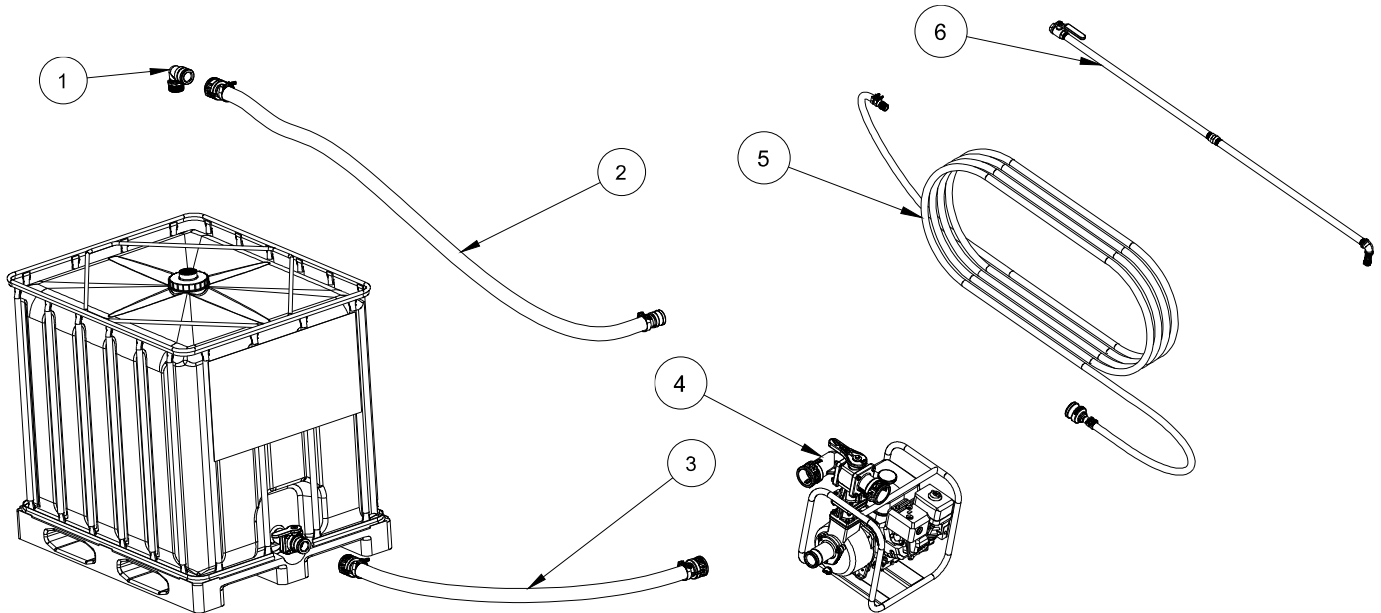

No	P/N	Description
1	RC-FIT-0043	2" NPT Barrel Adapter 90 2" Male Camlock Body
2	RA-HFA-0005	2" Tote Return Hose (10') with Fitting Assembly
3	RA-HFA-0004	2" Tote Suction Hose (5') with Fitting Assembly
4	RA-EPF-0002	Engine Pump Fittings Assembly - Base Portable
5	RA-HFA-0001	3/4" x 50' Spray Wand Hose Assembly
6	RK-SWA-0004	6' x 3/4" Commercial Spray Wand Assy w Ball Valve

(Tote Not Included)

RynoWorx

MPN:

RA-SSY-0011

Model:

RYTSS – Base Model

Description:

Tank: 275 Gallon Tote

Engine: Launtop

Pump: Aluminum

No	P/N	Description
1	RK-FAS-0028	Fastener Kit - Aluminum Pump Intake Flange
2	RC-FIT-0045	2" Male Camlock to Aluminum Pump Flange
3	RC-GSK-0025	Aluminum Pump Intake Gasket
4	RA-EPA-0006	Engine Pump Assembly - Base
5	RC-GSK-0024	Aluminum Pump Outlet Gasket
6	RK-FAS-0029	Fastener Kit - Aluminum Pump Outlet Flange Adapter
7	RC-FIT-0046	Aluminum Pump To 3 Way Valve Flange Adapter
8	RC-GSK-0030	2" Custom Pump Flange Gasket - Red SBR Dur 80 Fabric Finish
9	RK-FAS-0038	Fastener Kit - Aluminum Pump Flange with Braces
10	RA-VLV-0010	3 Way 2" Straight-90° Female Camlock Flange Valve

 RynoWorx		
P/N:	Model	Rev:
RA-PMP-0002	2" Aluminum Pump	1
Description: 2" Aluminum Centrifugal Pump Assembly w Ceramic Seals		

No	P/N	Description
1	RC-FIT-0025	3/4" Barb to 3/4" NPT Swivel Fitting
2	RC-VLV-0009	3/4" NPT Brass Full Port Ball Valve
3	RC-PIP-0003	30" - 3/4" Threaded NPT Aluminum Tube
4	RC-FIT-0010	3/4" NPT Brass Coupler
5	RC-FIT-0011	90° Female 3/4" to 1/2" NPT Elbow
6	RC-FIT-0012	1/2" to 1/4" NPT Brass Nipple
7	RC-FIT-0013	1/4" NPT Quick Connector
8	RC-STP-0002	Quick Connect Spray Tip (2 GPM)
9	RC-STP-0003	Quick Connect Spray Tip (3 GPM)
10	RC-STP-0004	Quick Connect Spray Tip (4 GPM)