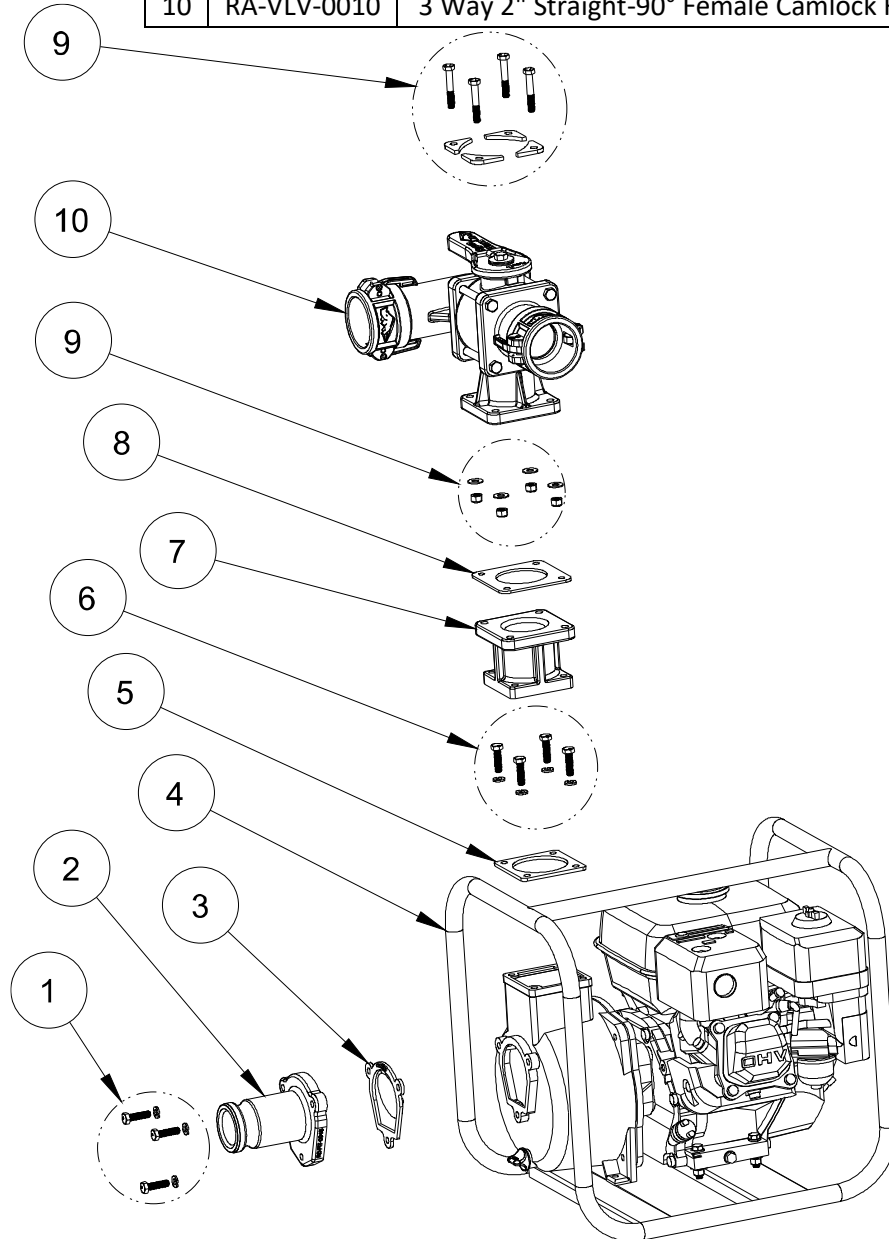

No	P/N	Description
1	RC-FIT-0043	2" NPT Barrel Adapter 90 2" Male Camlock Body
2	RA-HFA-0005	2" Tote Return Hose (10') with Fitting Assembly
3	RA-HFA-0004	2" Tote Suction Hose (5') with Fitting Assembly
4	RA-EPF-0002	Engine Pump Fittings Assembly - Base Portable
5	RA-HFA-0001	3/4" x 50' Spray Wand Hose Assembly
6	RK-SWA-0004	6' x 3/4" Commercial Spray Wand Assy w Ball Valve

Engine: Launtop

Pump: Aluminum

No	P/N	Description
1	RK-FAS-0028	Fastener Kit - Aluminum Pump Intake Flange
2	RC-FIT-0045	2" Male Camlock to Aluminum Pump Flange
3	RC-GSK-0025	Aluminum Pump Intake Gasket
4	RA-EPA-0006	Engine Pump Assembly - Base
5	RC-GSK-0024	Aluminum Pump Outlet Gasket
6	RK-FAS-0029	Fastener Kit - Aluminum Pump Outlet Flange Adapter
7	RC-FIT-0046	Aluminum Pump To 3 Way Valve Flange Adapter
8	RC-GSK-0030	2" Custom Pump Flange Gasket - Red SBR Dur 80 Fabric Finish
9	RK-FAS-0038	Fastener Kit - Aluminum Pump Flange with Braces
10	RA-VLV-0010	3 Way 2" Straight-90° Female Camlock Flange Valve

 RynoWorx		
P/N:	Model	Rev:
RA-PMP-0002	2" Aluminum Pump	1
Description: 2" Aluminum Centrifugal Pump Assembly w Ceramic Seals		

No	P/N	Description
1	RC-FIT-0025	3/4" Barb to 3/4" NPT Swivel Fitting
2	RC-VLV-0009	3/4" NPT Brass Full Port Ball Valve
3	RC-PIP-0003	30" - 3/4" Threaded NPT Aluminum Tube
4	RC-FIT-0010	3/4" NPT Brass Coupler
5	RC-FIT-0011	90° Female 3/4" to 1/2" NPT Elbow
6	RC-FIT-0012	1/2" to 1/4" NPT Brass Nipple
7	RC-FIT-0013	1/4" NPT Quick Connector
8	RC-STP-0002	Quick Connect Spray Tip (2 GPM)
9	RC-STP-0003	Quick Connect Spray Tip (3 GPM)
10	RC-STP-0004	Quick Connect Spray Tip (4 GPM)