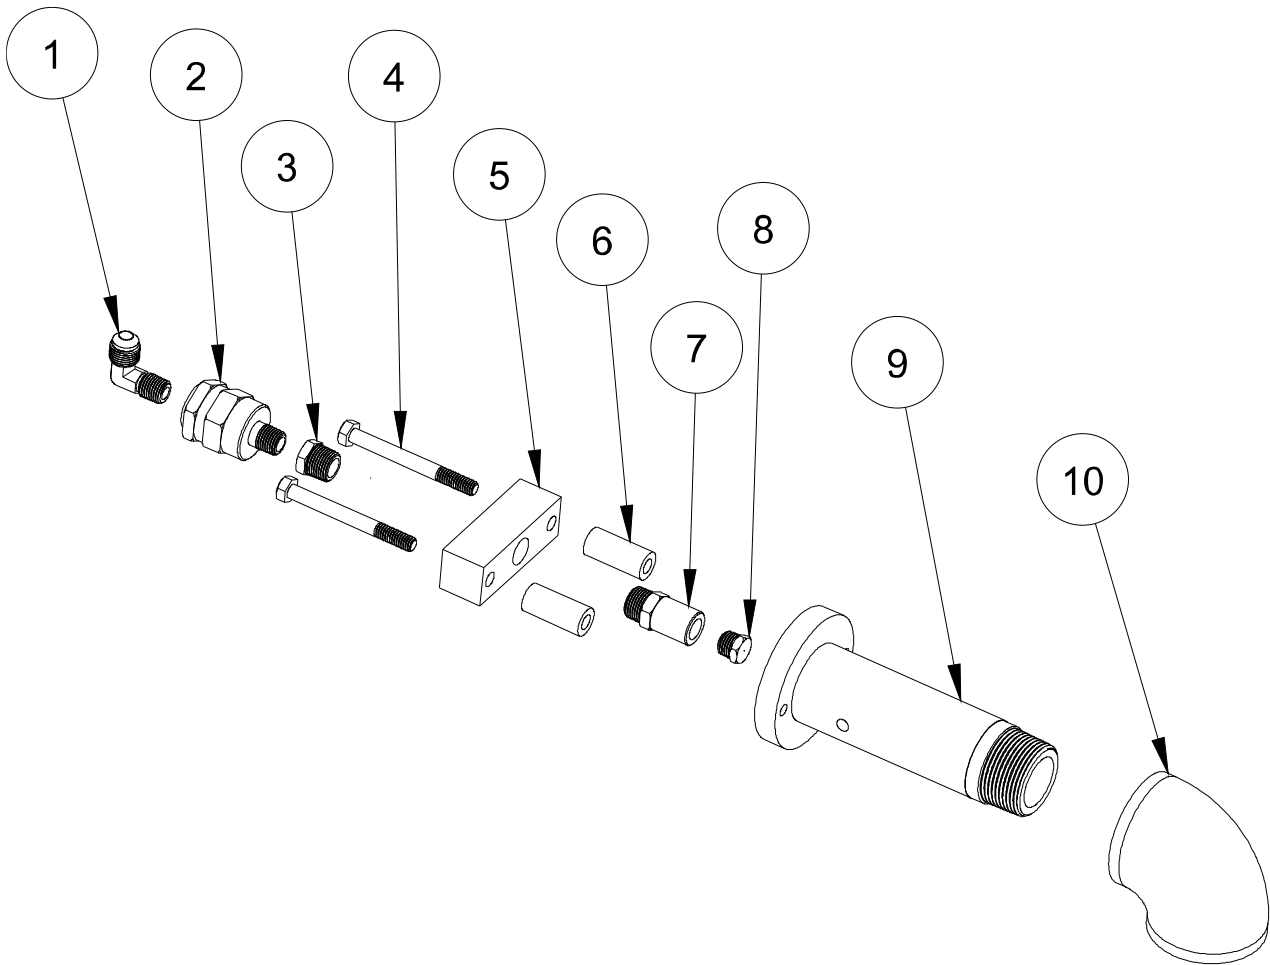

RynoWorx

MPN:
RA-IHR-0001

Model:
RY2X2-IR

Description:
24" x 24" Portable Mini-Infrared Heater

No	P/N	Description
1	RK-FAS-0055	Fastener Kit - 24" Infrared Heater Body
2	RC-FAB-0114	24"x24" Heater Top
3	RC-GCM-0071	Regulator 1/4" NPT (0-60 psi)
4	RC-HSE-0026	Propane Hose - RY2X2-IR
5	RC-FAB-0115	24" IR Heater Skirt
6	RA-CRT-0001	24" IR Heater Cartridge (with Gaskets)

RynoWorx

MPN:
RA-IHR-0001

Model:
RY2X2-IR

Description:
24" x 24" Portable Mini-Infrared Heater

No	P/N	Description
1	RC-FIT-0079	Brass Elbow - 3/8" Male Gas Flare to 1/4" Male NPT
2	RC-FIT-0078	1/4" NPT Fuel Filter
3	RC-FIT-0077	Brass Bushing - 1/4" Female NPT to 3/8" Male NPT
4	RC-HDW-0046	Cap Screw - Venturi Assembly
5	RC-FAB-0113	Infrared Heater Venturi Orifice Block
6	RC-FAB-0112	Infrared Heater Venturi Spacer
7	RC-FIT-0076	Orifice Holder - 3/8" Male NPT to 1/4" Female NPT
8	RC-FIT-0075	#72 Orifice - Brass 1/4" Male NPT
9	RC-FAB-0111	Infrared Heater Venturi
10	RC-FIT-0074	Elbow 90 1-1/2" FPT to 1-1/4"