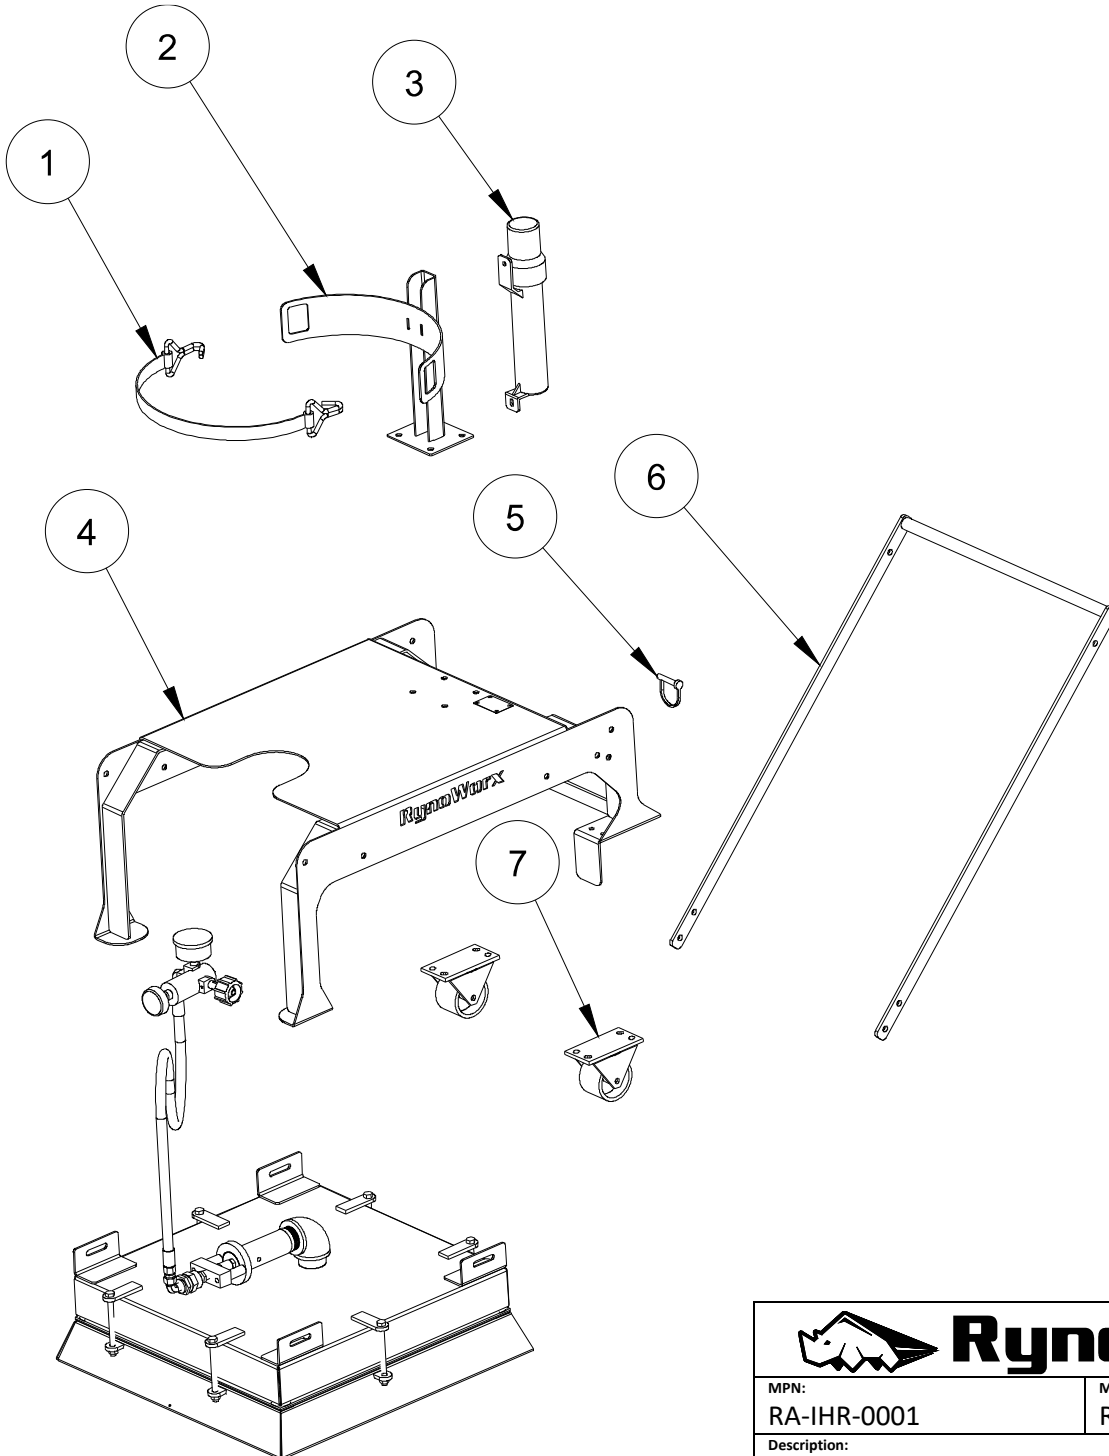

No	P/N	Description
1	RC-STR-0001	Propane Tank Strap - 20 lbs Cylinder
2	RC-FAB-0116	Removable Propane Tank Holder
3	RC-FAB-0117	User Manual Tube
4	RC-FAB-0110	24" Infrared Heater Frame
5	RC-PIN-0008	3/8" x 1-3/8" Lock Pin with Retainer
6	RC-FAB-0109	24" Infrared Heater Removable Handle
7	RC-WHL-0020	Infrared Heater Caster

RynoWorx

MPN:
RA-IHR-0001

Model:
RY2X2-IR

Description:
24" x 24" Portable Mini-Infrared Heater

No	P/N	Description
1	RK-FAS-0055	Fastener Kit - 24" Infrared Heater Body
2	RC-FAB-0114	24"x24" Heater Top
3	RC-GCM-0071	Regulator 1/4" NPT (0-60 psi)
4	RC-HSE-0026	Propane Hose - RY2X2-IR
5	RC-FAB-0115	24" IR Heater Skirt
6	RA-CRT-0001	24" IR Heater Cartridge (with Gaskets)

RynoWorx

MPN:
RA-IHR-0001

Model:
RY2X2-IR

Description:
24" x 24" Portable Mini-Infrared Heater

No	P/N	Description
1	RC-FIT-0079	Brass Elbow - 3/8" Male Gas Flare to 1/4" Male NPT
2	RC-FIT-0078	1/4" NPT Fuel Filter
3	RC-FIT-0077	Brass Bushing - 1/4" Female NPT to 3/8" Male NPT
4	RC-HDW-0046	Cap Screw - Venturi Assembly
5	RC-FAB-0113	Infrared Heater Venturi Orifice Block
6	RC-FAB-0112	Infrared Heater Venturi Spacer
7	RC-FIT-0076	Orifice Holder - 3/8" Male NPT to 1/4" Female NPT
8	RC-FIT-0075	#72 Orifice - Brass 1/4" Male NPT
9	RC-FAB-0111	Infrared Heater Venturi
10	RC-FIT-0074	Elbow 90 1-1/2" FPT to 1-1/4"