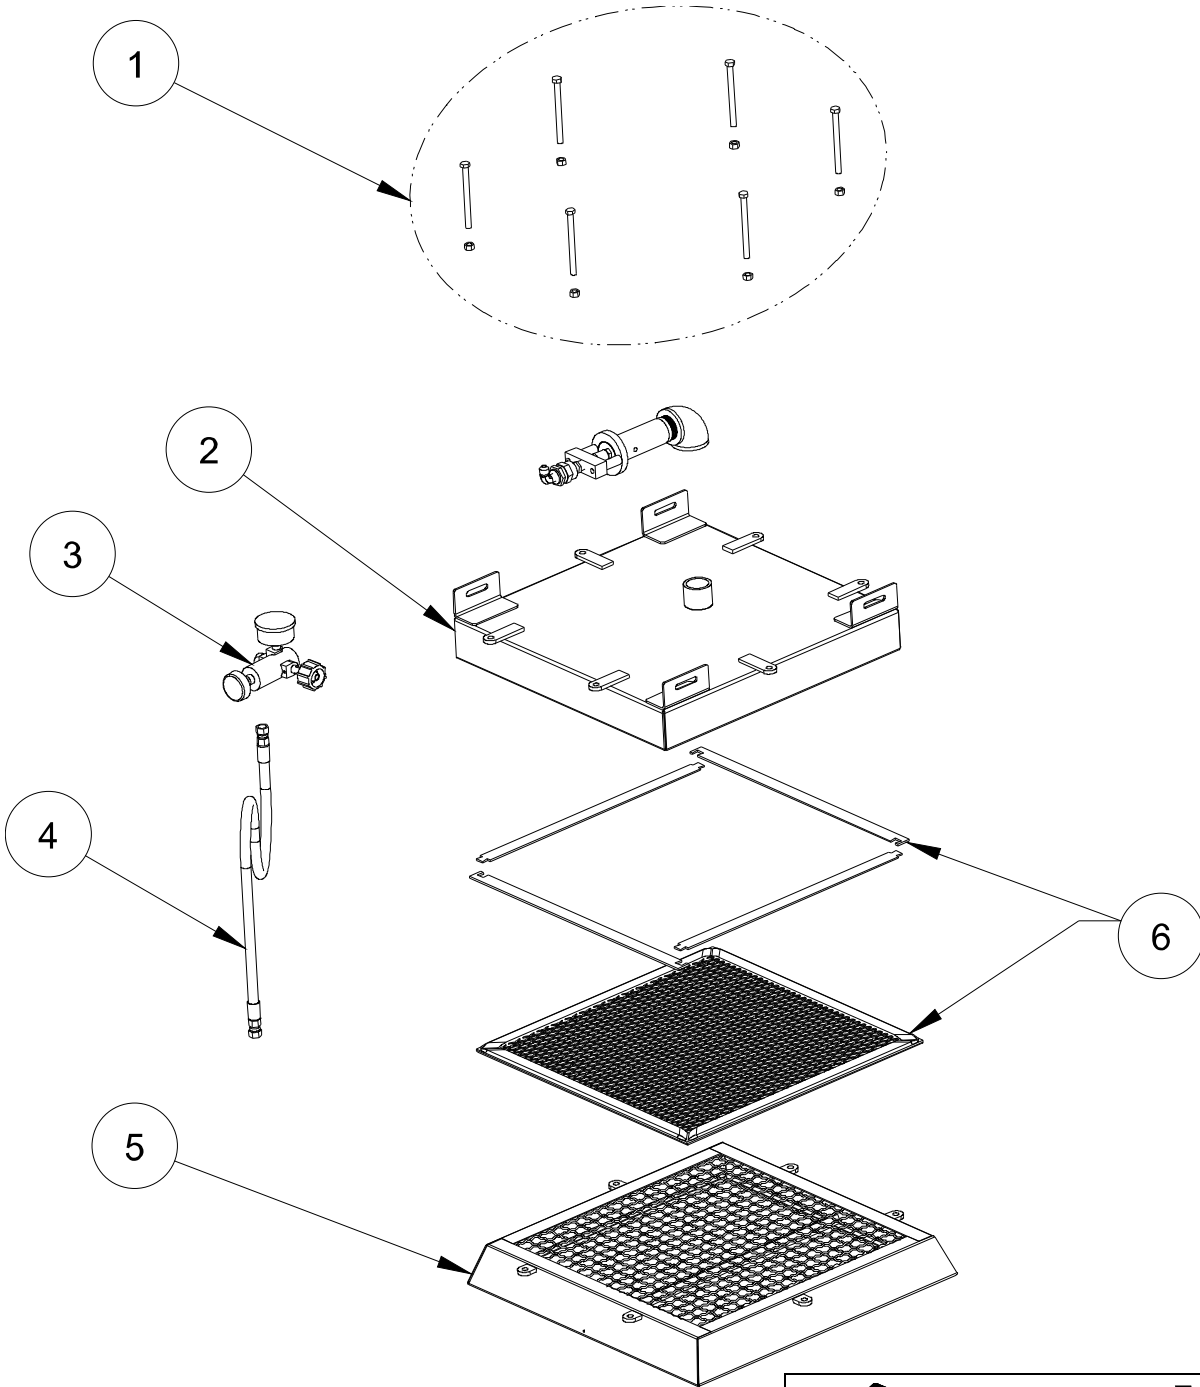

No	P/N	Description
1	RC-STR-0001	Propane Tank Strap - 20 lbs Cylinder
2	RC-FAB-0116	Removable Propane Tank Holder
3	RC-FAB-0117	User Manual Tube
4	RC-FAB-0110	24" Infrared Heater Frame
5	RC-PIN-0008	3/8" x 1-3/8" Lock Pin with Retainer
6	RC-FAB-0109	24" Infrared Heater Removable Handle
7	RC-WHL-0020	Infrared Heater Caster

RynoWorx

MPN:
RA-IHR-0001

Model:
RY2X2-IR

Description:
24" x 24" Portable Mini-Infrared Heater

No	P/N	Description
1	RK-FAS-0055	Fastener Kit - 24" Infrared Heater Body
2	RC-FAB-0114	24"x24" Heater Top
3	RC-GCM-0071	Regulator 1/4" NPT (0-60 psi)
4	RC-HSE-0026	Propane Hose - RY2X2-IR
5	RC-FAB-0115	24" IR Heater Skirt
6	RA-CRT-0001	24" IR Heater Cartridge (with Gaskets)

RynoWorx

MPN:
RA-IHR-0001

Model:
RY2X2-IR

Description:
24" x 24" Portable Mini-Infrared Heater

No	P/N	Description
1	RC-FIT-0079	Brass Elbow - 3/8" Male Gas Flare to 1/4" Male NPT
2	RC-FIT-0078	1/4" NPT Fuel Filter
3	RC-FIT-0077	Brass Bushing - 1/4" Female NPT to 3/8" Male NPT
4	RC-HDW-0046	Cap Screw - Venturi Assembly
5	RC-FAB-0113	Infrared Heater Venturi Orifice Block
6	RC-FAB-0112	Infrared Heater Venturi Spacer
7	RC-FIT-0076	Orifice Holder - 3/8" Male NPT to 1/4" Female NPT
8	RC-FIT-0075	#72 Orifice - Brass 1/4" Male NPT
9	RC-FAB-0111	Infrared Heater Venturi
10	RC-FIT-0074	Elbow 90 1-1/2" FPT to 1-1/4"