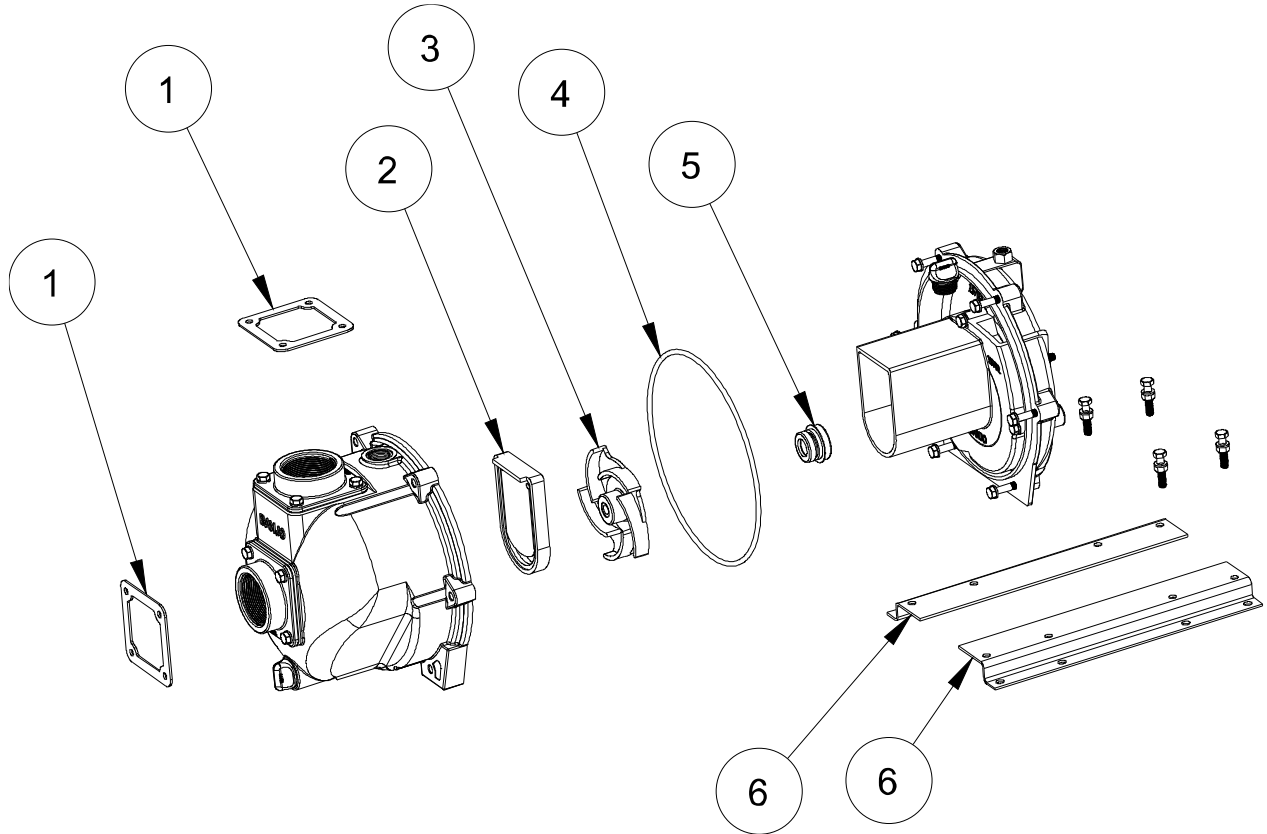

No	P/N	Description
1	RC-GSK-0030	2" Custom Pump Flange Gasket
2	RC-GSK-0028	Check Valve for 222 Series Pump
3	RC-FAB-0088	Impeller, 5 Vane, Cast Iron, For 222 Series
4	RC-GSK-0027	O-Ring, EPDM Body For 222 Series Pump
5	RC-GCM-0057	Main Seal, Premium, Spray Systems (2013-2016 Versions)
6	RC-FAB-0036	Pump /Engine Mounting bracket

RynoWorx

MPN:

No Longer Active

Model:

Legacy Cast Iron Pump

Description:

Pump: Legacy 2" Cast Iron