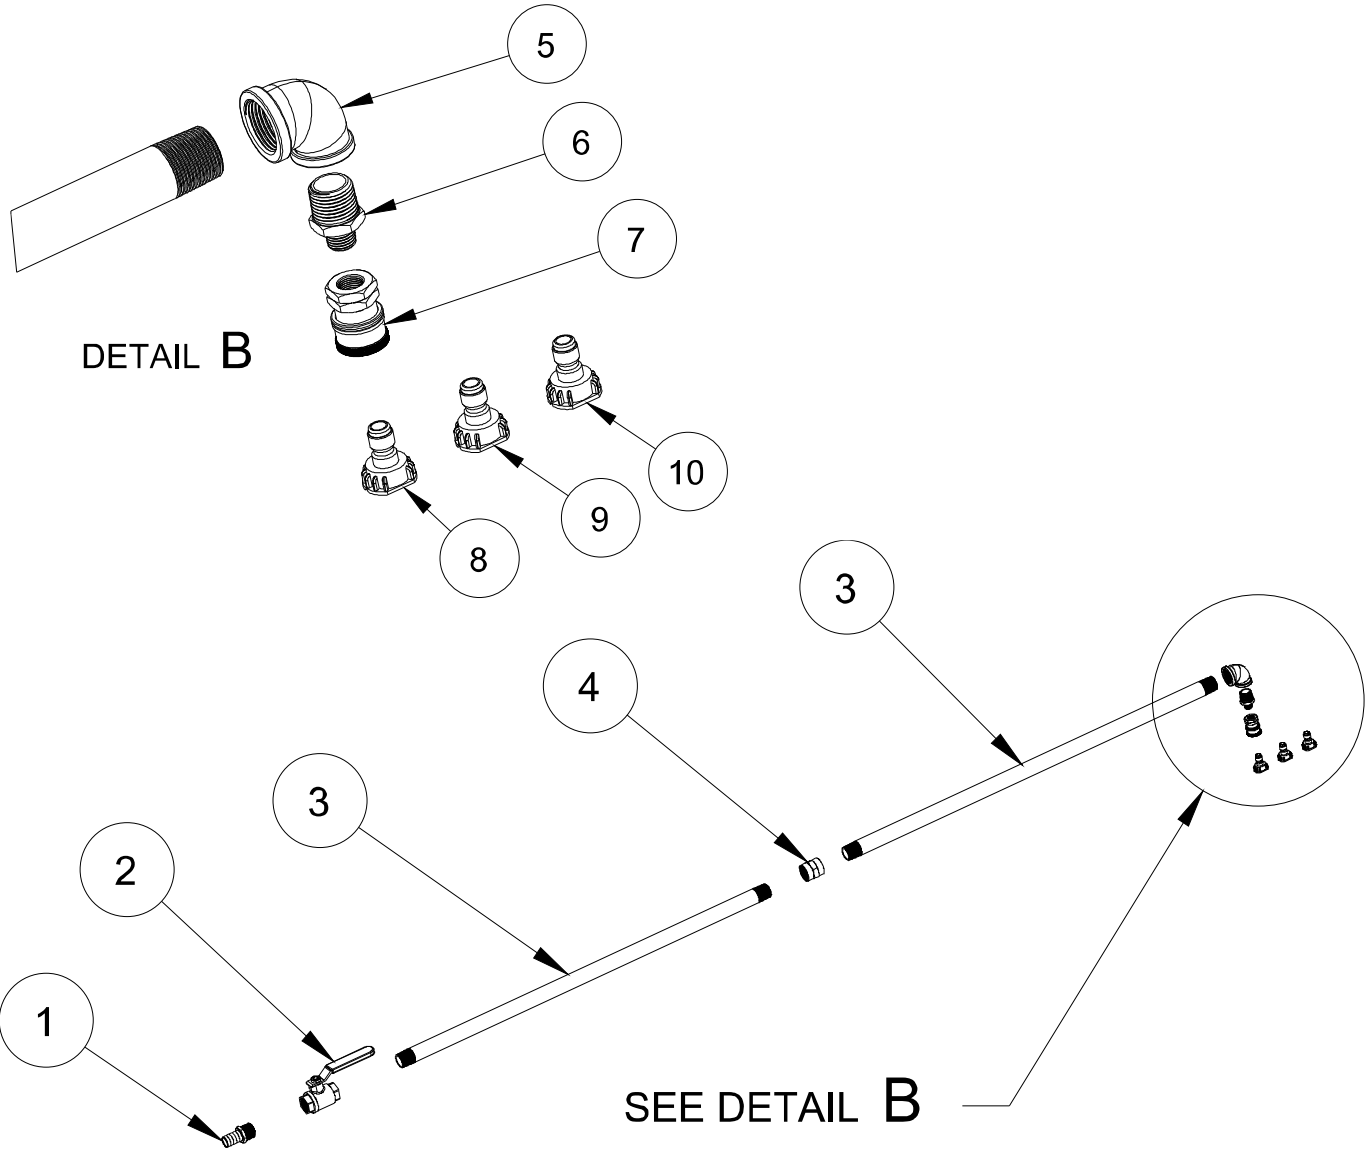

Engine: Launtop

Pump: Aluminum

No	P/N	Description
1	RK-FAS-0028	Fastener Kit - Aluminum Pump Intake Flange
2	RC-FIT-0045	2" Male Camlock to Aluminum Pump Flange
3	RC-GSK-0025	Aluminum Pump Intake Gasket
4	RA-EPA-0002	Engine Pump Assembly - Base
5	RC-GSK-0024	Aluminum Pump Outlet Gasket
6	RK-FAS-0029	Fastener Kit - Aluminum Pump Outlet Flange Adapter
7	RC-FIT-0046	Aluminum Pump To 3 Way Valve Flange Adapter
8	RC-GSK-0030	2" Custom Pump Flange Gasket - Red SBR Dur 80 Fabric Finish
9	RK-FAS-0038	Fastener Kit - Aluminum Pump Flange with Braces
10	RA-VLV-0010	3 Way 2" Straight-90° Female Camlock Flange Valve

RynoWorx

MPN:
RA-EPF-0002

Model:
Engine Pump – Base

Description:
Engine: Launtop
Pump: Aluminum

No.	P/N	Description
1	RC-FAB-0058	Aluminum Pump Rear Housing
2	RC-GSK-0021	Aluminum Pump Housing Seal
3	RC-GCM-0047	Aluminum Pump Mechanical Seal/Ceramic
4	RC-FAB-0059	Aluminum Pump Impeller
5	RC-FAB-0060	Eddy Shell
6	RC-GSK-0022	Eddy Shell Seal
7	RC-GSK-0024	Aluminum Pump Outlet Gasket
8	RC-FAB-0061	Aluminum Pump Front Housing
9	RC-GSK-0025	Aluminum Pump Intake Gasket
10	RC-GSK-0023	Aluminum Pump Plug O-Ring
11	RC-GCM-0048	Aluminum Pump Plug

 RynoWorx	
MPN: RA-PMP-0002	Model: 2" Aluminum Pump
Description: 2" Aluminum Centrifugal Pump Assembly w Ceramic Seals	

No	P/N	Description
1	RC-FIT-0025	3/4" Barb to 3/4" NPT Swivel Fitting
2	RC-VLV-0009	3/4" NPT Brass Full Port Ball Valve
3	RC-PIP-0003	30" - 3/4" Threaded NPT Aluminum Tube
4	RC-FIT-0010	3/4" NPT Brass Coupler
5	RC-FIT-0011	90° Female 3/4" to 1/2" NPT Elbow
6	RC-FIT-0012	1/2" to 1/4" NPT Brass Nipple
7	RC-FIT-0013	1/4" NPT Quick Connector
8	RC-STP-0002	Quick Connect Spray Tip (2 GPM)
9	RC-STP-0003	Quick Connect Spray Tip (3 GPM)
10	RC-STP-0004	Quick Connect Spray Tip (4 GPM)