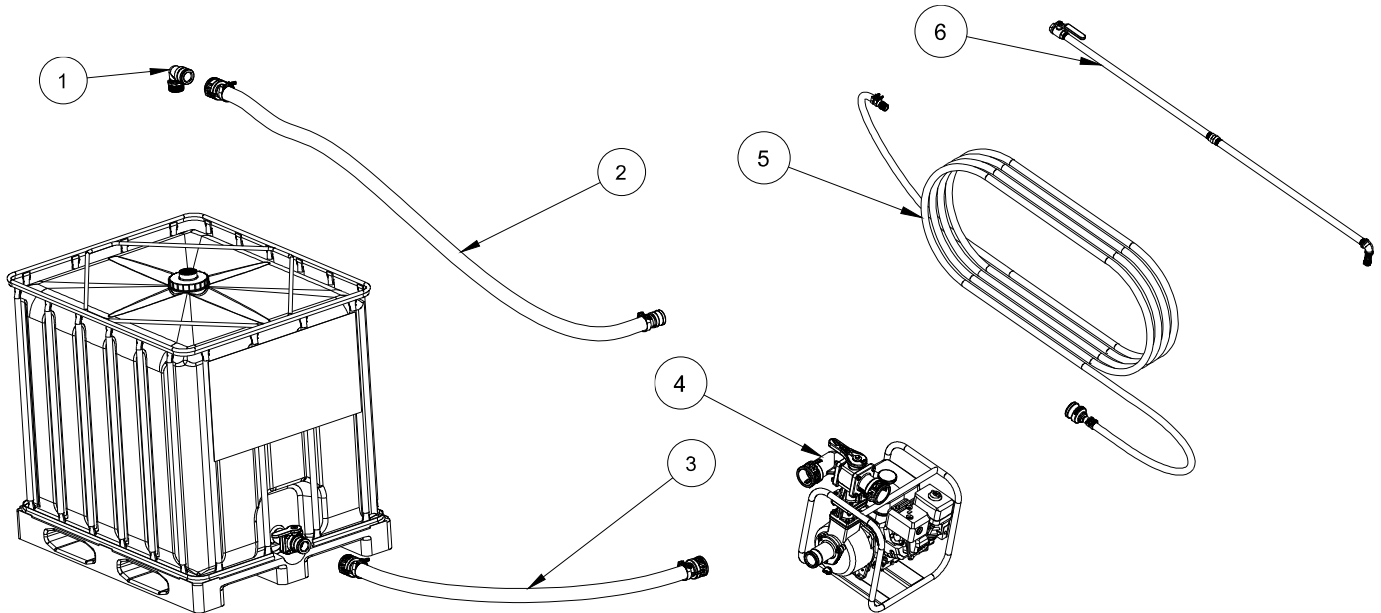

No	P/N	Description
1	RC-FIT-0043	2" NPT Barrel Adapter 90 2" Male Camlock Body
2	RA-HFA-0005	2" Tote Return Hose (10') with Fitting Assembly
3	RA-HFA-0004	2" Tote Suction Hose (5') with Fitting Assembly
4	RA-EPF-0002	Engine Pump Fittings Assembly - Base Portable
5	RA-HFA-0001	3/4" x 50' Spray Wand Hose Assembly
6	RK-SWA-0004	6' x 3/4" Commercial Spray Wand Assy w Ball Valve

(Tote Not Included)

RynoWorx

MPN:

RA-SSY-0011

Model:

RYTSS – Base Model

Description:

Tank: 275 Gallon Tote

Engine: Launtop

Pump: Aluminum

No	P/N	Description
1	RK-FAS-0028	Fastener Kit - Aluminum Pump Intake Flange
2	RC-FIT-0045	2" Male Camlock to Aluminum Pump Flange
3	RC-GSK-0025	Aluminum Pump Intake Gasket
4	RA-EPA-0002	Engine Pump Assembly - Base
5	RC-GSK-0024	Aluminum Pump Outlet Gasket
6	RK-FAS-0029	Fastener Kit - Aluminum Pump Outlet Flange Adapter
7	RC-FIT-0046	Aluminum Pump To 3 Way Valve Flange Adapter
8	RC-GSK-0030	2" Custom Pump Flange Gasket - Red SBR Dur 80 Fabric Finish
9	RK-FAS-0038	Fastener Kit - Aluminum Pump Flange with Braces
10	RA-VLV-0010	3 Way 2" Straight-90° Female Camlock Flange Valve

 RynoWorx	
MPN: RA-PMP-0002	Model: 2" Aluminum Pump
Description: 2" Aluminum Centrifugal Pump Assembly w Ceramic Seals	

No	P/N	Description
1	RC-FIT-0025	3/4" Barb to 3/4" NPT Swivel Fitting
2	RC-VLV-0009	3/4" NPT Brass Full Port Ball Valve
3	RC-PIP-0003	30" - 3/4" Threaded NPT Aluminum Tube
4	RC-FIT-0010	3/4" NPT Brass Coupler
5	RC-FIT-0011	90° Female 3/4" to 1/2" NPT Elbow
6	RC-FIT-0012	1/2" to 1/4" NPT Brass Nipple
7	RC-FIT-0013	1/4" NPT Quick Connector
8	RC-STP-0002	Quick Connect Spray Tip (2 GPM)
9	RC-STP-0003	Quick Connect Spray Tip (3 GPM)
10	RC-STP-0004	Quick Connect Spray Tip (4 GPM)