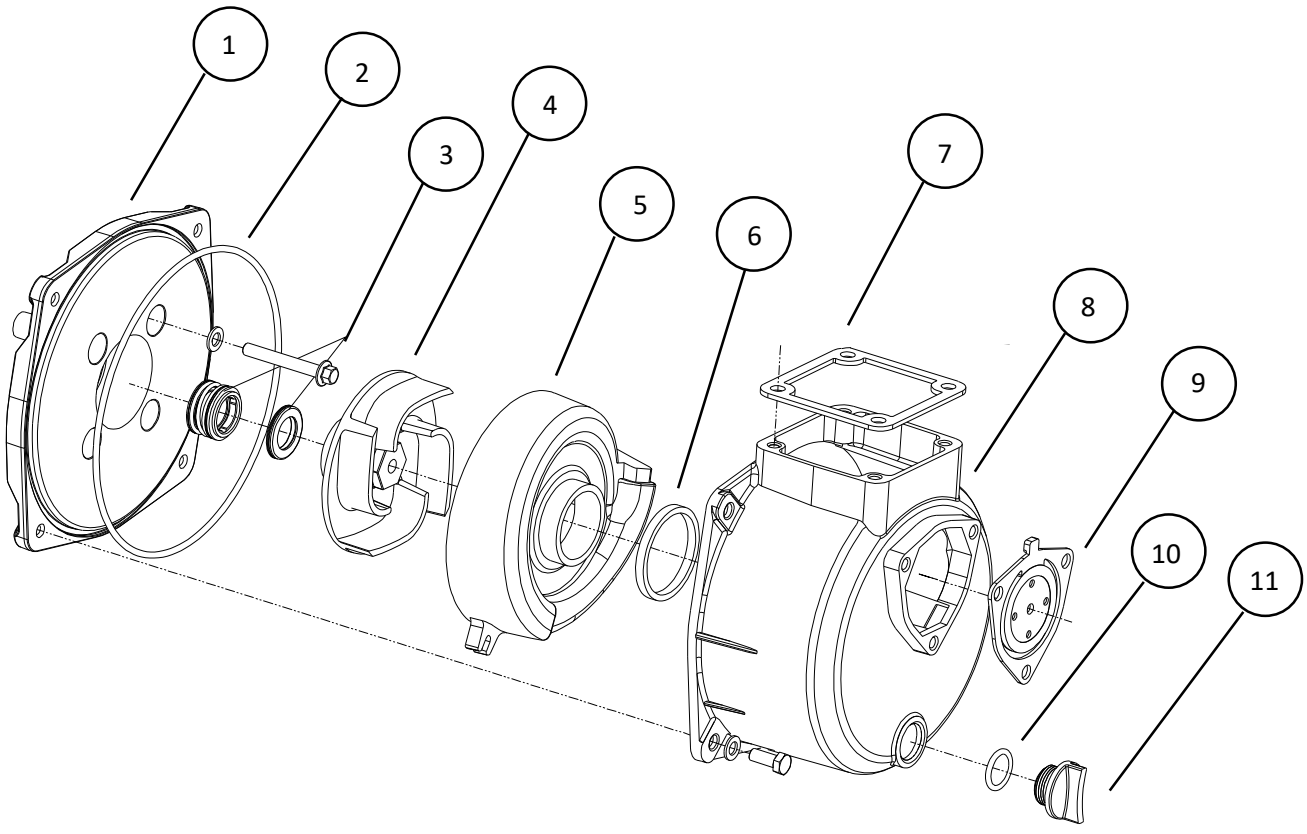

Engine: Launtop

Pump: Aluminum

No	P/N	Description
1	RK-FAS-0028	Fastener Kit - Aluminum Pump Intake Flange
2	RC-FIT-0045	2" Male Camlock to Aluminum Pump Flange
3	RC-GSK-0025	Aluminum Pump Intake Gasket
4	RA-EPA-0002	Engine Pump Assembly - Base
5	RC-GSK-0024	Aluminum Pump Outlet Gasket
6	RK-FAS-0029	Fastener Kit - Aluminum Pump Outlet Flange Adapter
7	RC-FIT-0046	Aluminum Pump To 3 Way Valve Flange Adapter
8	RC-GSK-0030	2" Custom Pump Flange Gasket - Red SBR Dur 80 Fabric Finish
9	RK-FAS-0038	Fastener Kit - Aluminum Pump Flange with Braces
10	RA-VLV-0010	3 Way 2" Straight-90° Female Camlock Flange Valve

RynoWorx

MPN:
RA-EPF-0002

Model:
Engine Pump – Base

Description:
Engine: Launtop
Pump: Aluminum

No.	P/N	Description
1	RC-FAB-0058	Aluminum Pump Rear Housing
2	RC-GSK-0021	Aluminum Pump Housing Seal
3	RC-GCM-0047	Aluminum Pump Mechanical Seal/Ceramic
4	RC-FAB-0059	Aluminum Pump Impeller
5	RC-FAB-0060	Eddy Shell
6	RC-GSK-0022	Eddy Shell Seal
7	RC-GSK-0024	Aluminum Pump Outlet Gasket
8	RC-FAB-0061	Aluminum Pump Front Housing
9	RC-GSK-0025	Aluminum Pump Intake Gasket
10	RC-GSK-0023	Aluminum Pump Plug O-Ring
11	RC-GCM-0048	Aluminum Pump Plug

 RynoWorx	
MPN: RA-PMP-0002	Model: 2" Aluminum Pump
Description: 2" Aluminum Centrifugal Pump Assembly w Ceramic Seals	

No	P/N	Description
1	RC-FIT-0025	3/4" Barb to 3/4" NPT Swivel Fitting
2	RC-VLV-0009	3/4" NPT Brass Full Port Ball Valve
3	RC-PIP-0003	30" - 3/4" Threaded NPT Aluminum Tube
4	RC-FIT-0010	3/4" NPT Brass Coupler
5	RC-FIT-0011	90° Female 3/4" to 1/2" NPT Elbow
6	RC-FIT-0012	1/2" to 1/4" NPT Brass Nipple
7	RC-FIT-0013	1/4" NPT Quick Connector
8	RC-STP-0002	Quick Connect Spray Tip (2 GPM)
9	RC-STP-0003	Quick Connect Spray Tip (3 GPM)
10	RC-STP-0004	Quick Connect Spray Tip (4 GPM)