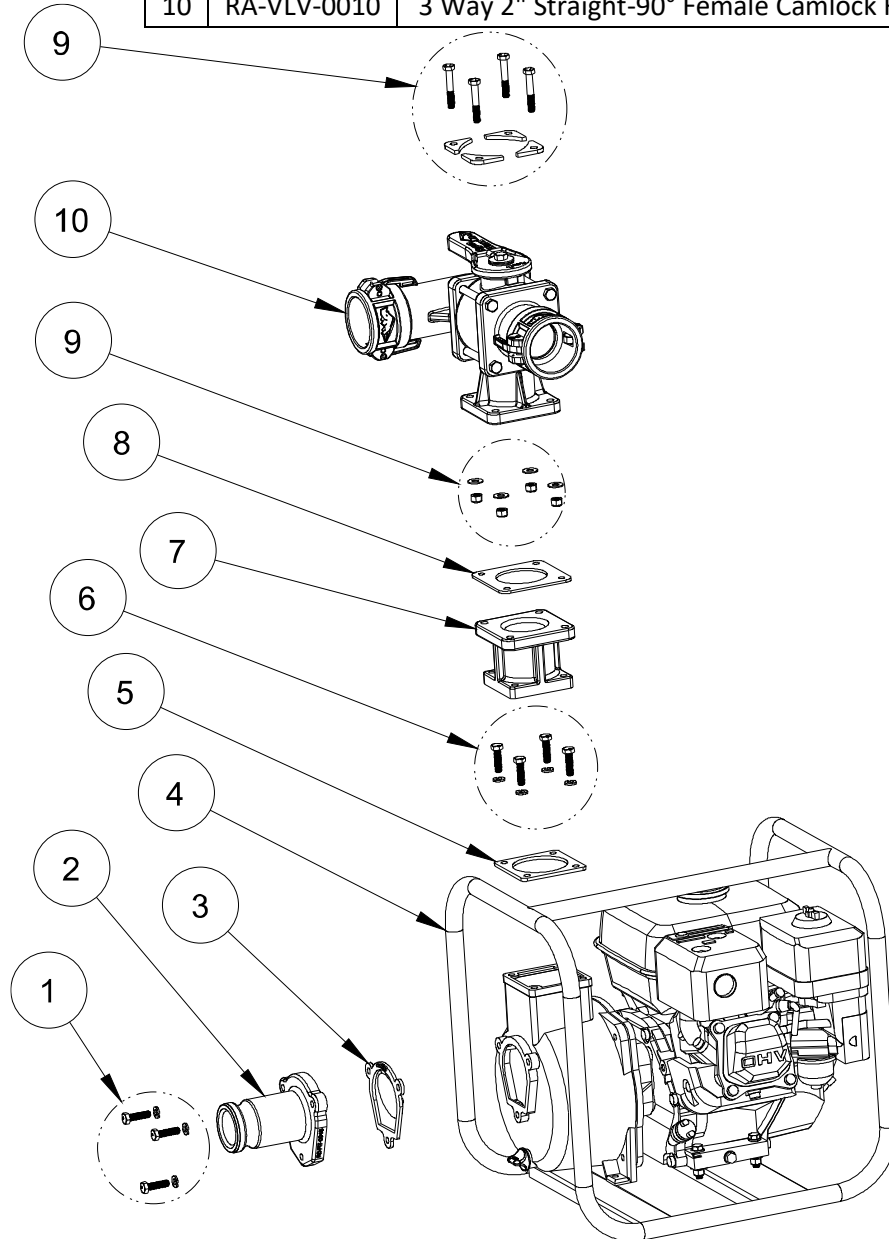

No	P/N	Description
1	RC-FIT-0043	2" NPT Barrel Adapter 90 2" Male Camlock Body
2	RA-HFA-0005	2" Tote Return Hose (10') with Fitting Assembly
3	RA-HFA-0004	2" Tote Suction Hose (5') with Fitting Assembly
4	RA-EPF-0002	Engine Pump Fittings Assembly - Base Portable
5	RA-HFA-0001	3/4" x 50' Spray Wand Hose Assembly
6	RK-SWA-0004	6' x 3/4" Commercial Spray Wand Assy w Ball Valve

Engine: Launtop

Pump: Aluminum

No	P/N	Description
1	RK-FAS-0028	Fastener Kit - Aluminum Pump Intake Flange
2	RC-FIT-0045	2" Male Camlock to Aluminum Pump Flange
3	RC-GSK-0025	Aluminum Pump Intake Gasket
4	RA-EPA-0002	Engine Pump Assembly - Base
5	RC-GSK-0024	Aluminum Pump Outlet Gasket
6	RK-FAS-0029	Fastener Kit - Aluminum Pump Outlet Flange Adapter
7	RC-FIT-0046	Aluminum Pump To 3 Way Valve Flange Adapter
8	RC-GSK-0030	2" Custom Pump Flange Gasket - Red SBR Dur 80 Fabric Finish
9	RK-FAS-0038	Fastener Kit - Aluminum Pump Flange with Braces
10	RA-VLV-0010	3 Way 2" Straight-90° Female Camlock Flange Valve

 RynoWorx	
MPN: RA-PMP-0002	Model: 2" Aluminum Pump
Description: 2" Aluminum Centrifugal Pump Assembly w Ceramic Seals	

No	P/N	Description
1	RC-FIT-0025	3/4" Barb to 3/4" NPT Swivel Fitting
2	RC-VLV-0009	3/4" NPT Brass Full Port Ball Valve
3	RC-PIP-0003	30" - 3/4" Threaded NPT Aluminum Tube
4	RC-FIT-0010	3/4" NPT Brass Coupler
5	RC-FIT-0011	90° Female 3/4" to 1/2" NPT Elbow
6	RC-FIT-0012	1/2" to 1/4" NPT Brass Nipple
7	RC-FIT-0013	1/4" NPT Quick Connector
8	RC-STP-0002	Quick Connect Spray Tip (2 GPM)
9	RC-STP-0003	Quick Connect Spray Tip (3 GPM)
10	RC-STP-0004	Quick Connect Spray Tip (4 GPM)