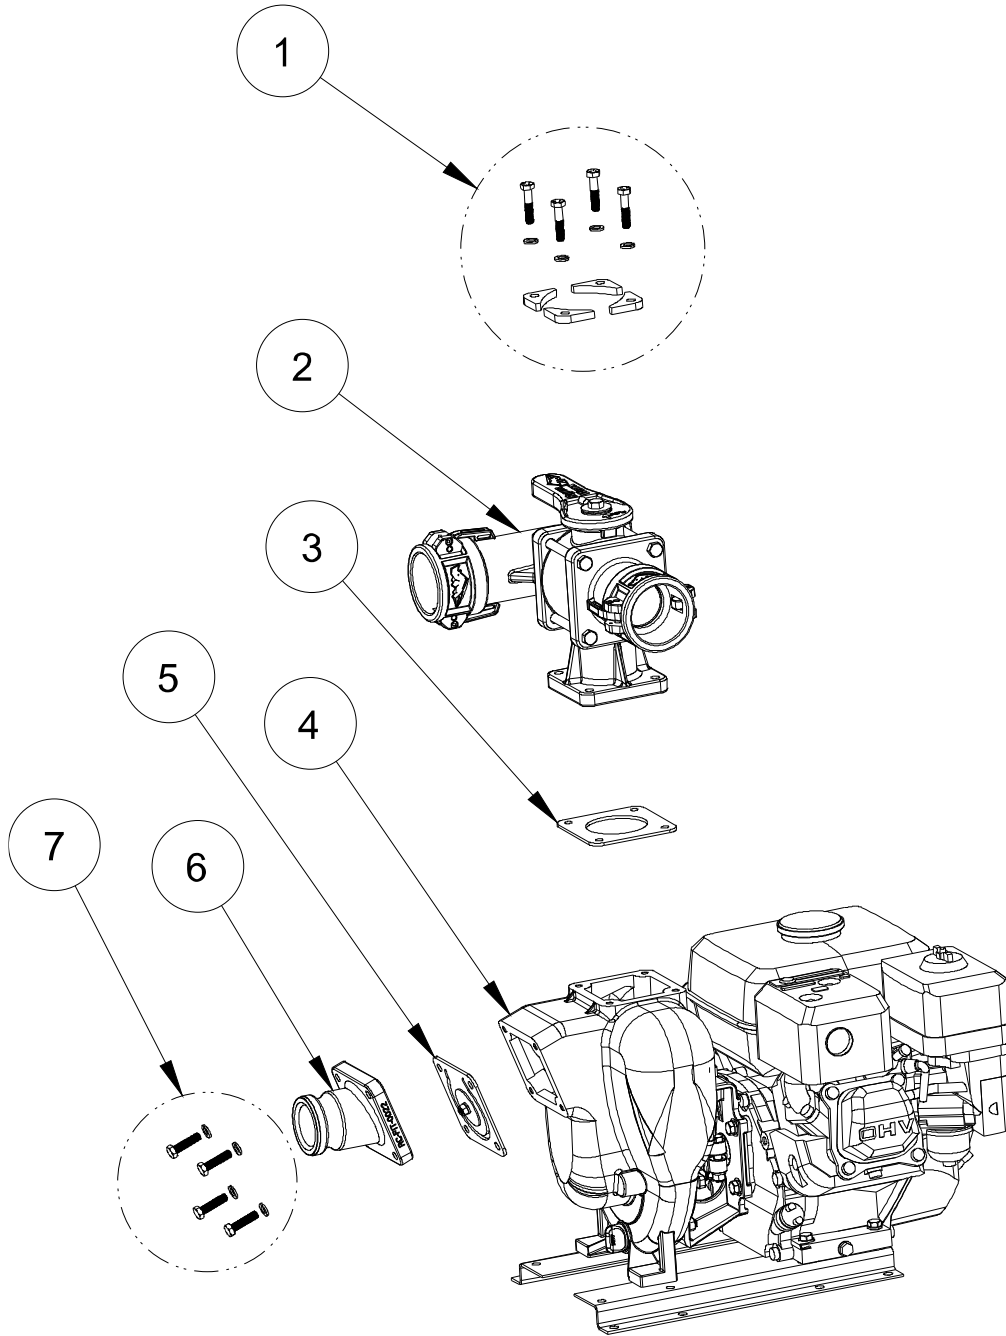

RynoWorx

MPN:
RA-EPF-0001

Model:
Engine Pump – Premium

Description:
Engine: Launtop
Pump: Cast Iron

No	P/N	Description
1	RA-PMP-0001	2" Cast Iron Centrifugal Pump Assembly w Viton Seals
2	RK-FAS-0026	Fastener Kit - Engine to Pump (Launtop)
3	RA-ENG-0001	Launtop LT210Q1 Gas Engine, 3/4" Keyed Shaft
4	RK-FAS-0023	Fastener Kit - Pump/ Engine to Mounting Bracket
5	RC-FAB-0036	Pump /Engine Mounting bracket

RynoWorx

MPN:
RA-EPA-0001

Model:
Engine Pump – Premium

Description:
Engine: Launtop
Pump: Cast Iron

No.	P/N	Description
1	RC-NUT-0008	5/16"-18 Nut
2	RC-WSH-0009	5/16" Split Lock Washer-ZP
3	RC-HDW-0021	Stud - 5/16" - 18x 1 1/4"
4	RC-FAB-0038	Adapter-Gas Engine
5	RC-CLM-0004	Clamp Assembly, 5/8, 3/4" Shaft
6	RC-GCM-0033	Viton/Tungsten Seal Assembly 3/4" shaft
7	RC-GCM-0034	Sleeve-Drive 3/4"
8	RC-FAB-0042	Impeller - Cast Iron Pump
9	RC-NUT-0013	Nut. Hex 5/8-18 UNF_RH
10	RC-HDW-0023	Flat Head 82° CSK. Screw
11	RC-FAB-0040	Wear Plate
12	RC-GSK-0015	Gasket-Adapter
13	RC-GSK-0030	2" Custom Pump Flange Gasket
14	RC-FAB-0041	Pump Housing, Cast Iron
15	RC-GCM-0036	1/2" Drain Plug- Cast Iron Pump
16	RC-GSK-0017	Acorn Nut O-Ring
17	RC-NUT-0014	5/16"-18 Acorn Nut-ZP
18	RC-GSK-0014	Pump Flange Gasket - Pump Inlet Port

 RynoWorx	
MPN: RA-PMP-0001	Model: 2" Cast Iron Pump
Description: 2" Cast Iron Centrifugal Pump Assembly w Viton Seals	

No	P/N	Description
1	RC-FIT-0025	3/4" Barb to 3/4" NPT Swivel Fitting
2	RC-VLV-0009	3/4" NPT Brass Full Port Ball Valve
3	RC-PIP-0003	30" - 3/4" Threaded NPT Aluminum Tube
4	RC-FIT-0010	3/4" NPT Brass Coupler
5	RC-FIT-0011	90° Female 3/4" to 1/2" NPT Elbow
6	RC-FIT-0012	1/2" to 1/4" NPT Brass Nipple
7	RC-FIT-0013	1/4" NPT Quick Connector
8	RC-STP-0002	Quick Connect Spray Tip (2 GPM)
9	RC-STP-0003	Quick Connect Spray Tip (3 GPM)
10	RC-STP-0004	Quick Connect Spray Tip (4 GPM)