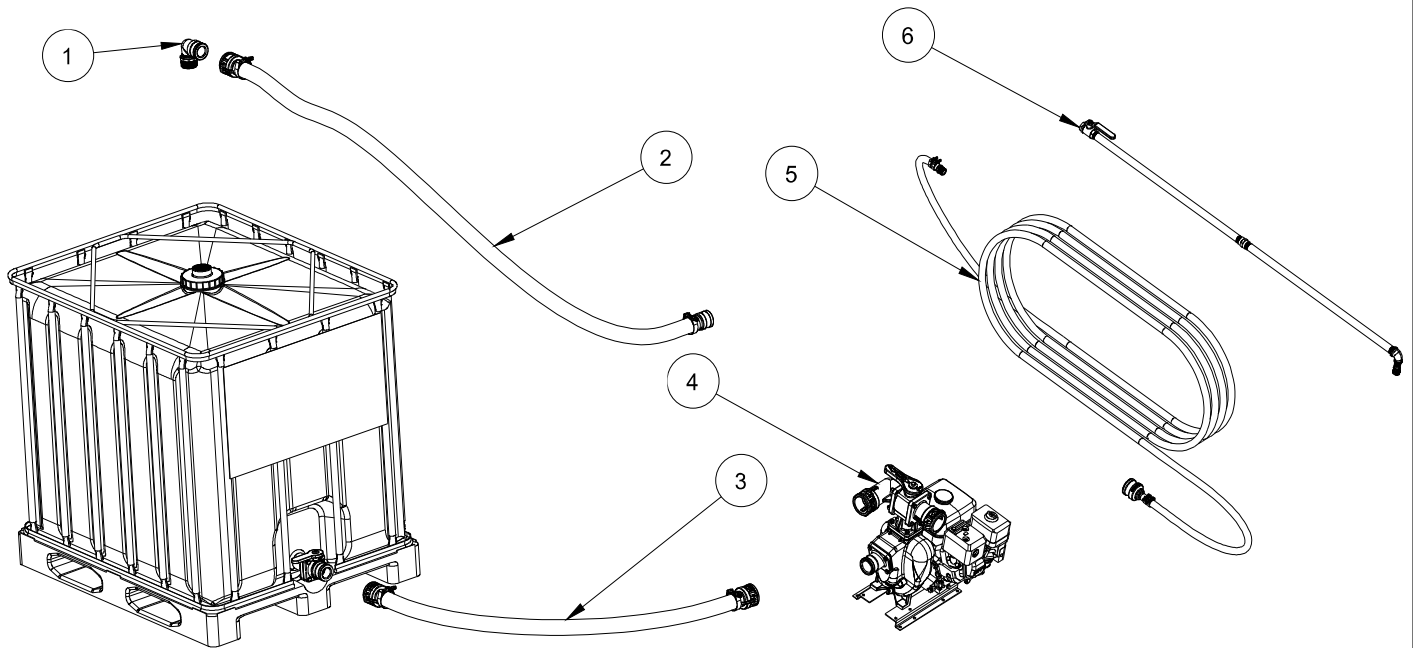

No	P/N	Description
1	RC-FIT-0043	2" NPT Barrel Adapter 90 2" Male Camlock Body
2	RA-HFA-0005	2" Tote Return Hose (10') with Fitting Assembly
3	RA-HFA-0004	2" Tote Suction Hose (5') with Fitting Assembly
4	RA-EPF-0001	Engine Pump Fittings Assembly - Premium
5	RA-HFA-0001	3/4" x 50' Spray Wand Hose Assembly
6	RK-SWA-0004	6' x 3/4" Commercial Spray Wand Assy w Ball Valve

(Tote Not Included)

RynoWorx

MPN:
RA-SSY-0003

Model:
RYTSS – Premium Model

Description:
Tank: 275 Gallon Tote
Engine: Launtop
Pump: Cast Iron

No	P/N	Description
1	RK-FAS-0039	Fastener Kit - Cast Iron Pump Flange with Braces
2	RA-VLV-0010	3 Way 2" Straight-90° Female Camlock Flange Valve
3	RC-GSK-0030	2" Custom Pump Flange Gasket - Red SBR Dur 80 Fabric Finish
4	RA-EPA-0001	Engine Pump Assembly - Premium
5	RC-FIT-0022	2" Angled Male Camlock flange
6	RK-FAS-0022	Fastener Kit - Pump Flange mounting Kit

 RynoWorx	
MPN: RA-PMP-0001	Model: 2" Cast Iron Pump
Description: 2" Cast Iron Centrifugal Pump Assembly w Viton Seals	

No	P/N	Description
1	RC-FIT-0025	3/4" Barb to 3/4" NPT Swivel Fitting
2	RC-VLV-0009	3/4" NPT Brass Full Port Ball Valve
3	RC-PIP-0003	30" - 3/4" Threaded NPT Aluminum Tube
4	RC-FIT-0010	3/4" NPT Brass Coupler
5	RC-FIT-0011	90° Female 3/4" to 1/2" NPT Elbow
6	RC-FIT-0012	1/2" to 1/4" NPT Brass Nipple
7	RC-FIT-0013	1/4" NPT Quick Connector
8	RC-STP-0002	Quick Connect Spray Tip (2 GPM)
9	RC-STP-0003	Quick Connect Spray Tip (3 GPM)
10	RC-STP-0004	Quick Connect Spray Tip (4 GPM)