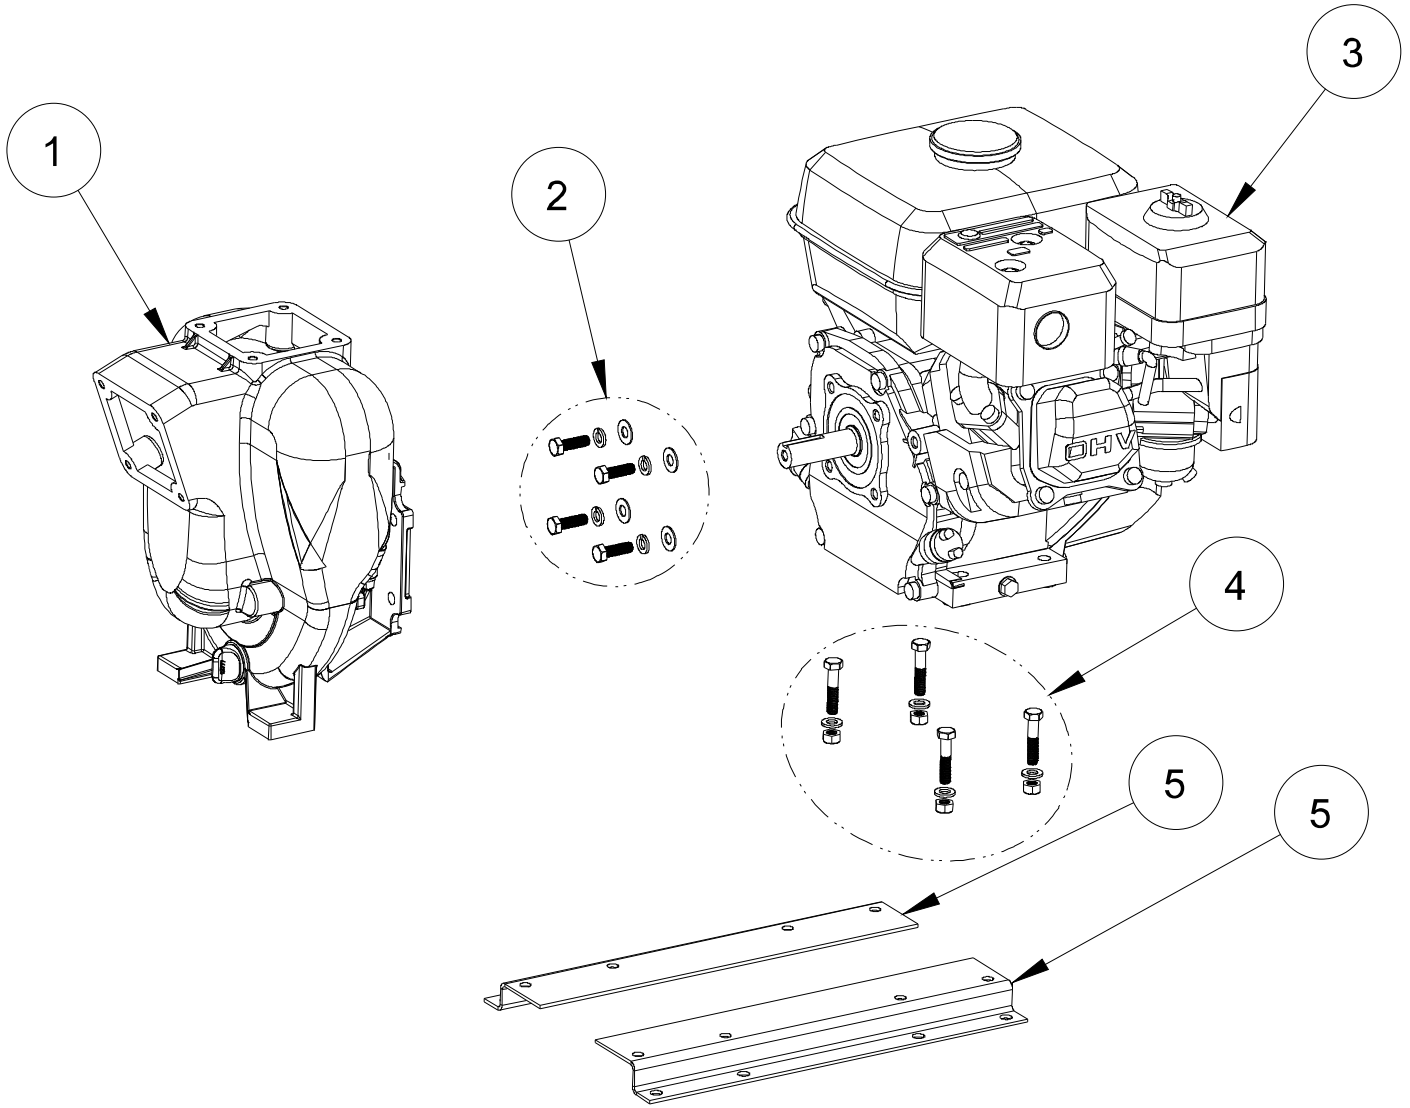

(Tote Not Included)

RynoWorx

MPN:
RA-SSY-0003

Model:
RYTSS – Premium Model

Description:
Tank: 275 Gallon Tote
Engine: Launtop
Pump: Cast Iron

No	P/N	Description
1	RK-FAS-0039	Fastener Kit - Cast Iron Pump Flange with Braces
2	RA-VLV-0010	3 Way 2" Straight-90° Female Camlock Flange Valve
3	RC-GSK-0030	2" Custom Pump Flange Gasket - Red SBR Dur 80 Fabric Finish
4	RA-EPA-0001	Engine Pump Assembly - Premium
5	RC-FIT-0022	2" Angled Male Camlock flange
6	RK-FAS-0022	Fastener Kit - Pump Flange mounting Kit

RynoWorx

MPN:
RA-EPA-0001

Model:
Engine Pump – Premium

Description:
Engine: Launtop
Pump: Cast Iron

No.	P/N	Description
1	RC-NUT-0008	5/16"-18 Nut
2	RC-WSH-0009	5/16" Split Lock Washer-ZP
3	RC-HDW-0021	Stud - 5/16" - 18x 1 1/4"
4	RC-FAB-0038	Adapter-Gas Engine
5	RC-CLM-0004	Clamp Assembly, 5/8, 3/4" Shaft
6	RC-GCM-0033	Viton/Tungsten Seal Assembly 3/4" shaft
7	RC-GCM-0034	Sleeve-Drive 3/4"
8	RC-FAB-0042	Impeller - Cast Iron Pump
9	RC-NUT-0013	Nut. Hex 5/8-18 UNF_RH
10	RC-HDW-0023	Flat Head 82° CSK. Screw
11	RC-FAB-0040	Wear Plate
12	RC-GSK-0015	Gasket-Adapter
13	RC-GSK-0030	2" Custom Pump Flange Gasket
14	RC-FAB-0041	Pump Housing, Cast Iron
15	RC-GCM-0036	1/2" Drain Plug- Cast Iron Pump
16	RC-GSK-0017	Acorn Nut O-Ring
17	RC-NUT-0014	5/16"-18 Acorn Nut-ZP
18	RC-GSK-0014	Pump Flange Gasket - Pump Inlet Port

 RynoWorx	
MPN: RA-PMP-0001	Model: 2" Cast Iron Pump
Description: 2" Cast Iron Centrifugal Pump Assembly w Viton Seals	

No	P/N	Description
1	RC-FIT-0025	3/4" Barb to 3/4" NPT Swivel Fitting
2	RC-VLV-0009	3/4" NPT Brass Full Port Ball Valve
3	RC-PIP-0003	30" - 3/4" Threaded NPT Aluminum Tube
4	RC-FIT-0010	3/4" NPT Brass Coupler
5	RC-FIT-0011	90° Female 3/4" to 1/2" NPT Elbow
6	RC-FIT-0012	1/2" to 1/4" NPT Brass Nipple
7	RC-FIT-0013	1/4" NPT Quick Connector
8	RC-STP-0002	Quick Connect Spray Tip (2 GPM)
9	RC-STP-0003	Quick Connect Spray Tip (3 GPM)
10	RC-STP-0004	Quick Connect Spray Tip (4 GPM)