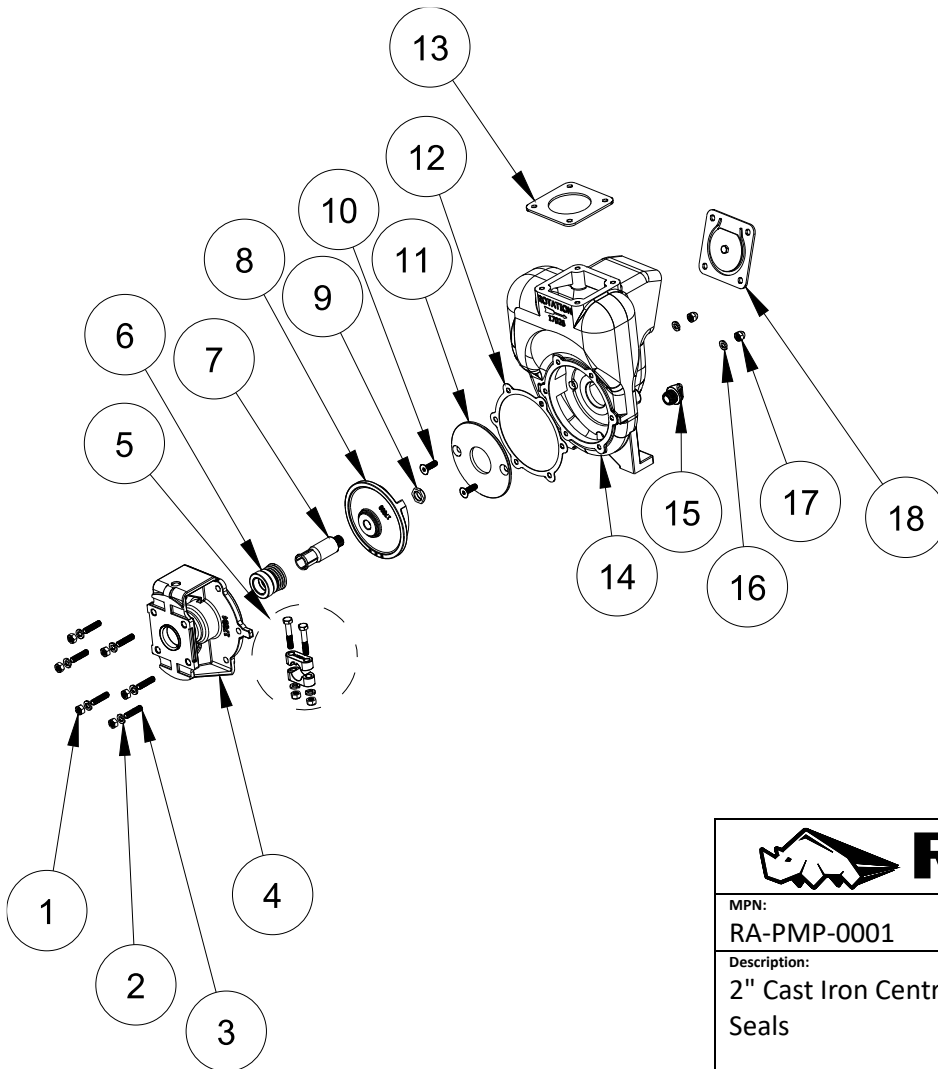

RynoWorx

MPN:
RA-EPF-0001

Model:
Engine Pump – Premium

Description:
Engine: Launtop
Pump: Cast Iron

No	P/N	Description
1	RA-PMP-0001	2" Cast Iron Centrifugal Pump Assembly w Viton Seals
2	RK-FAS-0026	Fastener Kit - Engine to Pump (Launtop)
3	RA-ENG-0001	Launtop LT210Q1 Gas Engine, 3/4" Keyed Shaft
4	RK-FAS-0023	Fastener Kit - Pump/ Engine to Mounting Bracket
5	RC-FAB-0036	Pump /Engine Mounting bracket

RynoWorx

MPN:
RA-EPA-0001

Model:
Engine Pump – Premium

Description:
Engine: Launtop
Pump: Cast Iron

No.	P/N	Description
1	RC-NUT-0008	5/16"-18 Nut
2	RC-WSH-0009	5/16" Split Lock Washer-ZP
3	RC-HDW-0021	Stud - 5/16" - 18x 1 1/4"
4	RC-FAB-0038	Adapter-Gas Engine
5	RC-CLM-0004	Clamp Assembly, 5/8, 3/4" Shaft
6	RC-GCM-0033	Viton/Tungsten Seal Assembly 3/4" shaft
7	RC-GCM-0034	Sleeve-Drive 3/4"
8	RC-FAB-0042	Impeller - Cast Iron Pump
9	RC-NUT-0013	Nut. Hex 5/8-18 UNF_RH
10	RC-HDW-0023	Flat Head 82° CSK. Screw
11	RC-FAB-0040	Wear Plate
12	RC-GSK-0015	Gasket-Adapter
13	RC-GSK-0030	2" Custom Pump Flange Gasket
14	RC-FAB-0041	Pump Housing, Cast Iron
15	RC-GCM-0036	1/2" Drain Plug- Cast Iron Pump
16	RC-GSK-0017	Acorn Nut O-Ring
17	RC-NUT-0014	5/16"-18 Acorn Nut-ZP
18	RC-GSK-0014	Pump Flange Gasket - Pump Inlet Port

 RynoWorx	
MPN: RA-PMP-0001	Model: 2" Cast Iron Pump
Description: 2" Cast Iron Centrifugal Pump Assembly w Viton Seals	

No	P/N	Description
1	RC-FIT-0025	3/4" Barb to 3/4" NPT Swivel Fitting
2	RC-VLV-0009	3/4" NPT Brass Full Port Ball Valve
3	RC-PIP-0003	30" - 3/4" Threaded NPT Aluminum Tube
4	RC-FIT-0010	3/4" NPT Brass Coupler
5	RC-FIT-0011	90° Female 3/4" to 1/2" NPT Elbow
6	RC-FIT-0012	1/2" to 1/4" NPT Brass Nipple
7	RC-FIT-0013	1/4" NPT Quick Connector
8	RC-STP-0002	Quick Connect Spray Tip (2 GPM)
9	RC-STP-0003	Quick Connect Spray Tip (3 GPM)
10	RC-STP-0004	Quick Connect Spray Tip (4 GPM)