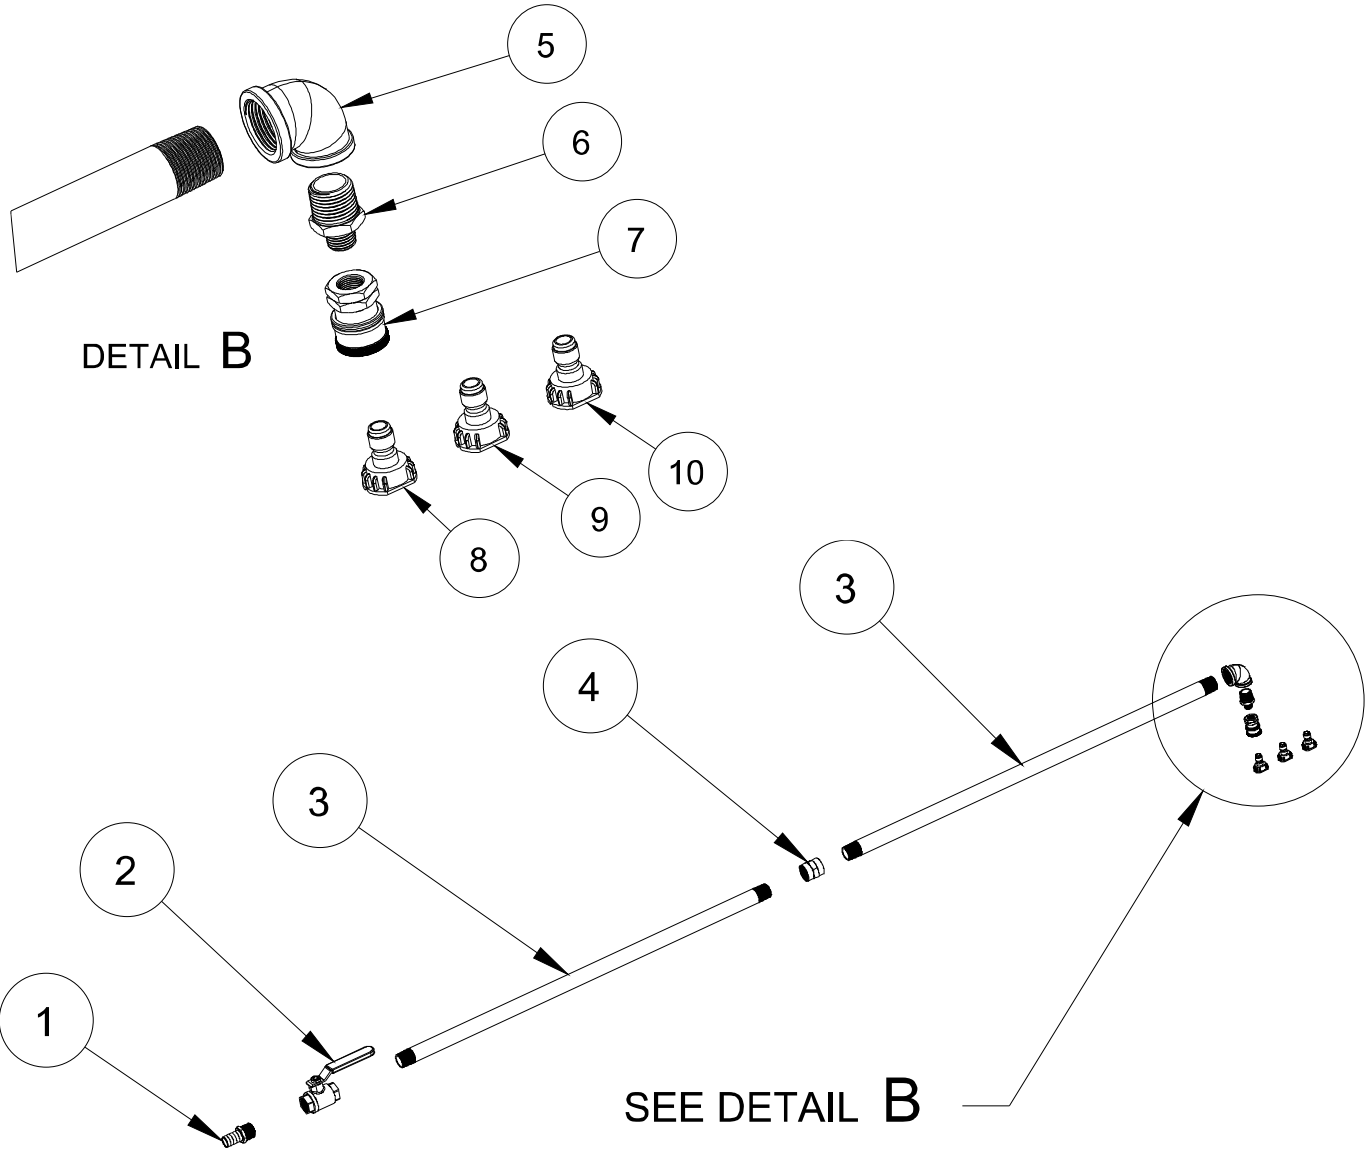

RynoWorx

MPN:
RA-EPF-0001

Model:
Engine Pump – Premium

Description:
Engine: Launtop
Pump: Cast Iron

No	P/N	Description
1	RA-PMP-0001	2" Cast Iron Centrifugal Pump Assembly w Viton Seals
2	RK-FAS-0026	Fastener Kit - Engine to Pump (Launtop)
3	RA-ENG-0001	Launtop LT210Q1 Gas Engine, 3/4" Keyed Shaft
4	RK-FAS-0023	Fastener Kit - Pump/ Engine to Mounting Bracket
5	RC-FAB-0036	Pump /Engine Mounting bracket

RynoWorx

MPN:
RA-EPA-0001

Model:
Engine Pump – Premium

Description:
Engine: Launtop
Pump: Cast Iron

No.	P/N	Description
1	RC-NUT-0008	5/16"-18 Nut
2	RC-WSH-0009	5/16" Split Lock Washer-ZP
3	RC-HDW-0021	Stud - 5/16" - 18x 1 1/4"
4	RC-FAB-0038	Adapter-Gas Engine
5	RC-CLM-0004	Clamp Assembly, 5/8, 3/4" Shaft
6	RC-GCM-0033	Viton/Tungsten Seal Assembly 3/4" shaft
7	RC-GCM-0034	Sleeve-Drive 3/4"
8	RC-FAB-0042	Impeller - Cast Iron Pump
9	RC-NUT-0013	Nut. Hex 5/8-18 UNF_RH
10	RC-HDW-0023	Flat Head 82° CSK. Screw
11	RC-FAB-0040	Wear Plate
12	RC-GSK-0015	Gasket-Adapter
13	RC-GSK-0030	2" Custom Pump Flange Gasket
14	RC-FAB-0041	Pump Housing, Cast Iron
15	RC-GCM-0036	1/2" Drain Plug- Cast Iron Pump
16	RC-GSK-0017	Acorn Nut O-Ring
17	RC-NUT-0014	5/16"-18 Acorn Nut-ZP
18	RC-GSK-0014	Pump Flange Gasket - Pump Inlet Port

 RynoWorx	
MPN: RA-PMP-0001	Model: 2" Cast Iron Pump
Description: 2" Cast Iron Centrifugal Pump Assembly w Viton Seals	

No	P/N	Description
1	RC-FIT-0025	3/4" Barb to 3/4" NPT Swivel Fitting
2	RC-VLV-0009	3/4" NPT Brass Full Port Ball Valve
3	RC-PIP-0003	30" - 3/4" Threaded NPT Aluminum Tube
4	RC-FIT-0010	3/4" NPT Brass Coupler
5	RC-FIT-0011	90° Female 3/4" to 1/2" NPT Elbow
6	RC-FIT-0012	1/2" to 1/4" NPT Brass Nipple
7	RC-FIT-0013	1/4" NPT Quick Connector
8	RC-STP-0002	Quick Connect Spray Tip (2 GPM)
9	RC-STP-0003	Quick Connect Spray Tip (3 GPM)
10	RC-STP-0004	Quick Connect Spray Tip (4 GPM)